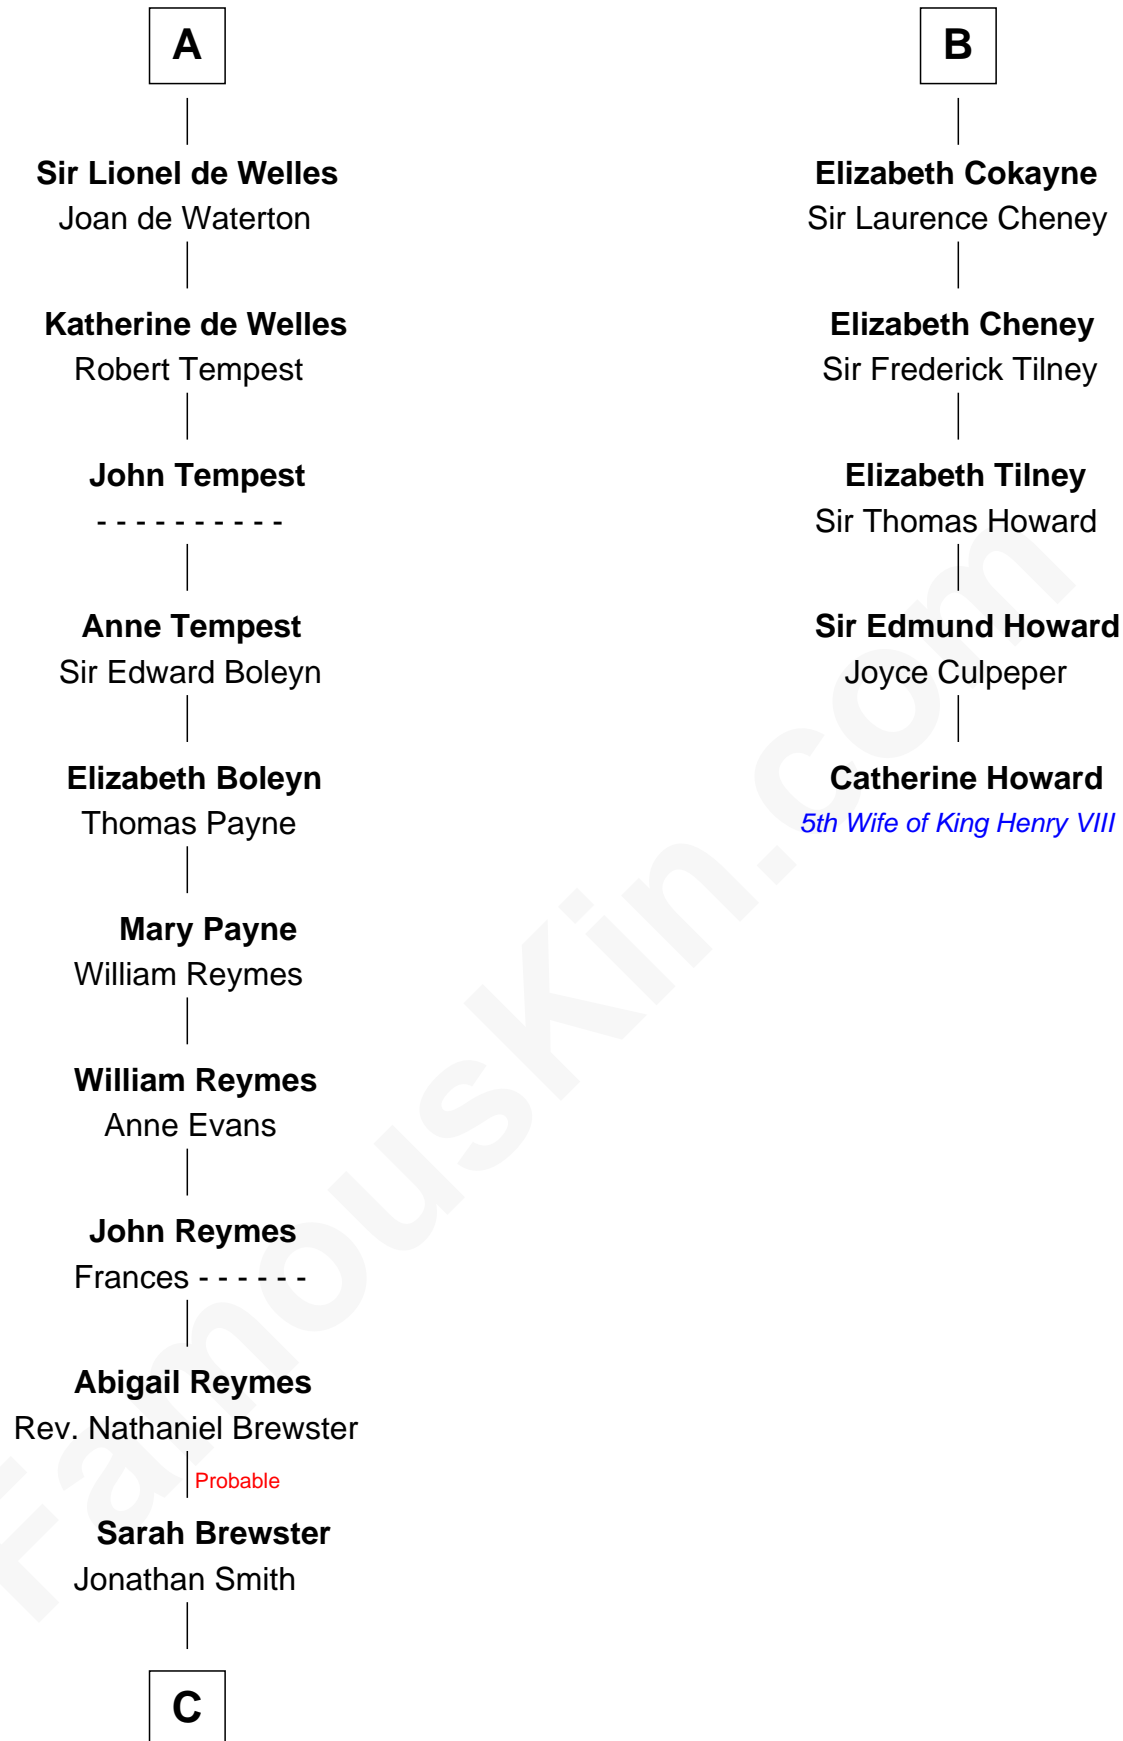

## Relationship Chart of

### William Floyd

*Signer of the Declaration of Independence*

11th cousin 8 times removed of

**Catherine Howard**

*5th Wife of King Henry VIII*

**Sir William Longespee**

Ela of Salisbury

**C**

Jonathan Smith

Elizabeth Platt

Tabitha Smith

Nicholl Floyd

William Floyd

*Signer of Declaration of Independence*

FamousKin.com