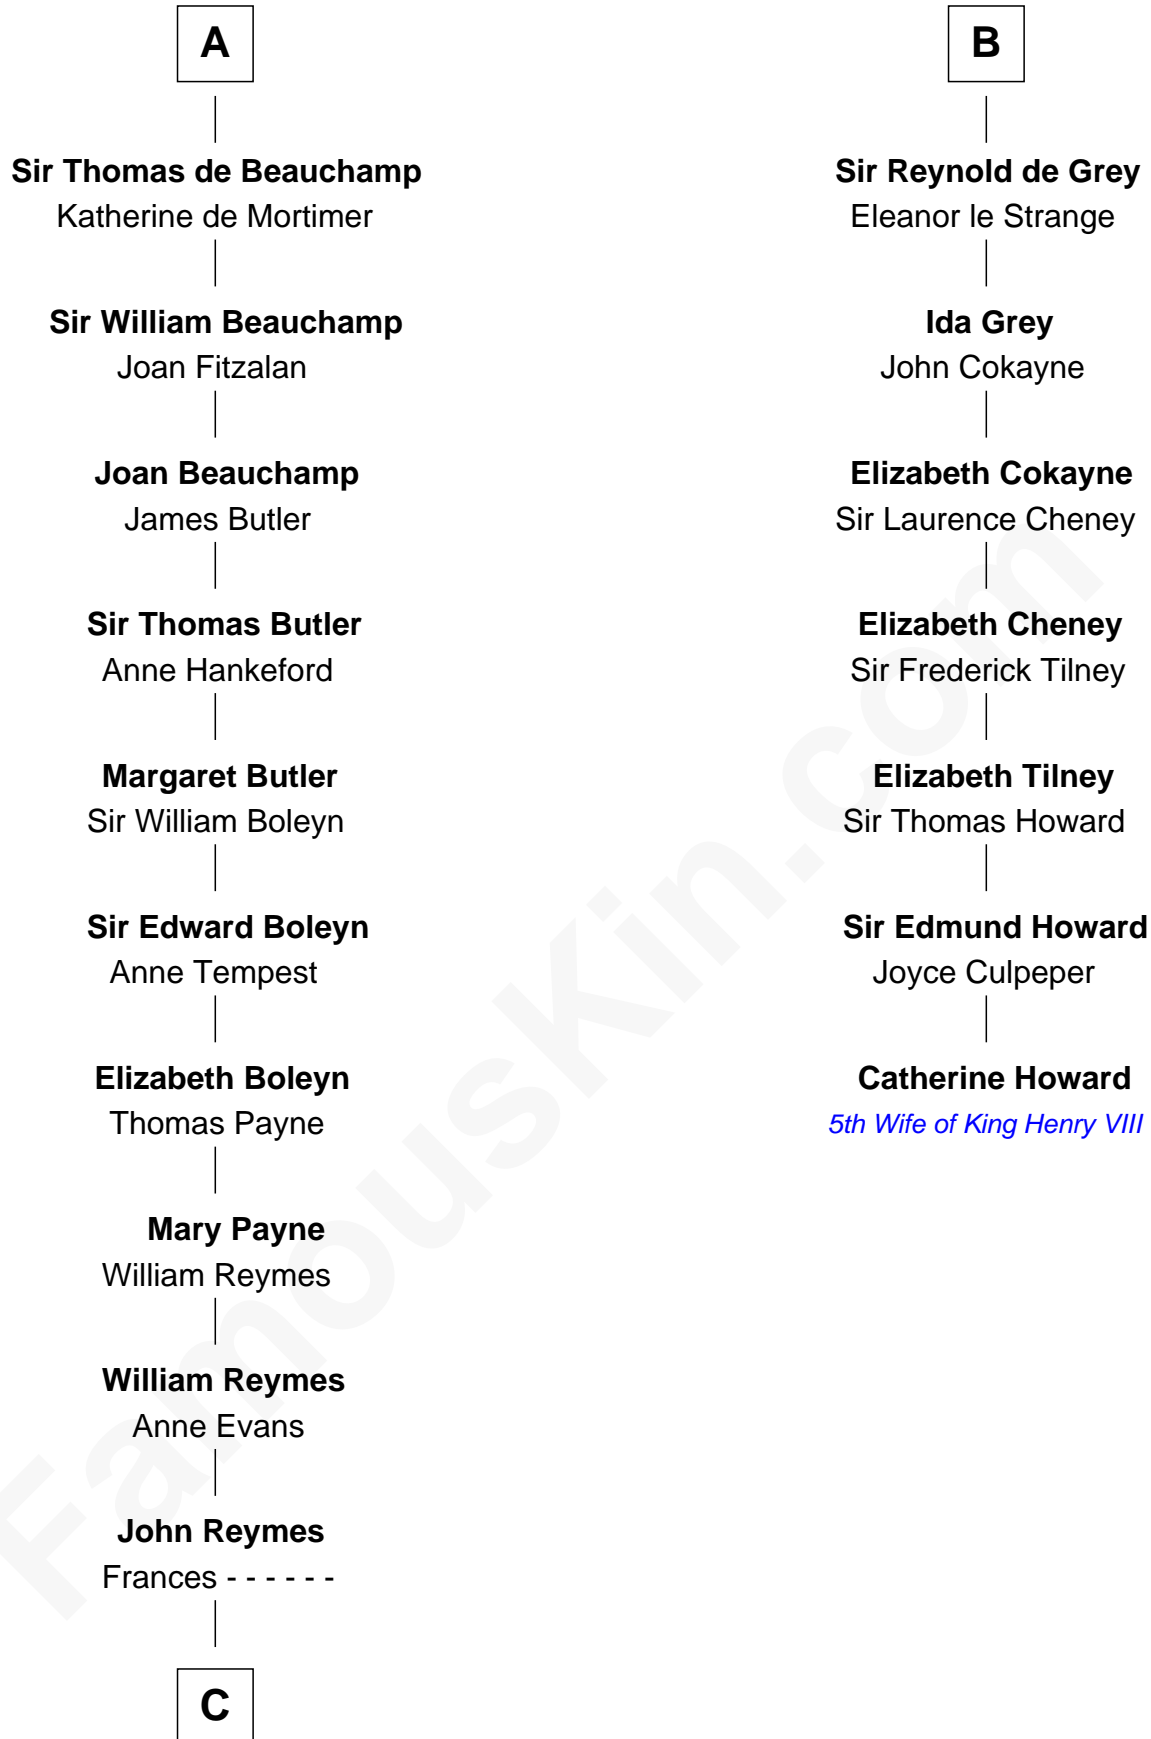

## Relationship Chart of

### William Floyd

*Signer of the Declaration of Independence*

13th cousin 8 times removed of

**Catherine Howard**

*5th Wife of King Henry VIII*

**C**

**Abigail Reymes**  
Rev. Nathaniel Brewster

Probable

**Sarah Brewster**  
Jonathan Smith

**Jonathan Smith**  
Elizabeth Platt

**Tabitha Smith**  
Nicholl Floyd

**William Floyd**  
*Signer of Declaration of Independence*

FamousKin.com