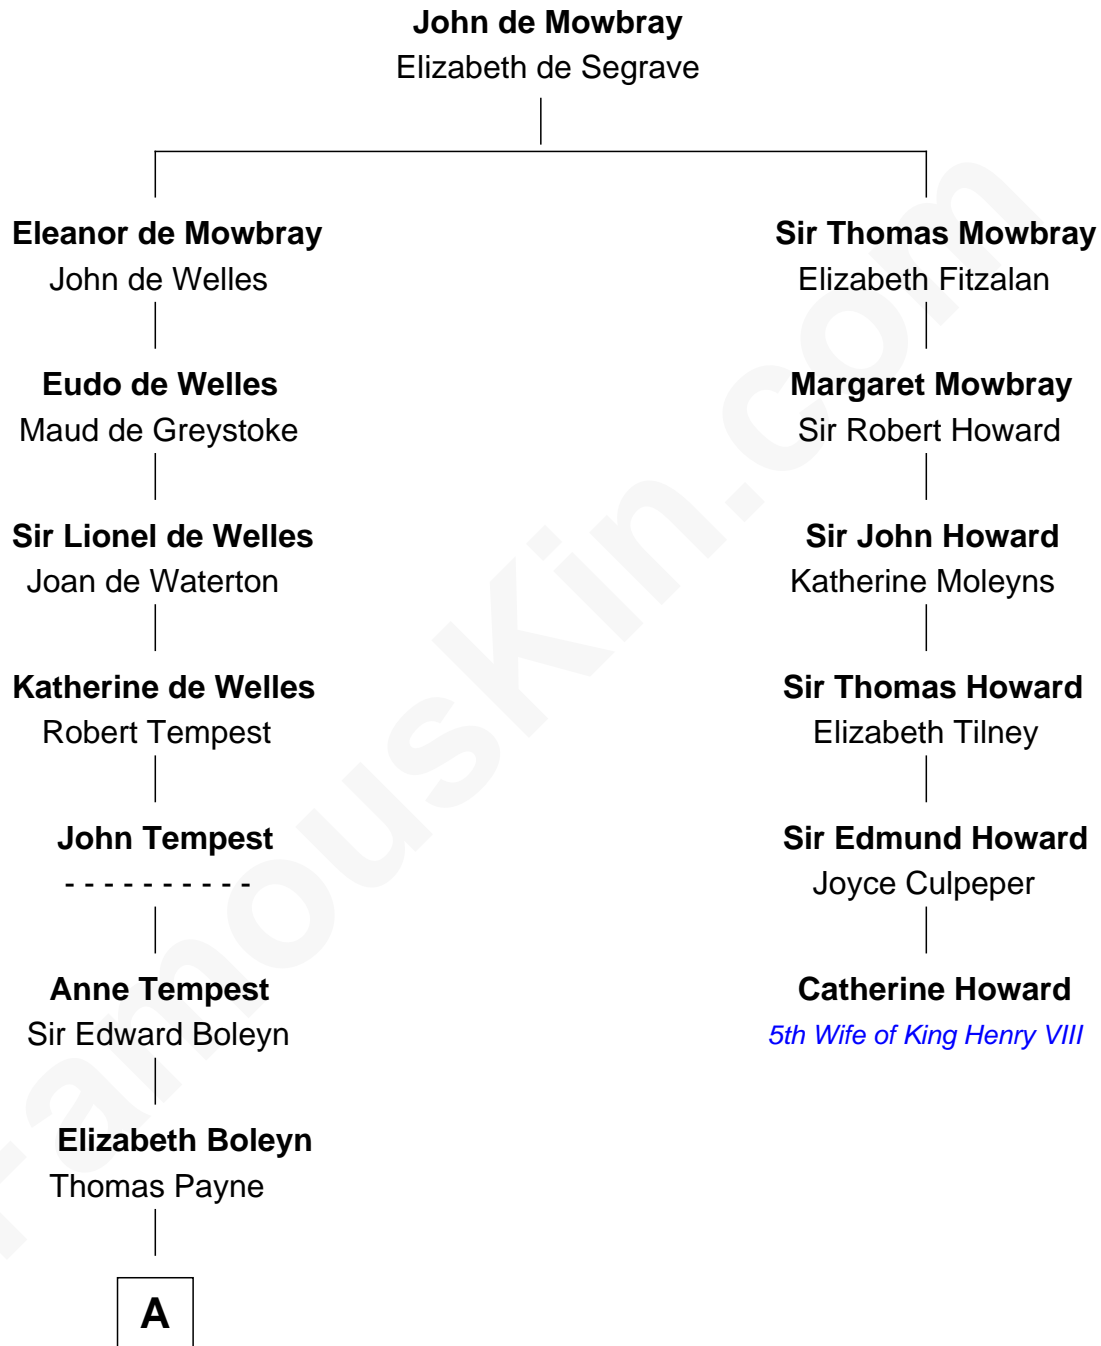

FamousKin.com

Relationship Chart of

William Floyd

Signer of the Declaration of Independence

5th cousin 9 times removed of

Catherine Howard

5th Wife of King Henry VIII

A