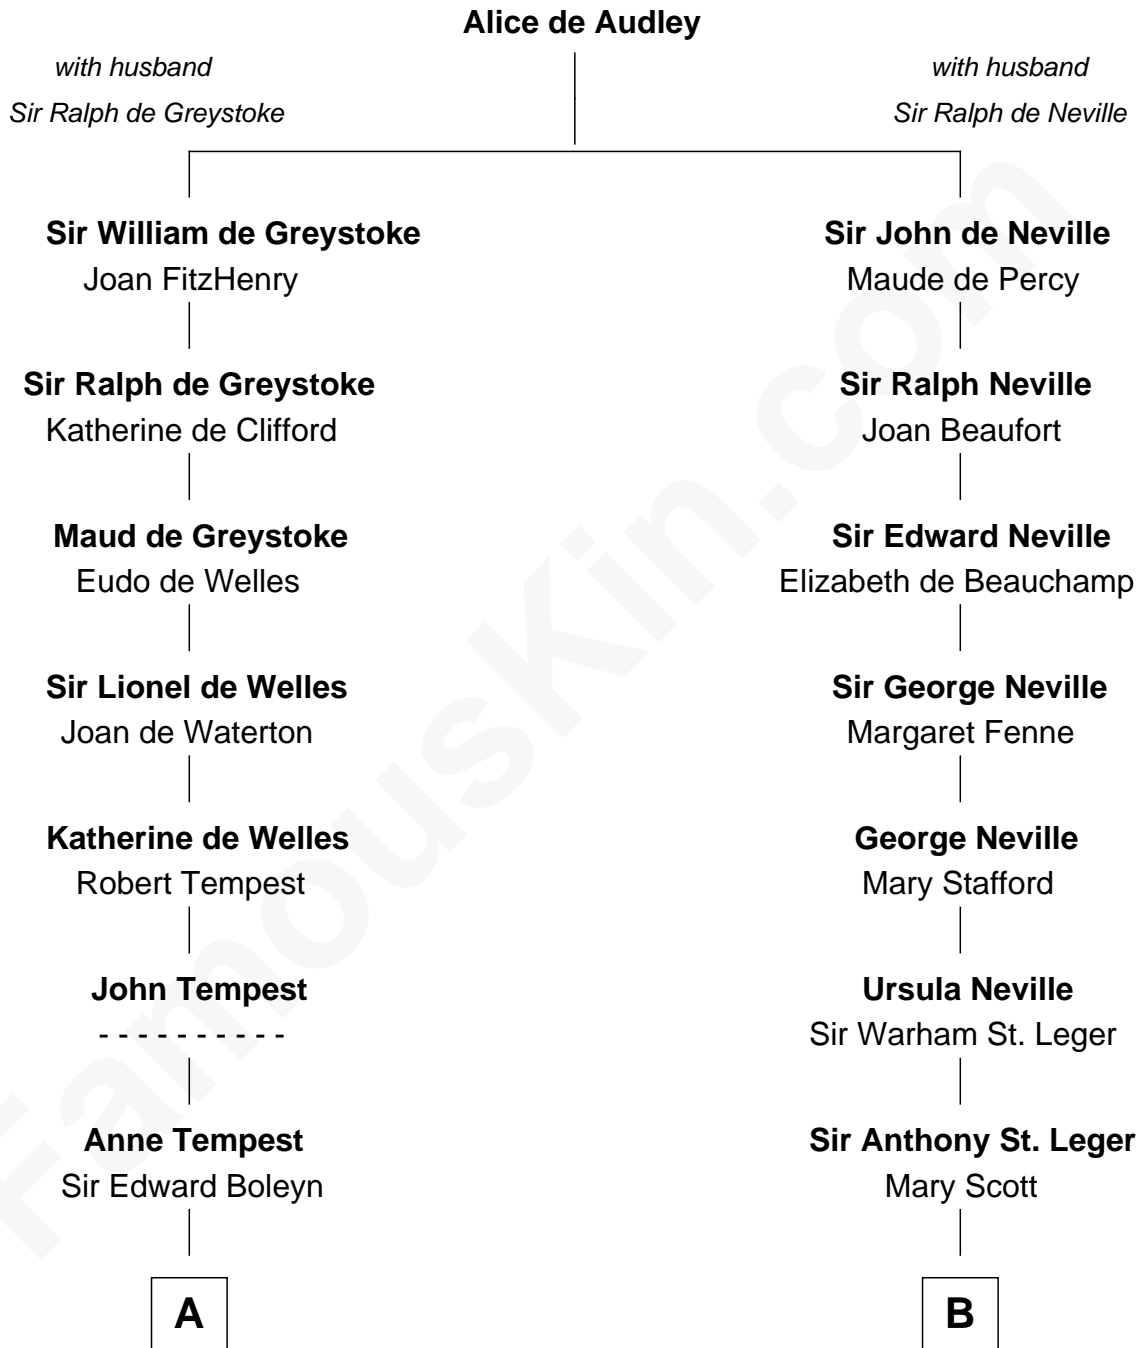

# FamousKin.com

## Relationship Chart of

### William Floyd

*Signer of the Declaration of Independence*

15th cousin 2 times removed of

**Admiral Richard Byrd**  
*Polar Explorer*

**A**

**Elizabeth Boleyn**

Thomas Payne

**Mary Payne**