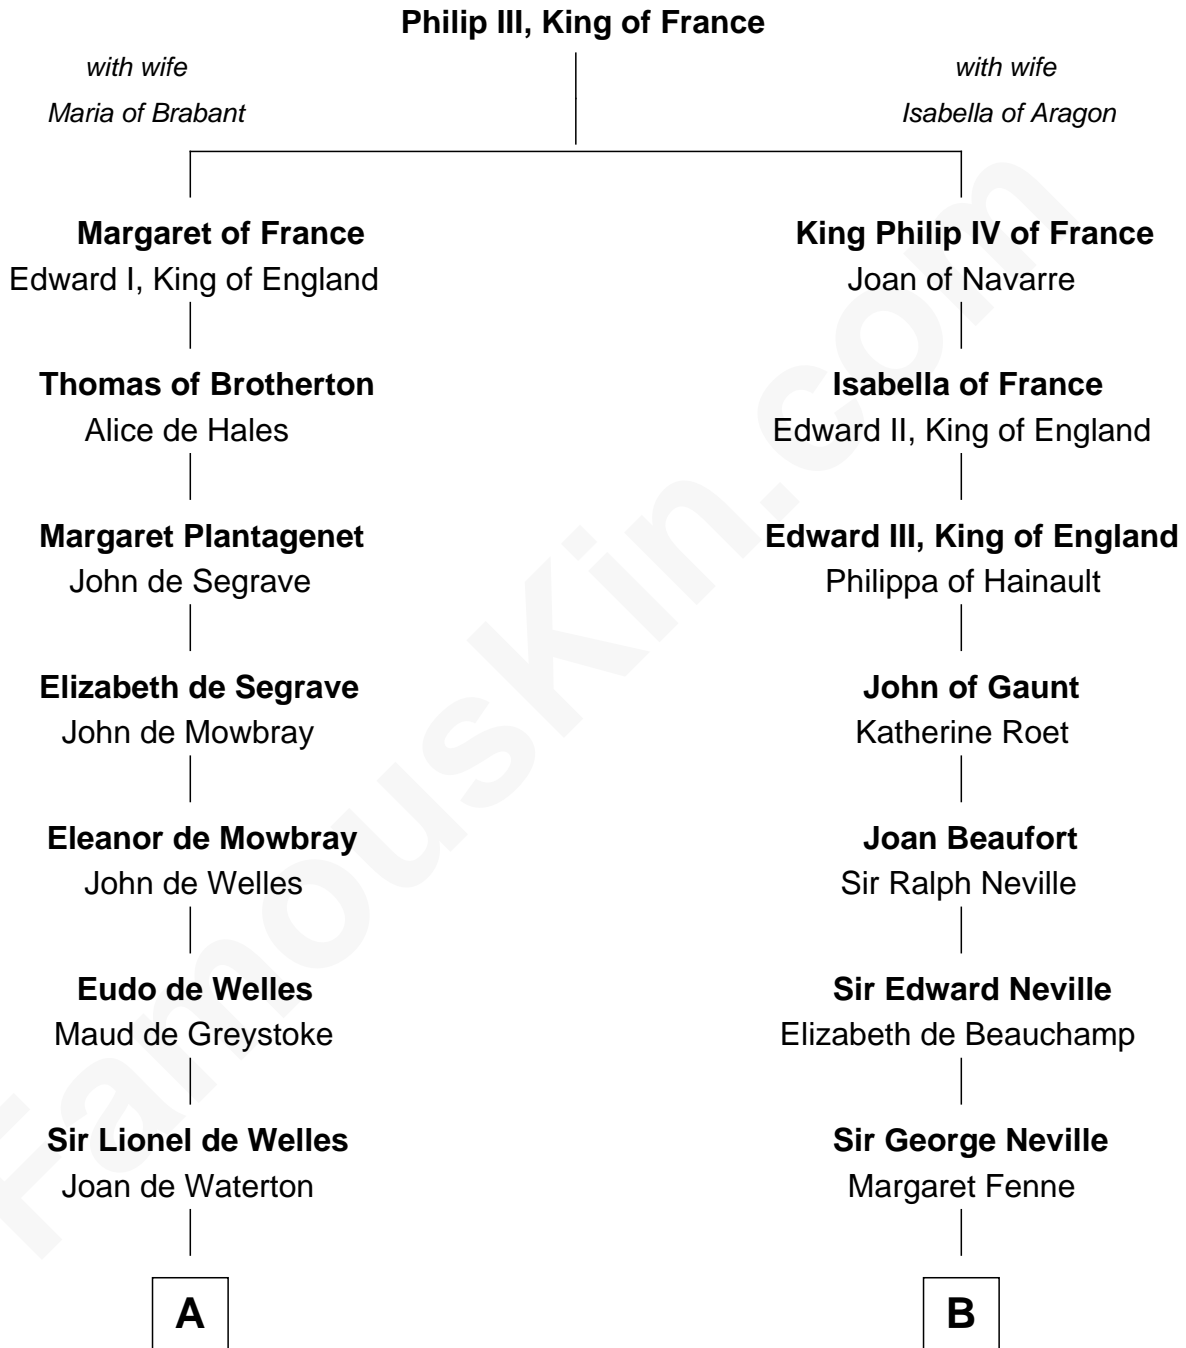

FamousKin.com

Relationship Chart of

William Floyd

Signer of the Declaration of Independence

18th cousin 2 times removed of

Admiral Richard Byrd
Polar Explorer

C

Tabitha Smith

Nicholl Floyd

William Floyd

Signer of Declaration of Independence

D

Richard Evelyn Byrd

Anne Harrison

Col. William Byrd

Jane Meriwether Rivers