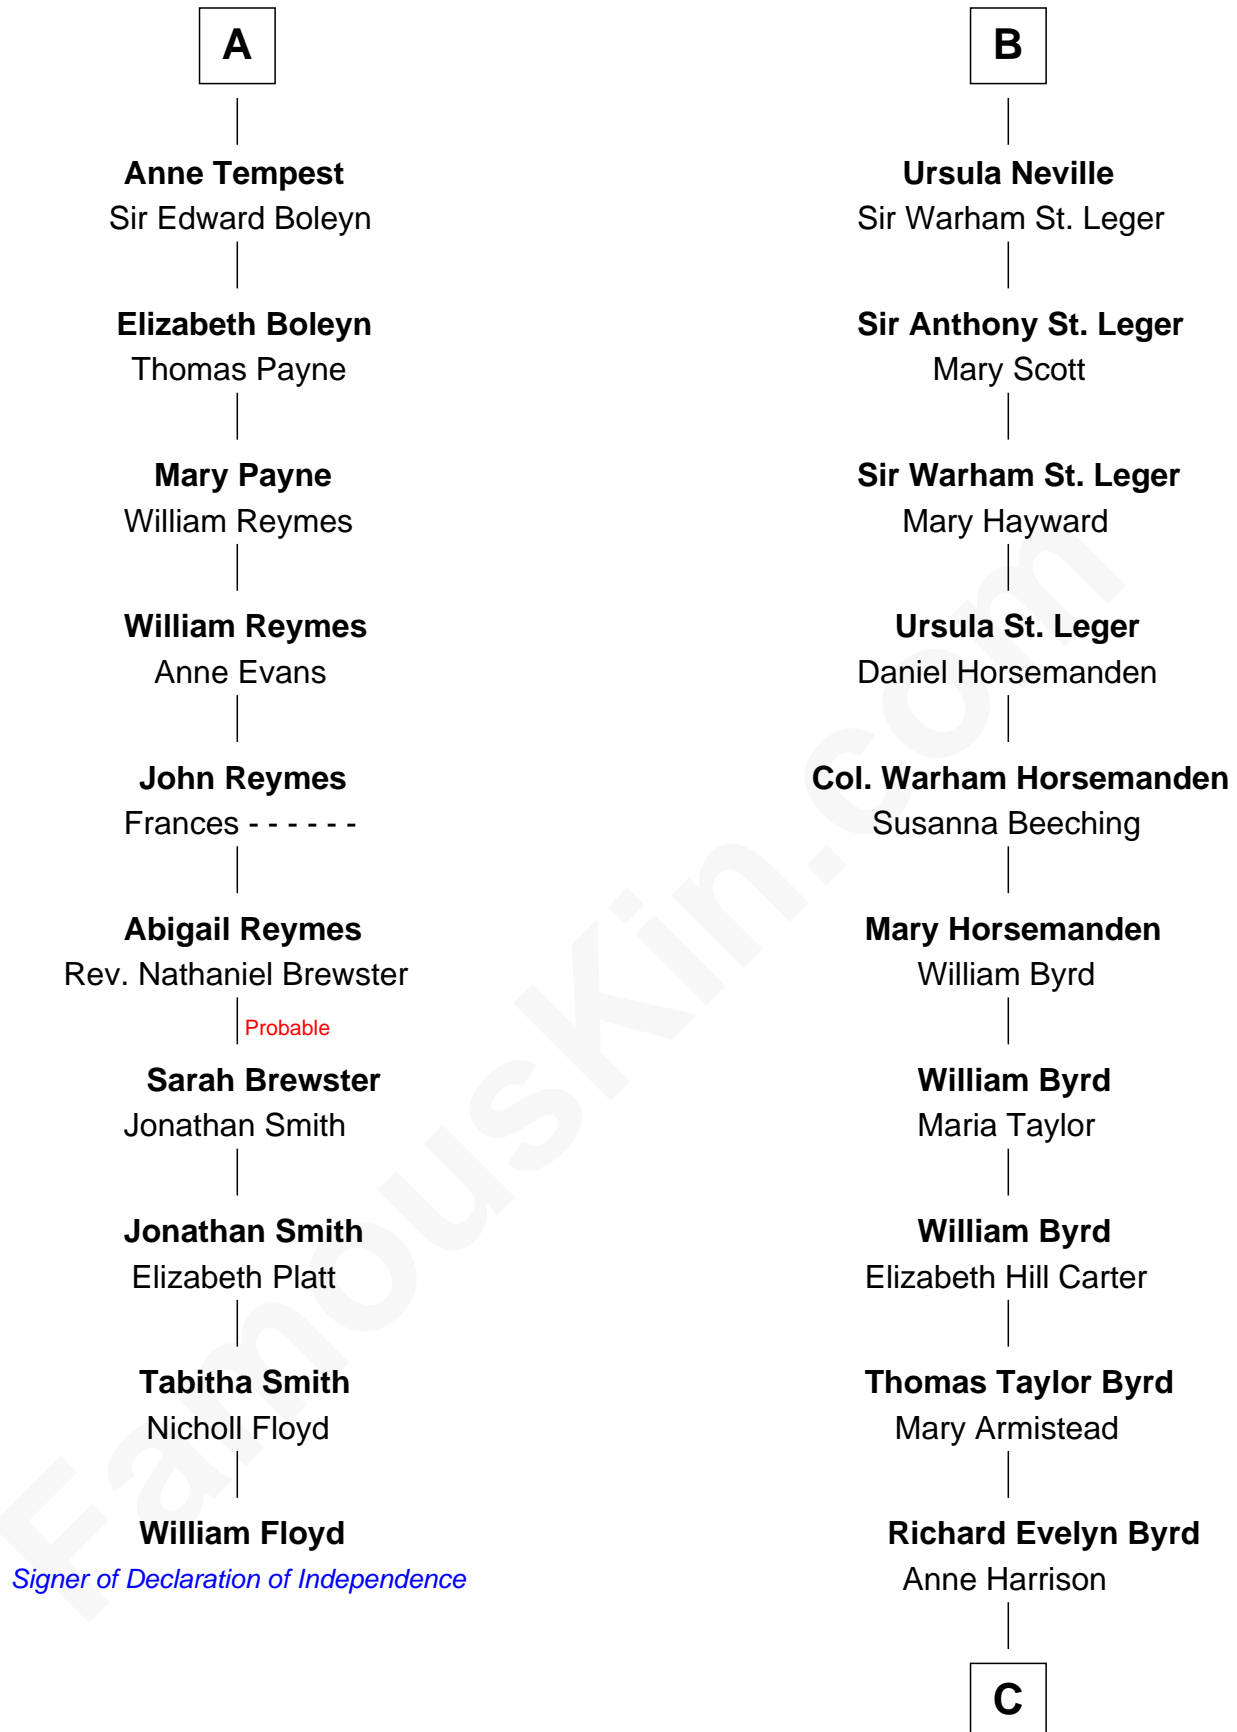

FamousKin.com

Relationship Chart of

William Floyd

Signer of the Declaration of Independence

16th cousin 3 times removed of

Admiral Richard Byrd
Polar Explorer

Sir Maurice de Berkeley
Eve la Zouche

Isabel de Berkeley
Sir Robert de Clifford

Sir Roger de Clifford
Maud de Beauchamp

Katherine de Clifford
Sir Ralph de Greystoke

Maud de Greystoke
Eudo de Welles

Sir Lionel de Welles
Joan de Waterton

Katherine de Welles
Robert Tempest

John Tempest

A

Thomas de Berkeley
Katherine de Clyvedon

Sir John Berkeley
Elizabeth Betteshorne

Eleanor Berkeley
Sir Richard Poynings

Eleanor Poynings
Sir Henry Percy

Henry Percy
Maud Herbert

Eleanor Percy
Edward Stafford

Mary Stafford
George Neville

B

C

Col. William Byrd
Jane Meriwether Rivers

Richard Evelyn Byrd
Eleanor Bolling Flood

Admiral Richard Byrd
Polar Explorer

FamousKin.com