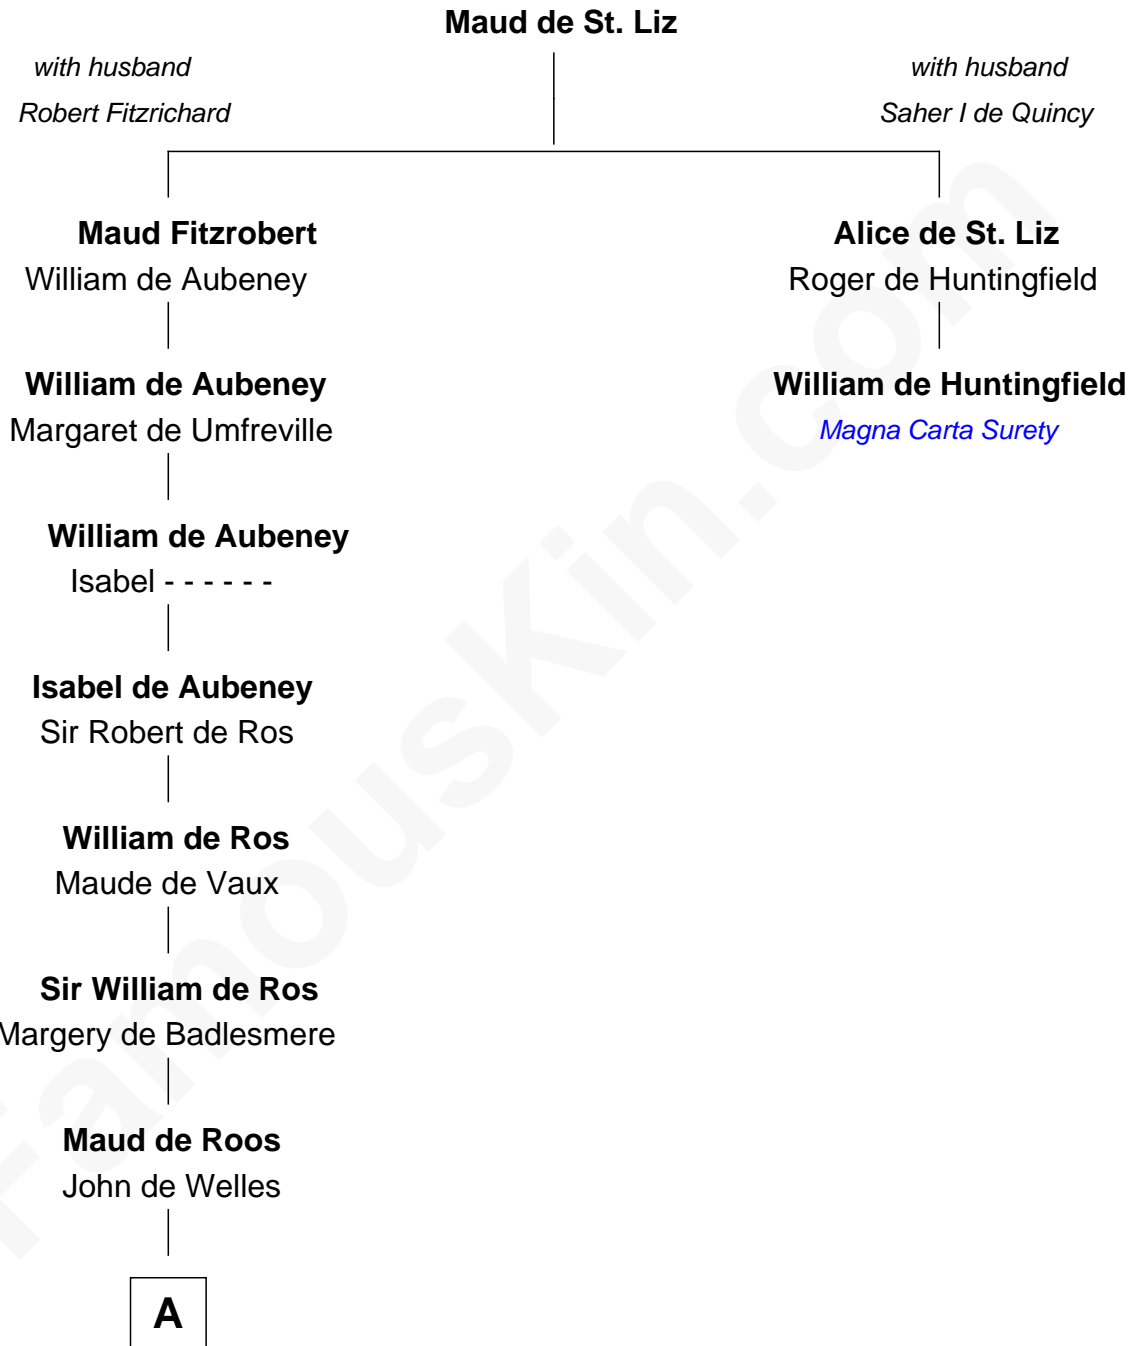

FamousKin.com

Relationship Chart of

William Floyd

Signer of the Declaration of Independence

1st cousin 19 times removed of

William de Huntingfield
Magna Carta Surety

A

Anne de Welles