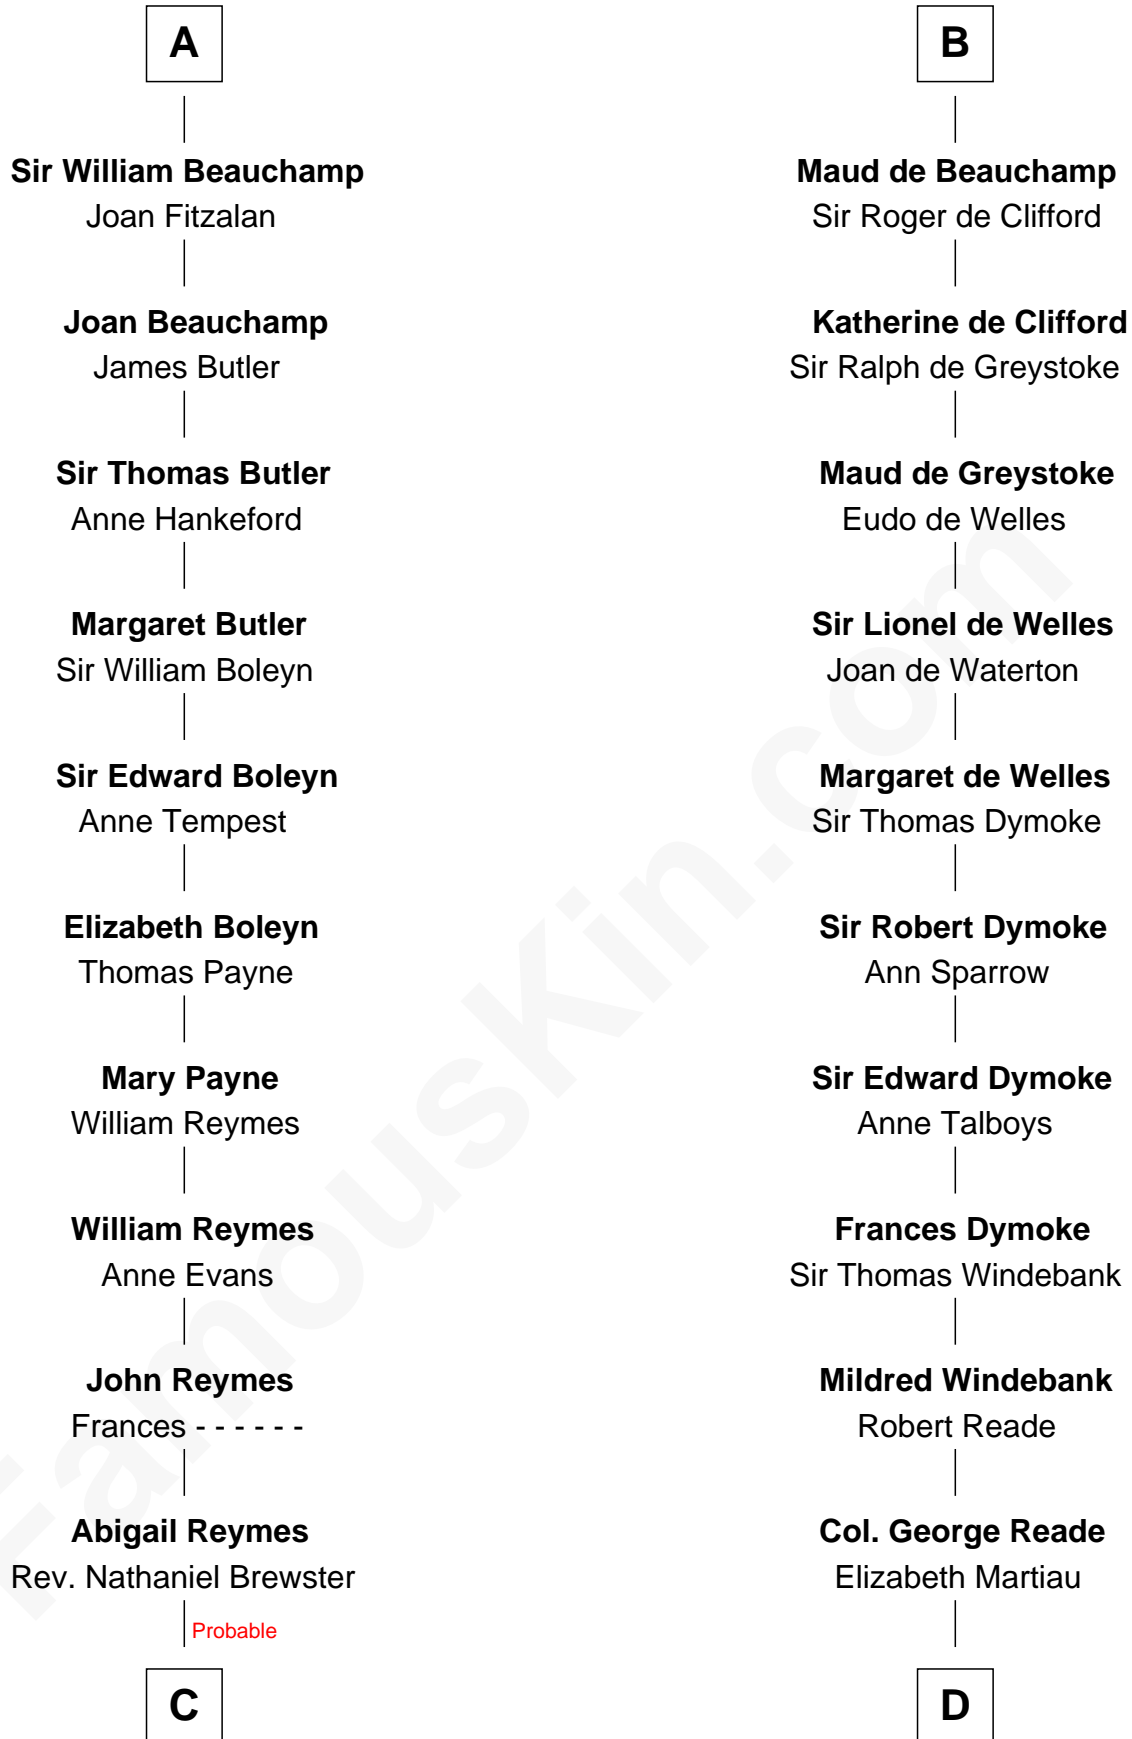

FamousKin.com Relationship Chart of

William Floyd

Signer of the Declaration of Independence

20th cousin of

Thomas Nelson

Signer of the Declaration of Independence

Simon de St. Liz
Isabel of Leicester

C

Sarah Brewster
Jonathan Smith

Jonathan Smith
Elizabeth Platt

Tabitha Smith
Nicholl Floyd

William Floyd

Signer of Declaration of Independence

D

Robert Reade
Mary Lilly

Margaret Reade
Thomas Nelson