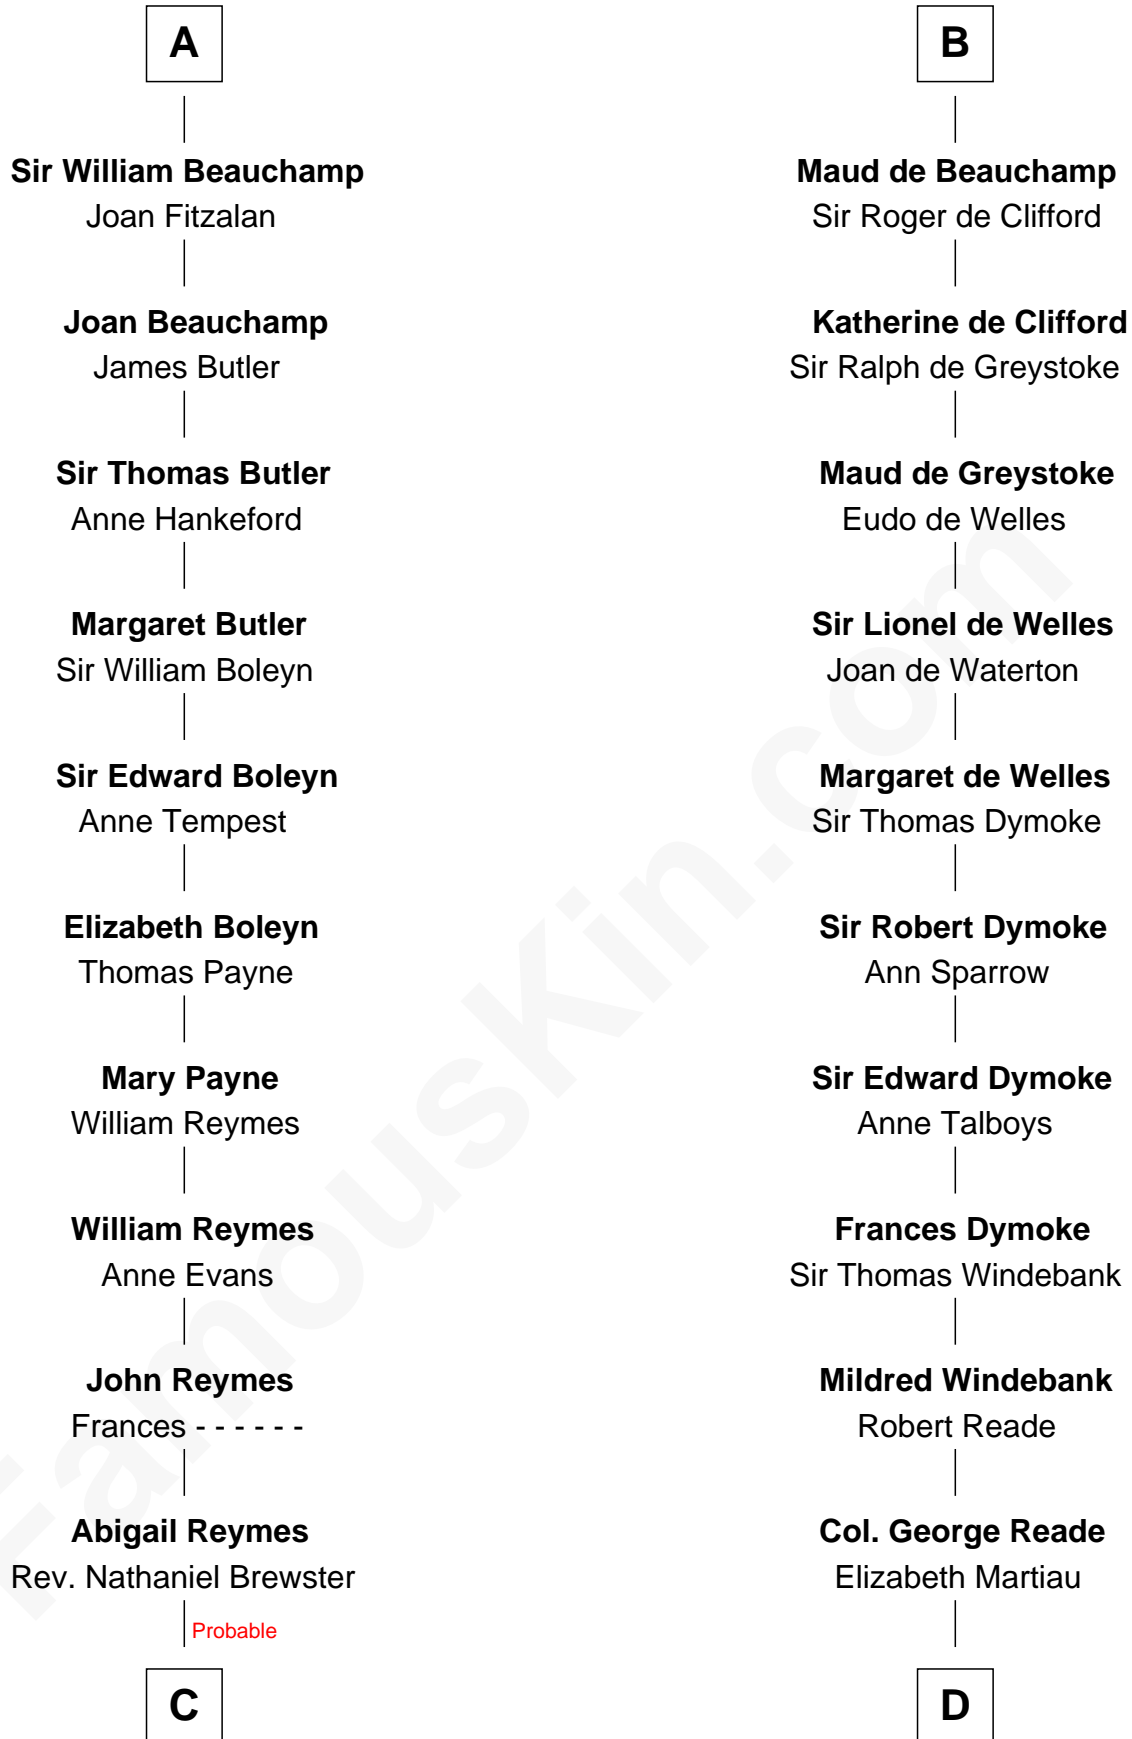

FamousKin.com

Relationship Chart of

William Floyd

Signer of the Declaration of Independence

20th cousin of

Thomas Nelson

Signer of the Declaration of Independence

Henry de Newburgh

C

Sarah Brewster
Jonathan Smith

Jonathan Smith
Elizabeth Platt

Tabitha Smith
Nicholl Floyd

William Floyd

Signer of Declaration of Independence

D

Robert Reade
Mary Lilly