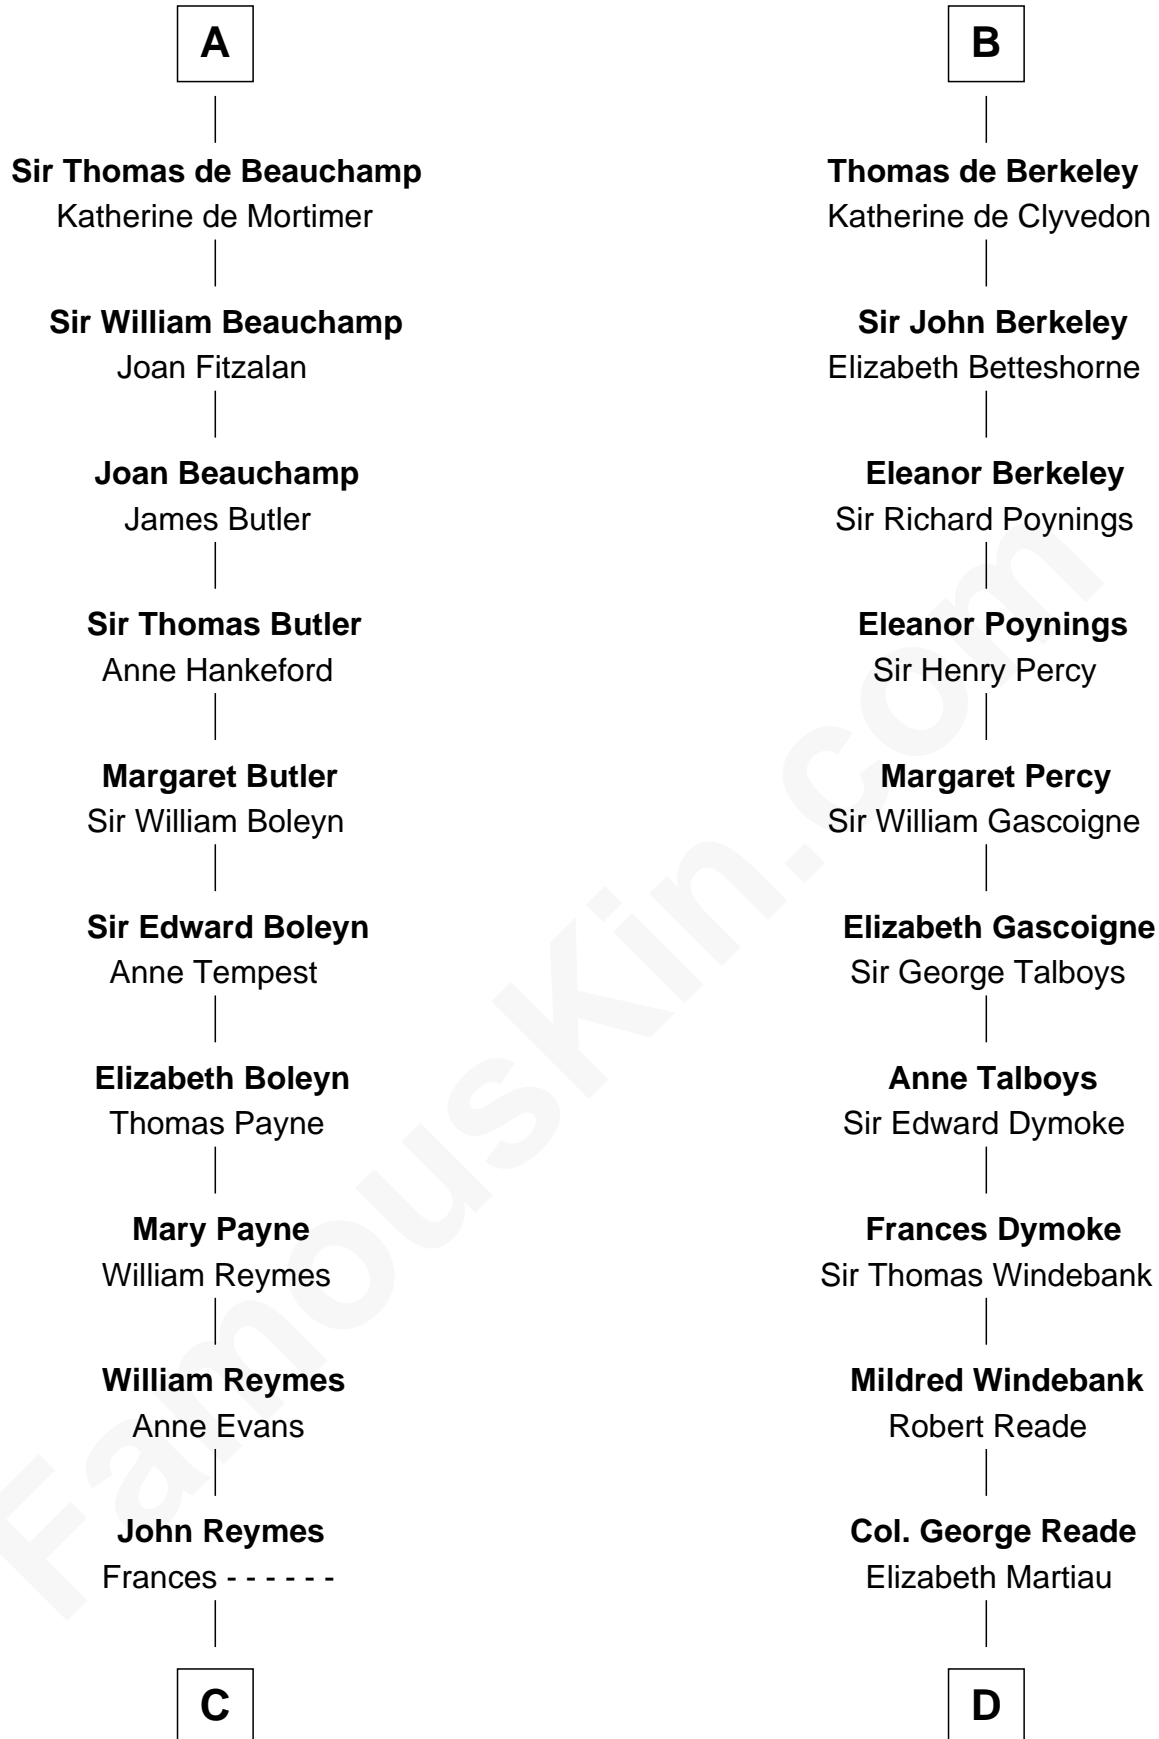

FamousKin.com

Relationship Chart of

William Floyd

Signer of the Declaration of Independence

20th cousin 1 time removed of

Thomas Nelson

Signer of the Declaration of Independence

Muitchertach O'Toole

Cacht Inion Loigsig O'Morda

C

Abigail Reymes
Rev. Nathaniel Brewster

Probable

Sarah Brewster
Jonathan Smith

Jonathan Smith
Elizabeth Platt

Tabitha Smith
Nicholl Floyd

William Floyd
Signer of Declaration of Independence