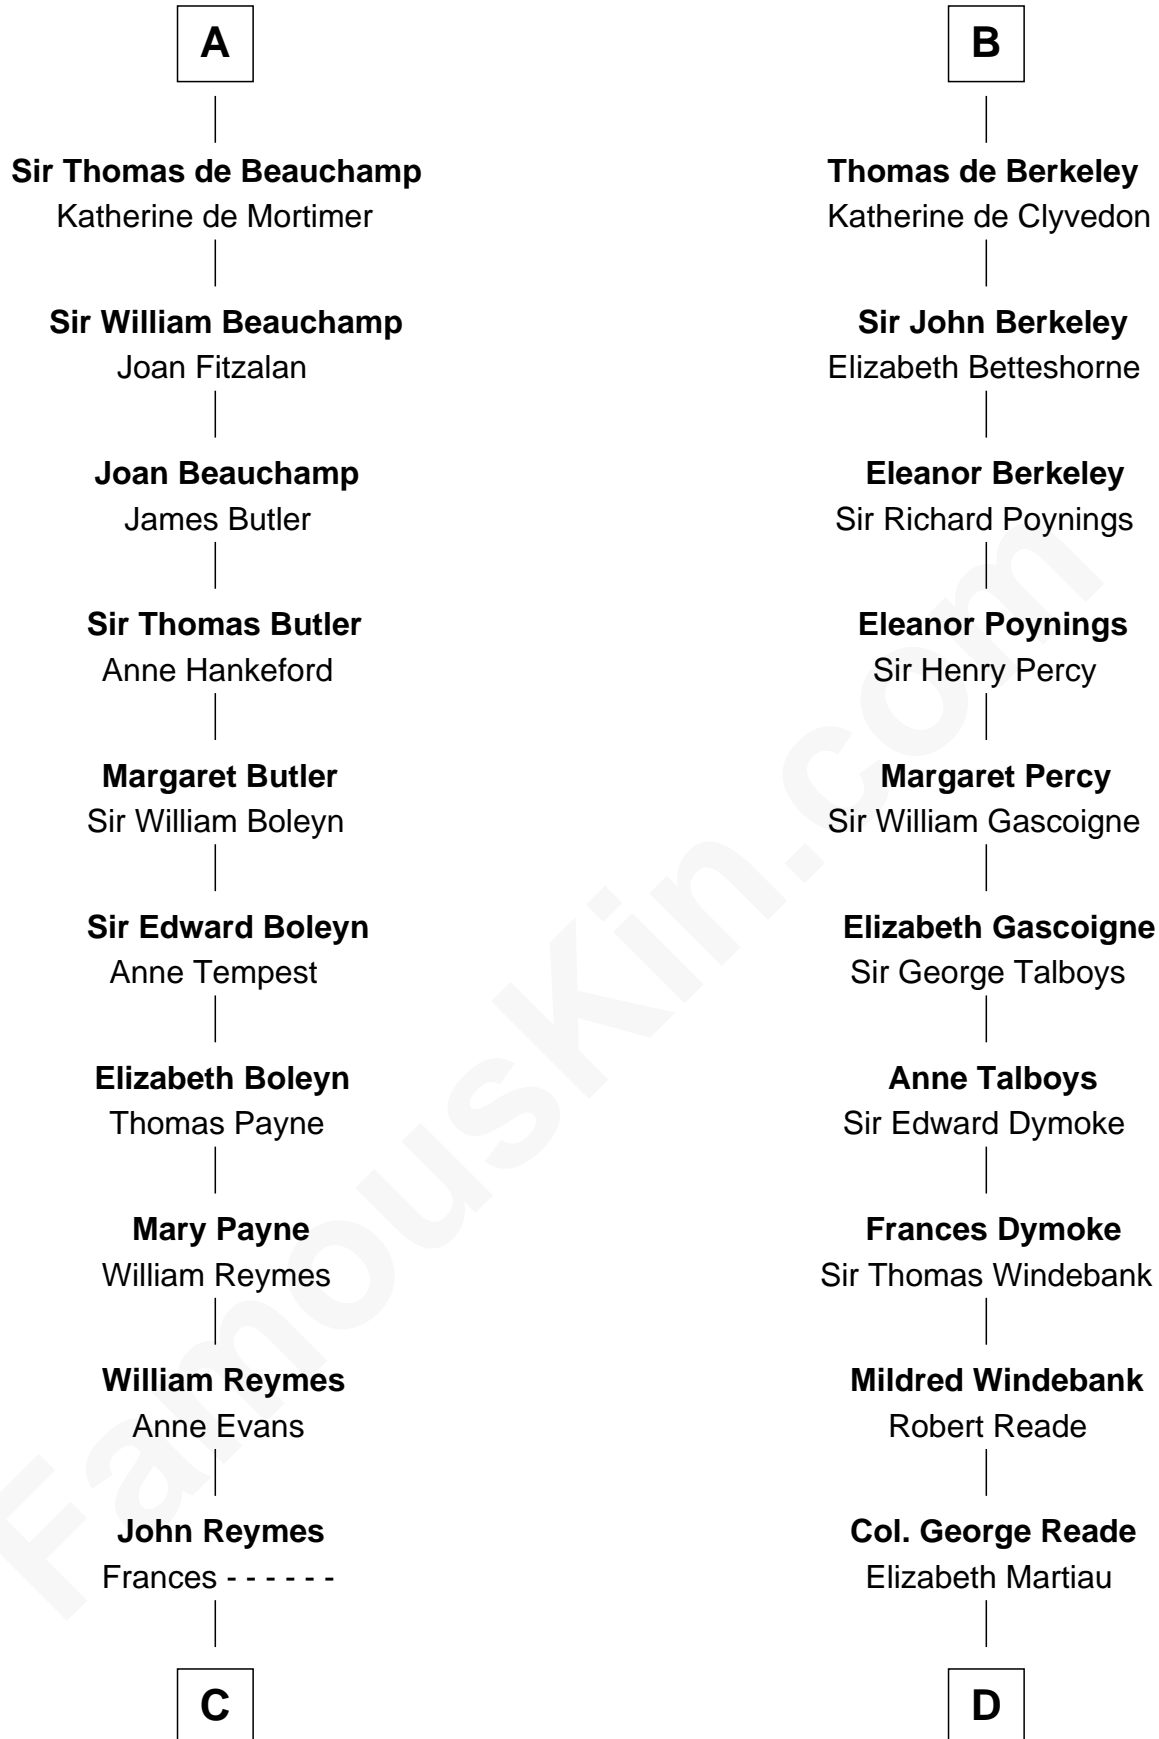

FamousKin.com

Relationship Chart of

William Floyd

Signer of the Declaration of Independence

20th cousin 1 time removed of

Thomas Nelson

Signer of the Declaration of Independence

Enna MacMurrough

C

Abigail Reymes
Rev. Nathaniel Brewster

Probable

Sarah Brewster
Jonathan Smith

Jonathan Smith
Elizabeth Platt

Tabitha Smith
Nicholl Floyd

William Floyd
Signer of Declaration of Independence

D