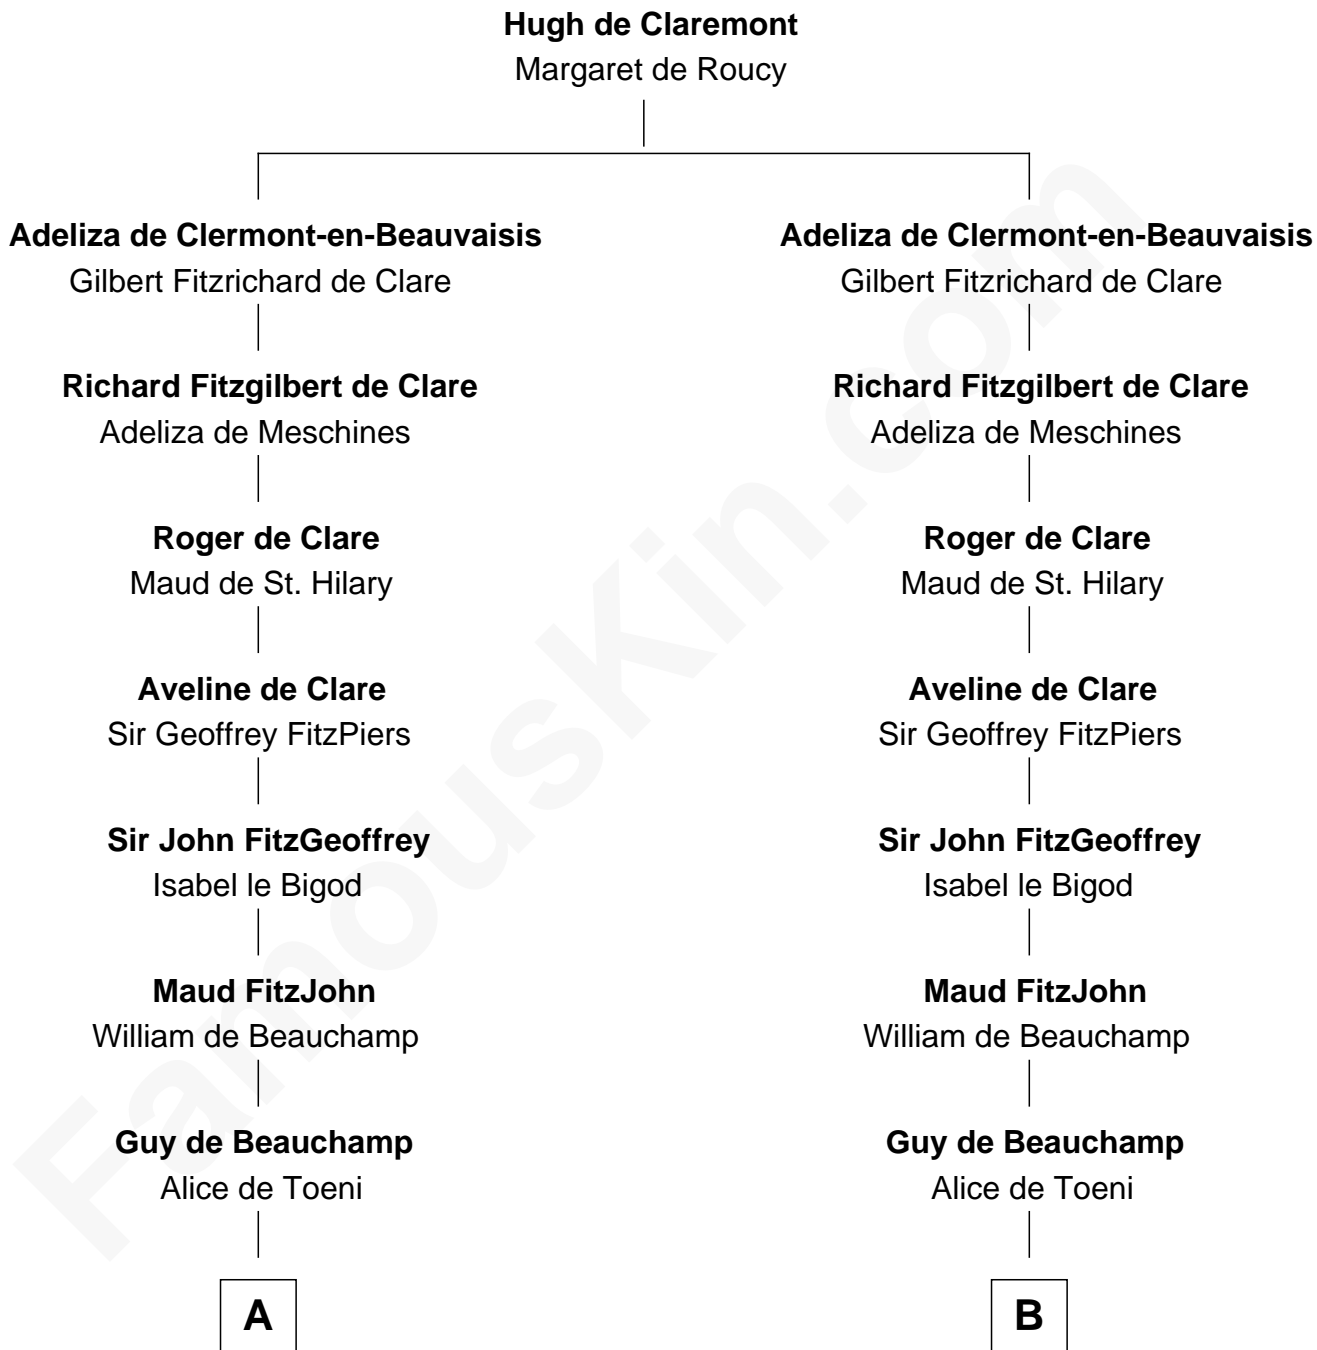

FamousKin.com Relationship Chart of

William Floyd

Signer of the Declaration of Independence

21st cousin of

Thomas Nelson

Signer of the Declaration of Independence

C

Abigail Reymes
Rev. Nathaniel Brewster

Probable

Sarah Brewster
Jonathan Smith

Jonathan Smith
Elizabeth Platt

Tabitha Smith
Nicholl Floyd

William Floyd

Signer of Declaration of Independence

D

Col. George Reade
Elizabeth Martiau