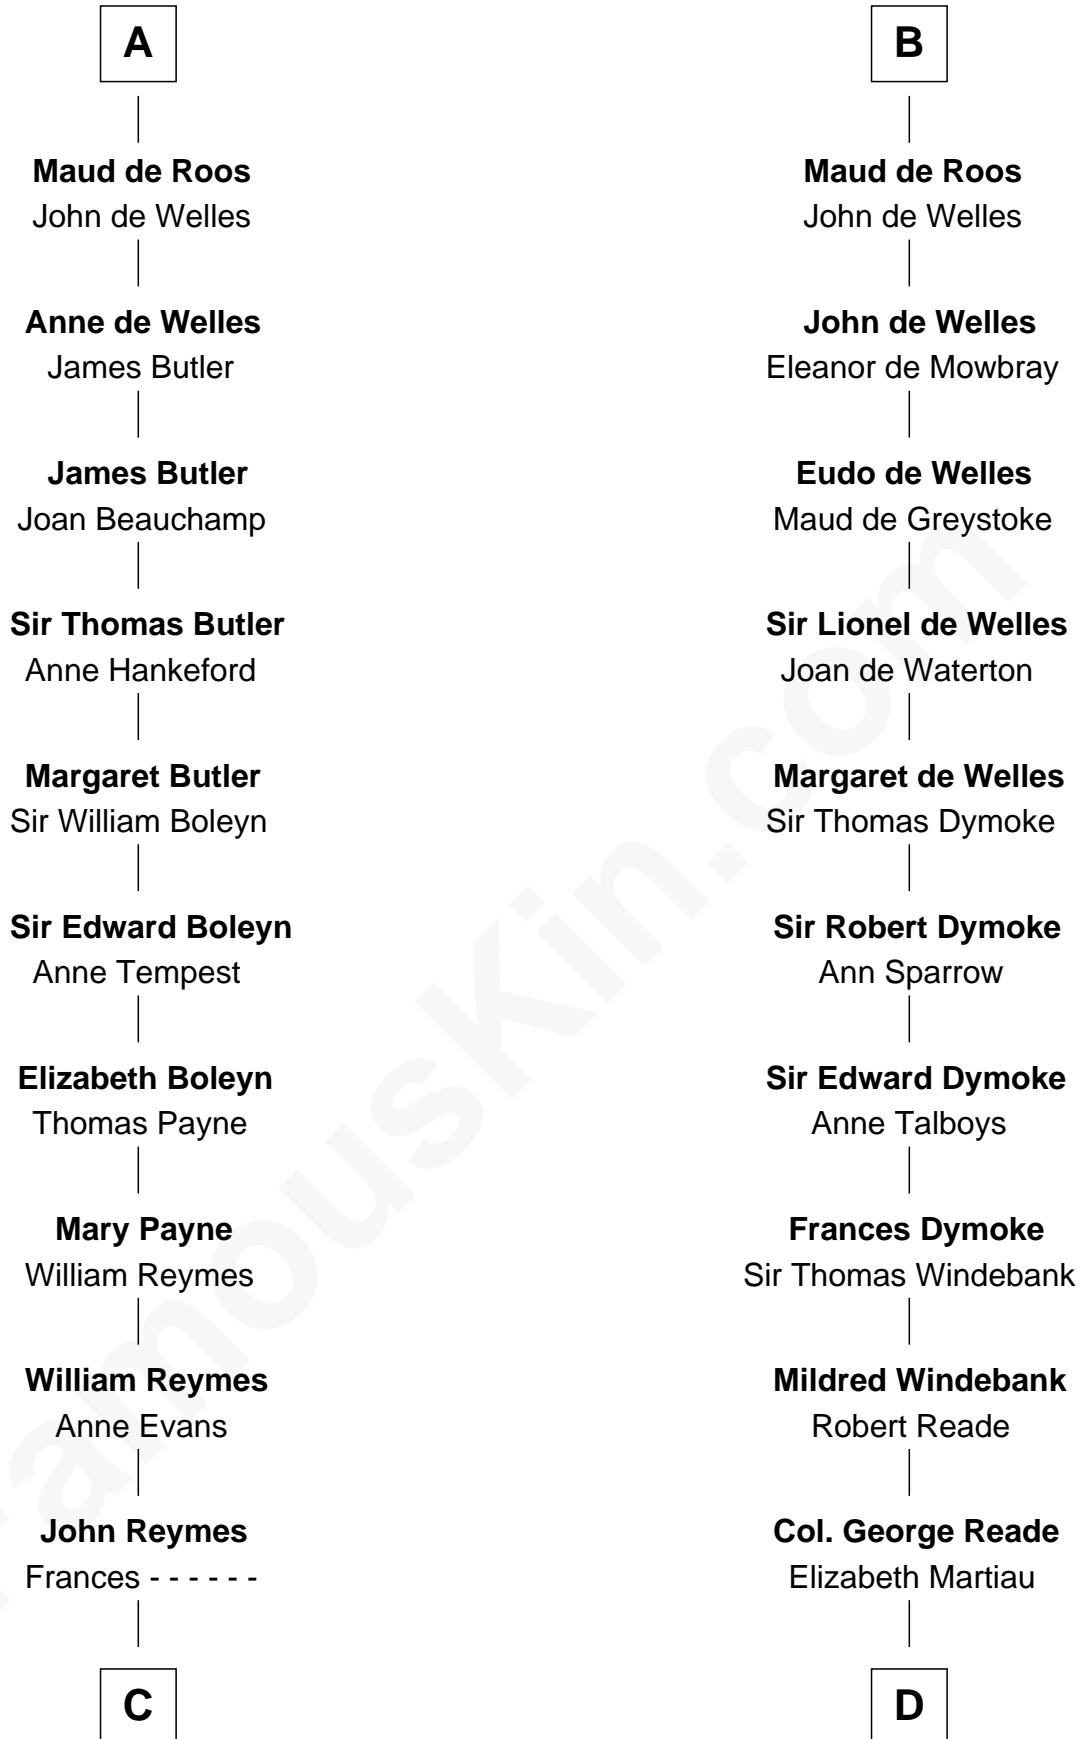

FamousKin.com

Relationship Chart of

William Floyd

Signer of the Declaration of Independence

20th cousin 1 time removed of

Thomas Nelson

Signer of the Declaration of Independence

Richard Fitzgilbert

Rohese Giffard

C

Abigail Reymes
Rev. Nathaniel Brewster

Probable

Sarah Brewster
Jonathan Smith

Jonathan Smith
Elizabeth Platt

Tabitha Smith
Nicholl Floyd

William Floyd
Signer of Declaration of Independence