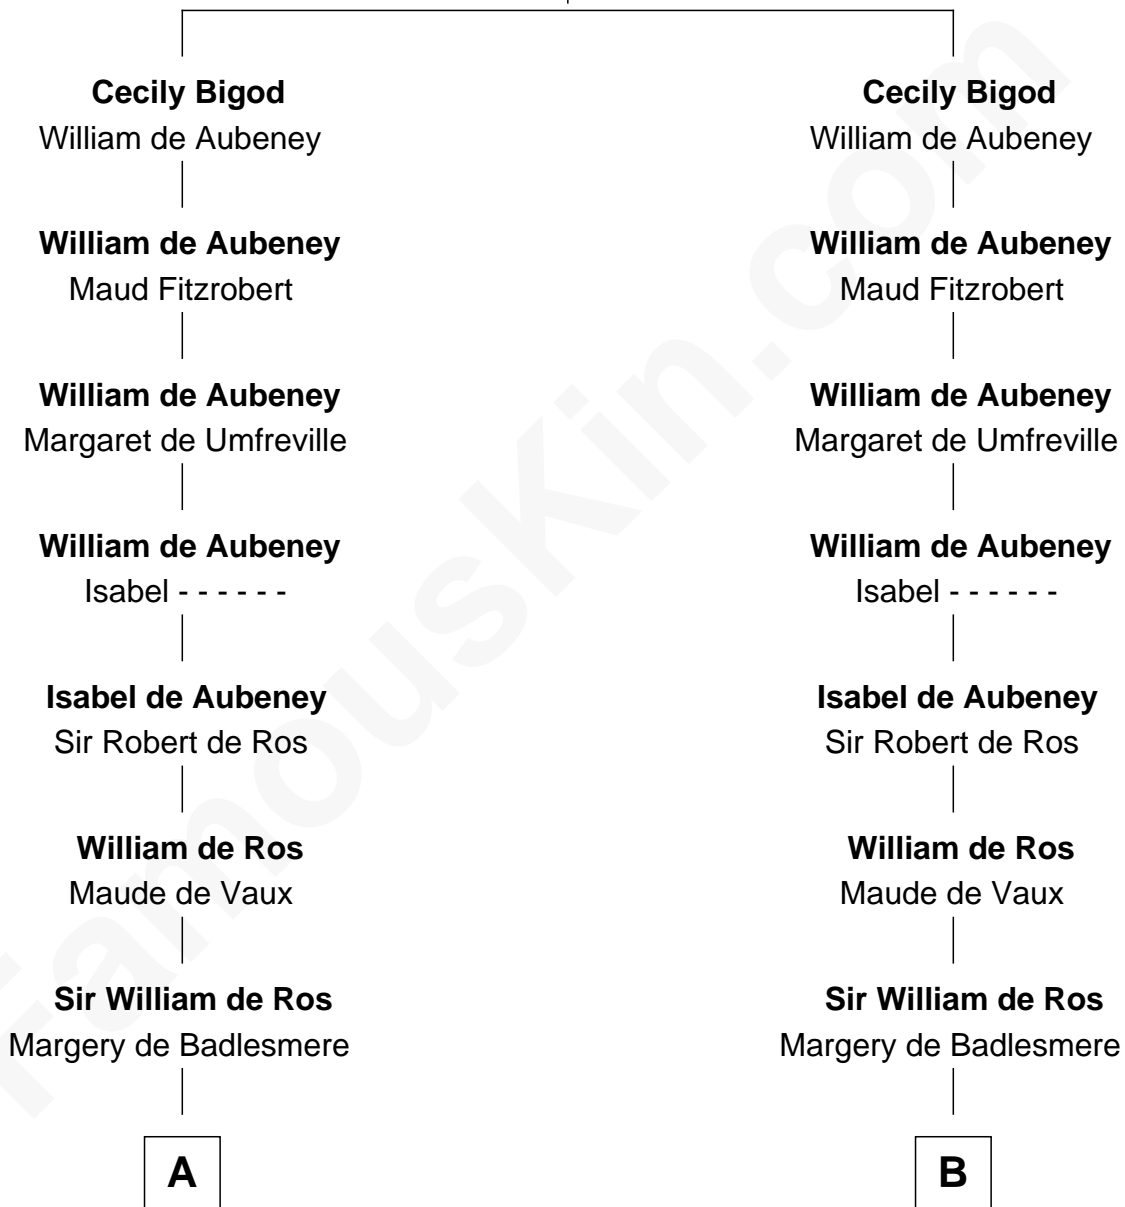

## Relationship Chart of

### William Floyd

*Signer of the Declaration of Independence*

20th cousin 1 time removed of

### Thomas Nelson

*Signer of the Declaration of Independence*

**Roger Bigod**  
Adeliz de Toeni

**C**

**Abigail Reymes**  
Rev. Nathaniel Brewster

Probable

**Sarah Brewster**  
Jonathan Smith

**Jonathan Smith**  
Elizabeth Platt