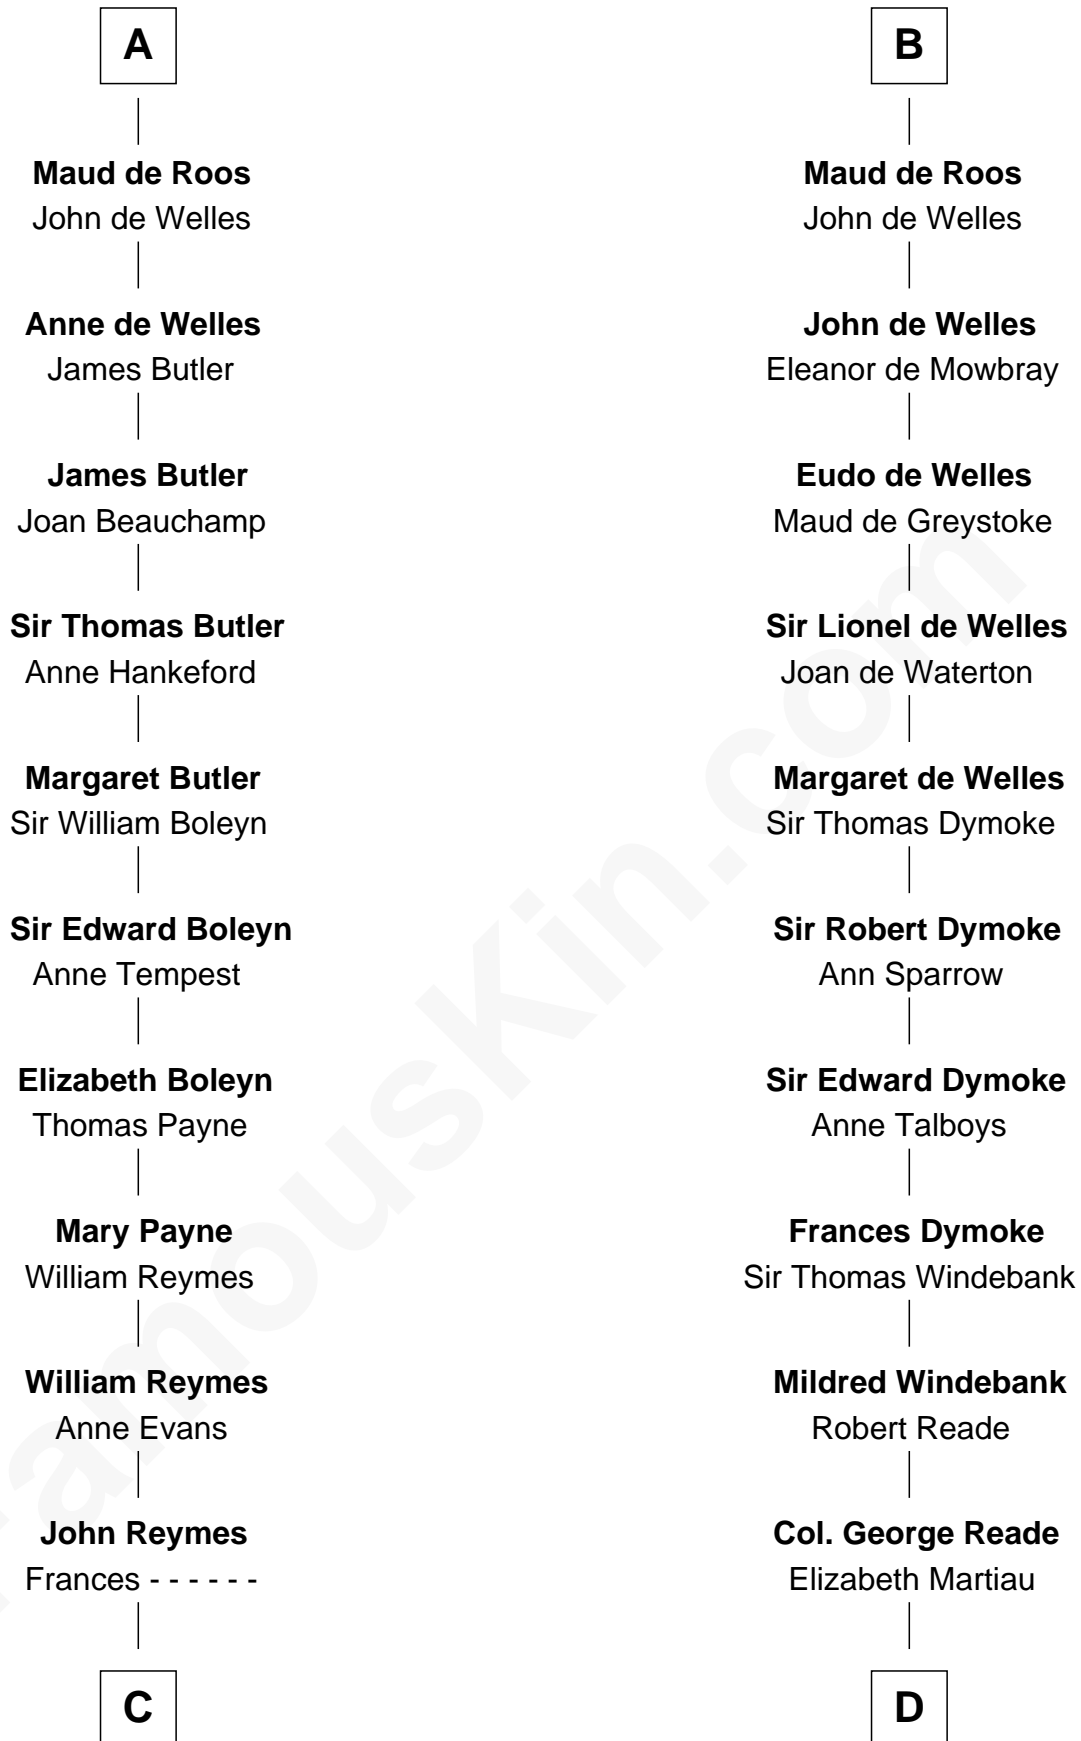

## Relationship Chart of

### William Floyd

*Signer of the Declaration of Independence*

20th cousin 1 time removed of

### Thomas Nelson

*Signer of the Declaration of Independence*

**Roger Bigod**  
Adeliz de Toeni

**C**

**Abigail Reymes**  
Rev. Nathaniel Brewster

Probable

**Sarah Brewster**  
Jonathan Smith

**Jonathan Smith**  
Elizabeth Platt