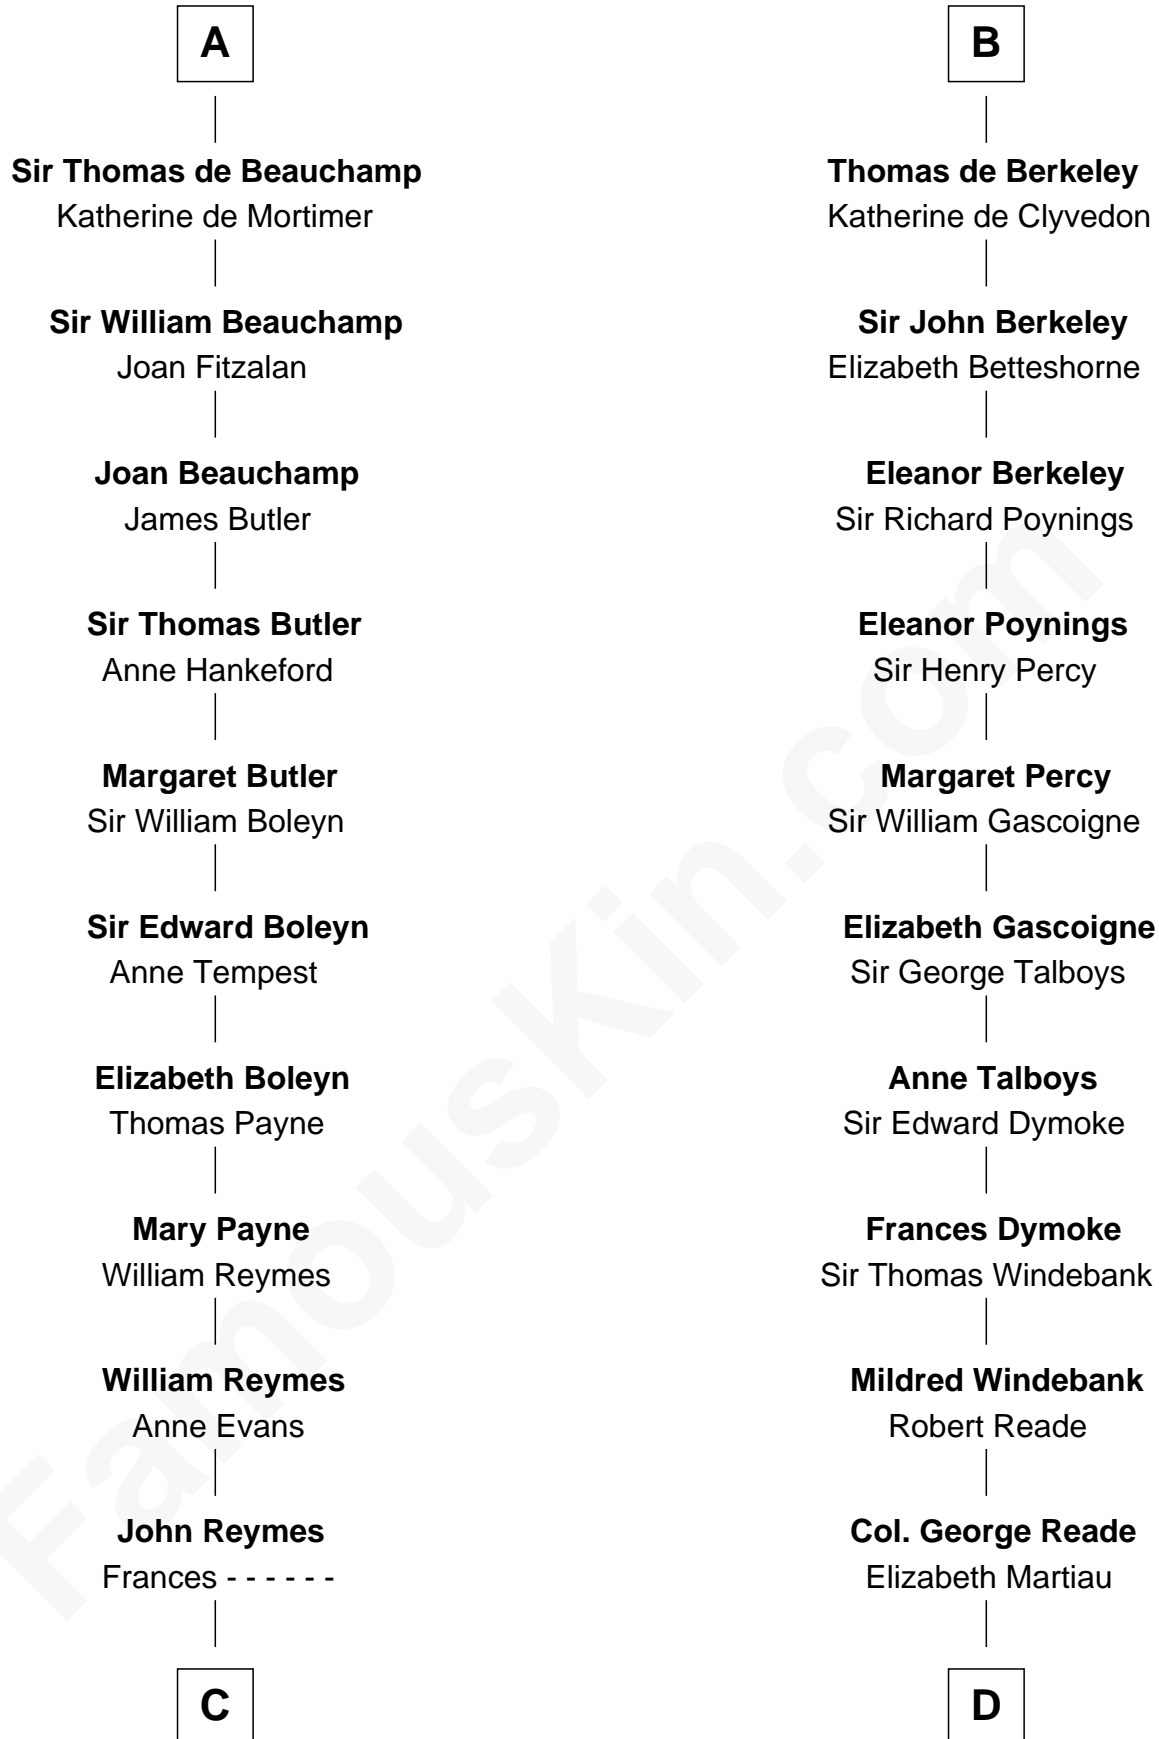

FamousKin.com

Relationship Chart of

William Floyd

Signer of the Declaration of Independence

20th cousin 1 time removed of

Thomas Nelson

Signer of the Declaration of Independence

C

Abigail Reymes
Rev. Nathaniel Brewster

Probable

Sarah Brewster
Jonathan Smith

Jonathan Smith
Elizabeth Platt

Tabitha Smith
Nicholl Floyd

William Floyd
Signer of Declaration of Independence

D

Robert Reade
Mary Lilly