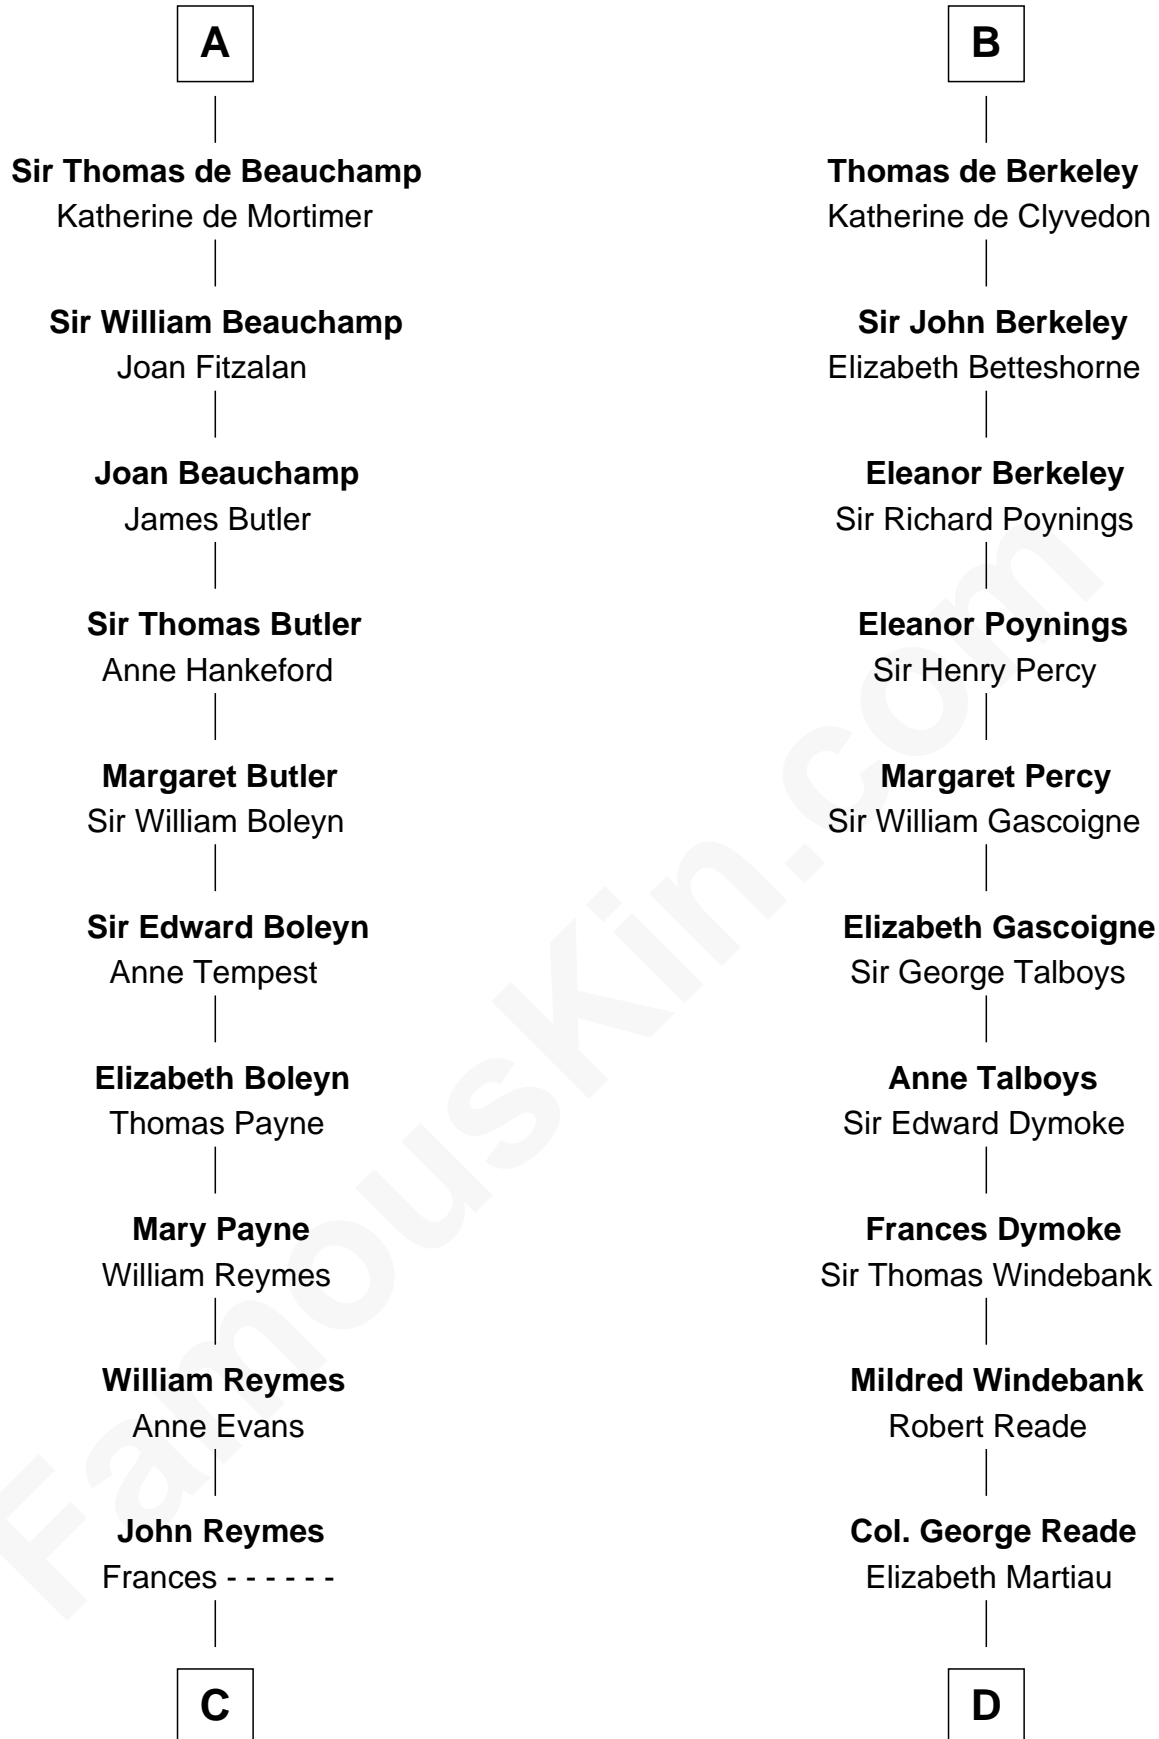

FamousKin.com

Relationship Chart of

William Floyd

Signer of the Declaration of Independence

20th cousin 1 time removed of

Thomas Nelson

Signer of the Declaration of Independence

Ralph de Gael

A

Amicia de Gael
Robert de Beaumont

Robert de Beaumont
Petronella de Grantmesnil

Margaret de Beaumont
Sir Saher IV de Quincy

Sir Roger de Quincy
Helen of Galloway

Margaret de Quincy
Sir William de Ferrers

Joan de Ferrers
Sir Thomas de Berkeley

Sir Maurice de Berkeley
Eve la Zouche

B

C

Abigail Reymes
Rev. Nathaniel Brewster

Probable

Sarah Brewster
Jonathan Smith

Jonathan Smith
Elizabeth Platt

Tabitha Smith
Nicholl Floyd