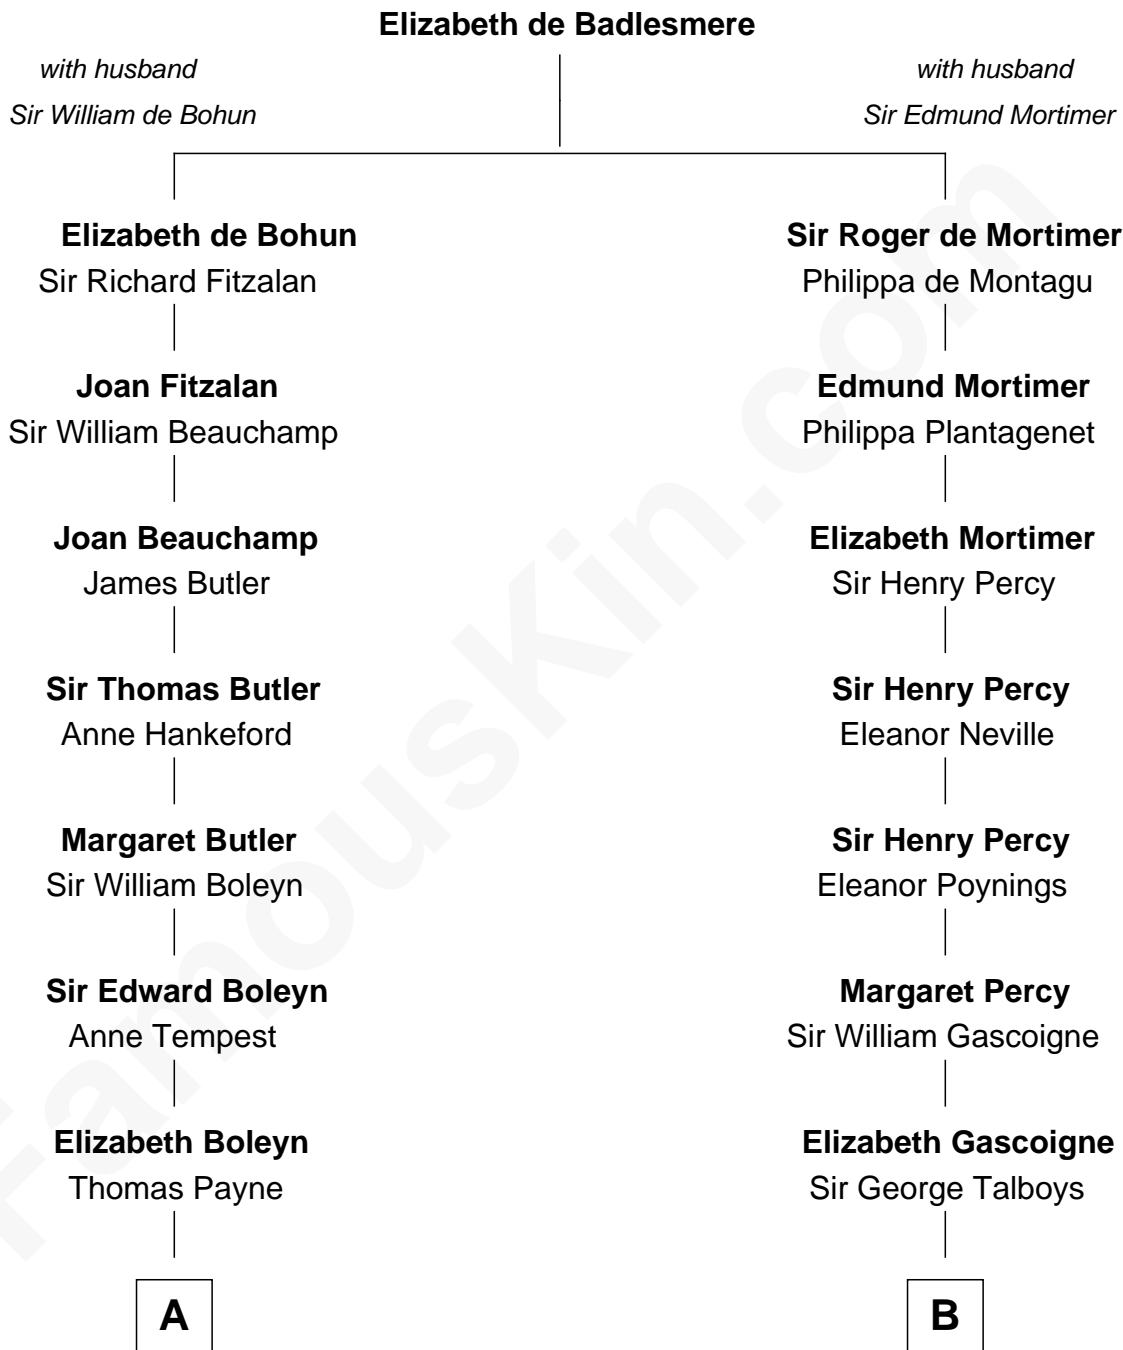

FamousKin.com Relationship Chart of

William Floyd

Signer of the Declaration of Independence

14th cousin of

Thomas Nelson

Signer of the Declaration of Independence

A

Mary Payne
William Reymes