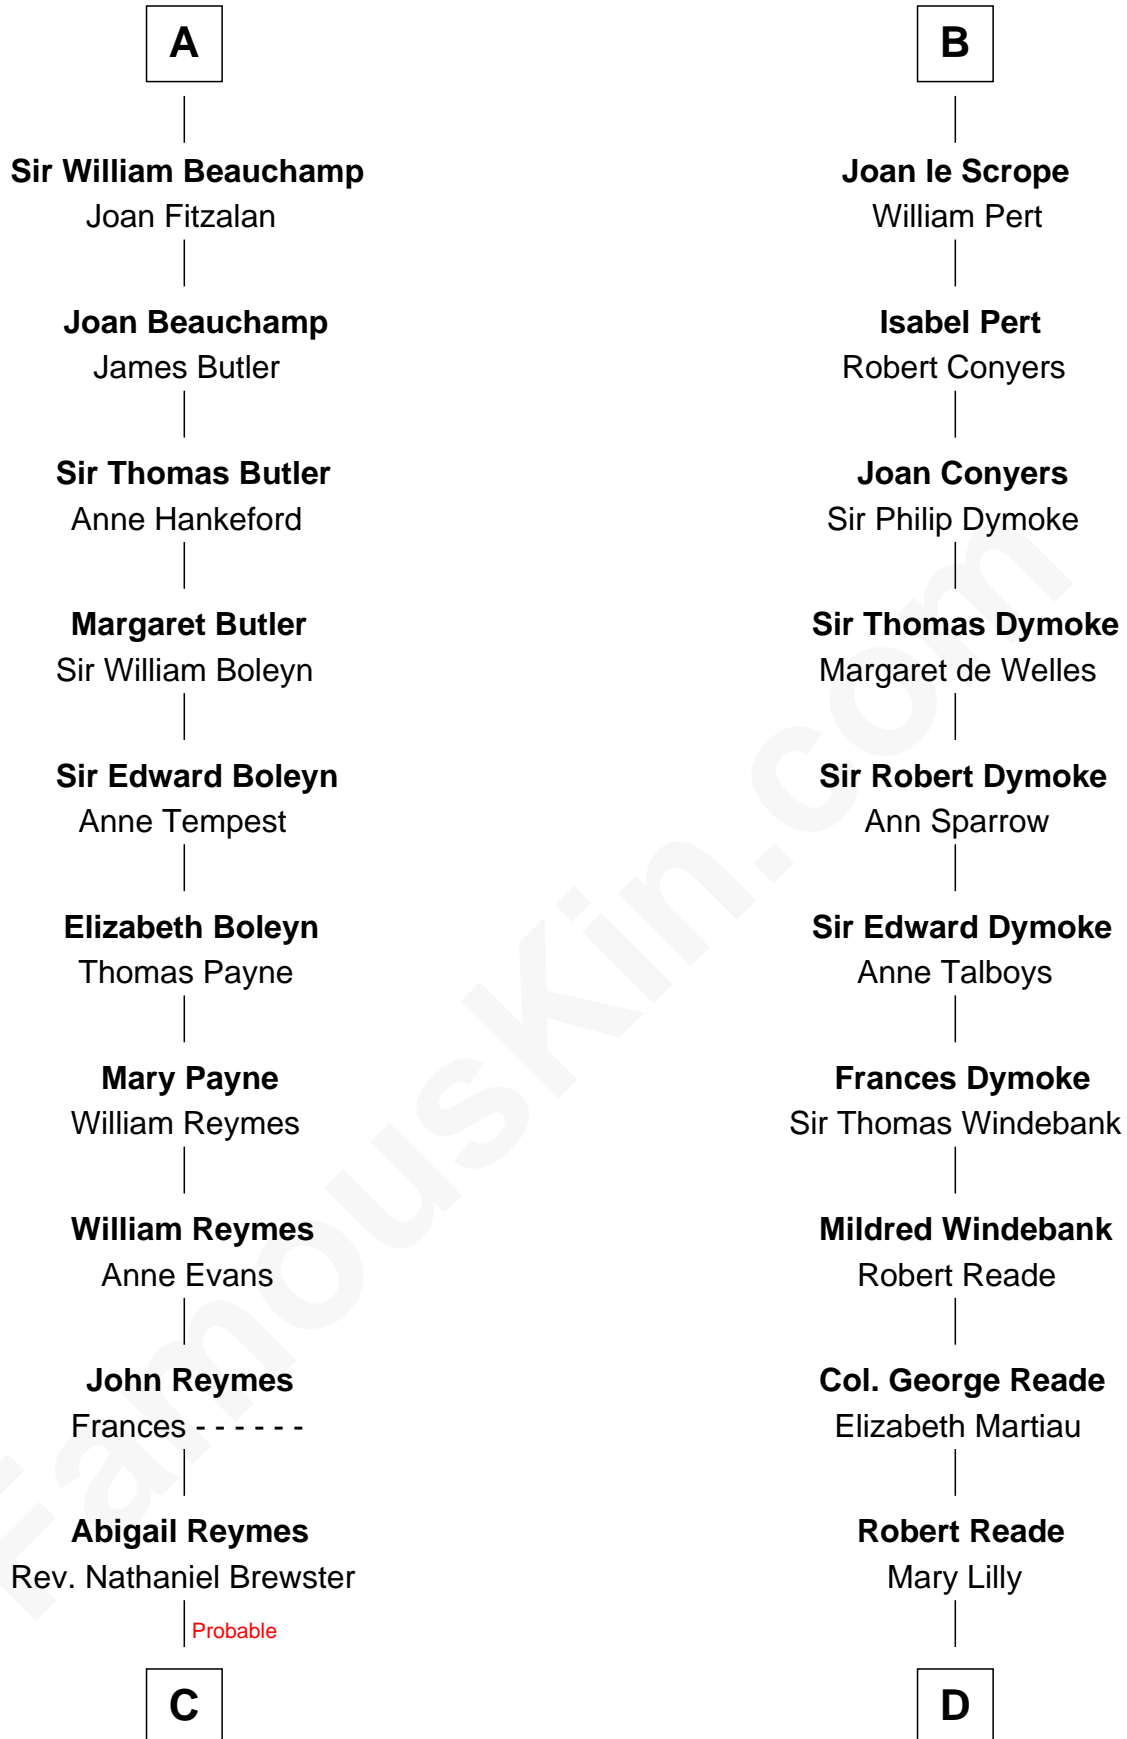

FamousKin.com

Relationship Chart of

William Floyd

Signer of the Declaration of Independence

19th cousin 1 time removed of

Thomas Nelson

Signer of the Declaration of Independence

C

Sarah Brewster
Jonathan Smith

Jonathan Smith
Elizabeth Platt

Tabitha Smith
Nicholl Floyd

William Floyd
Signer of Declaration of Independence

D

Margaret Reade
Thomas Nelson

William Nelson
Elizabeth Burwell

Thomas Nelson
Signer of Declaration of Independence