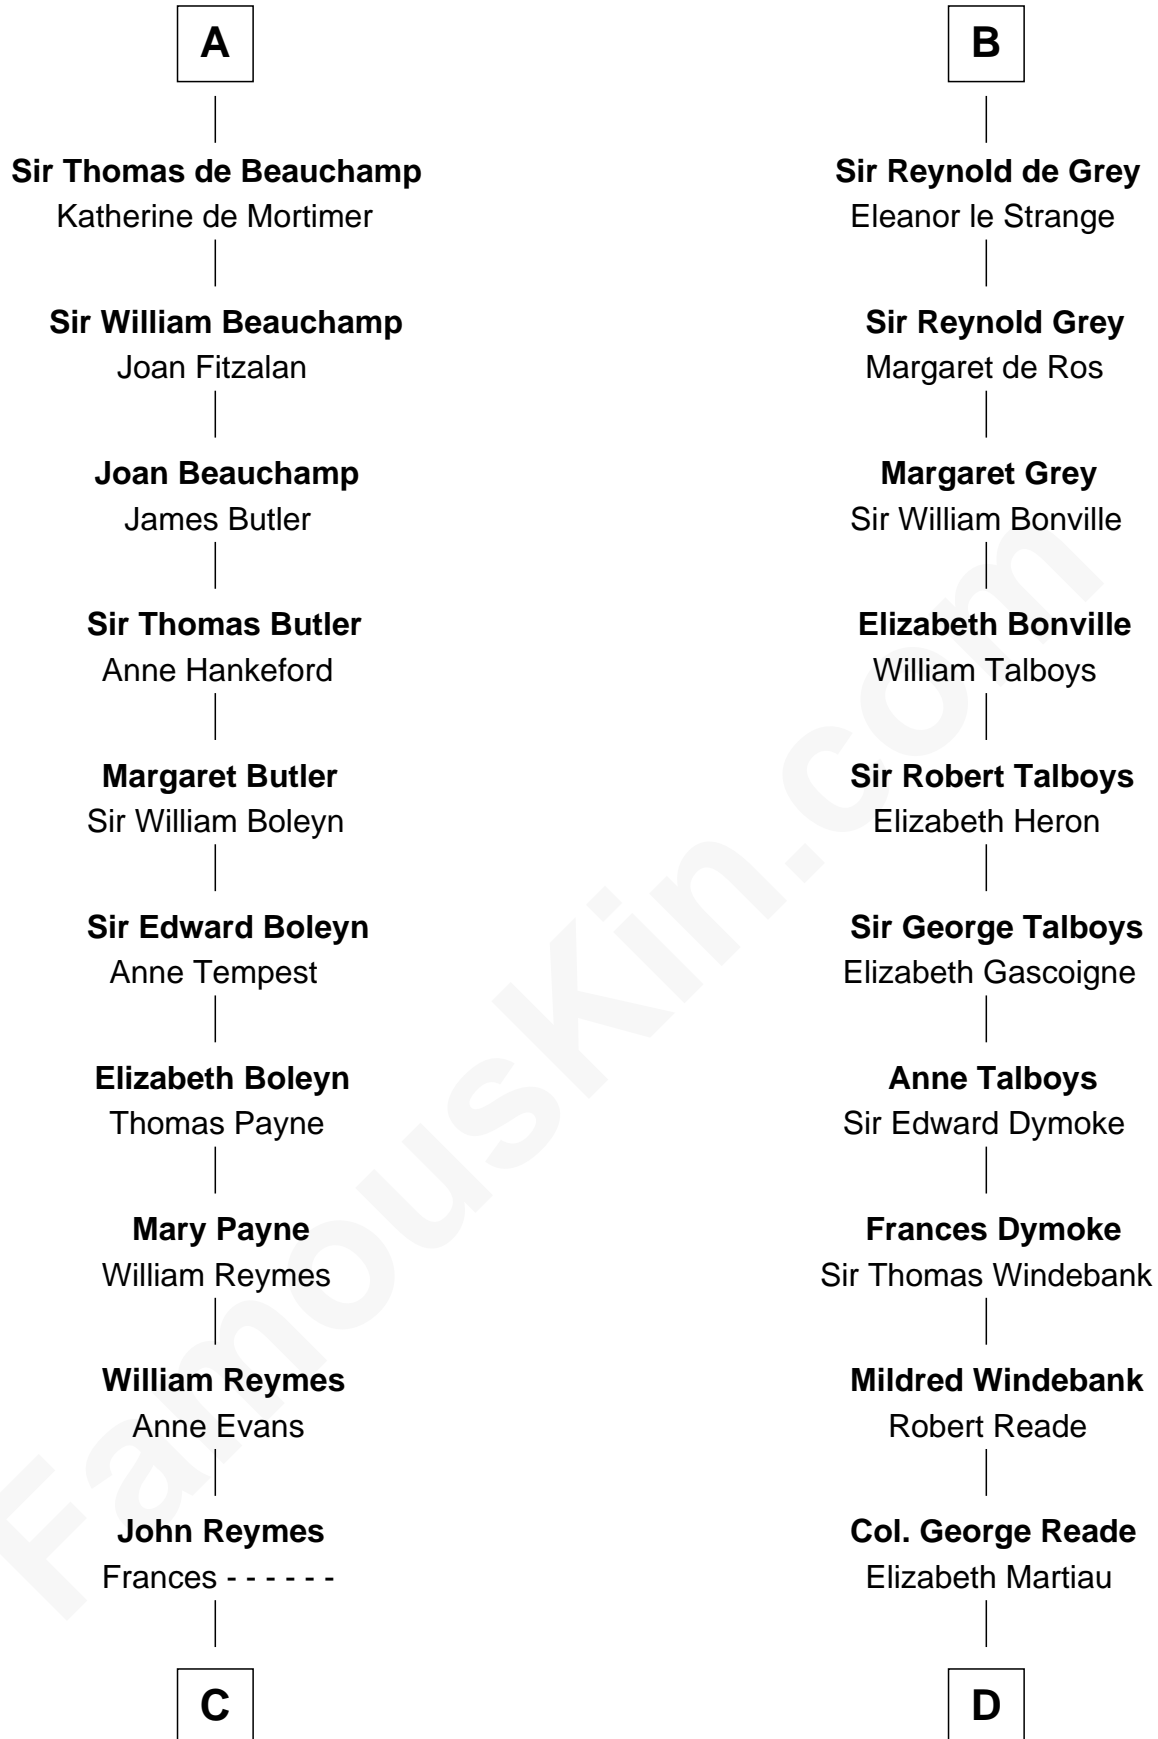

## Relationship Chart of

### William Floyd

*Signer of the Declaration of Independence*

20th cousin 1 time removed of

### Thomas Nelson

*Signer of the Declaration of Independence*

**C**

**Abigail Reymes**  
Rev. Nathaniel Brewster

Probable

**Sarah Brewster**  
Jonathan Smith

**Jonathan Smith**  
Elizabeth Platt

**Tabitha Smith**  
Nicholl Floyd