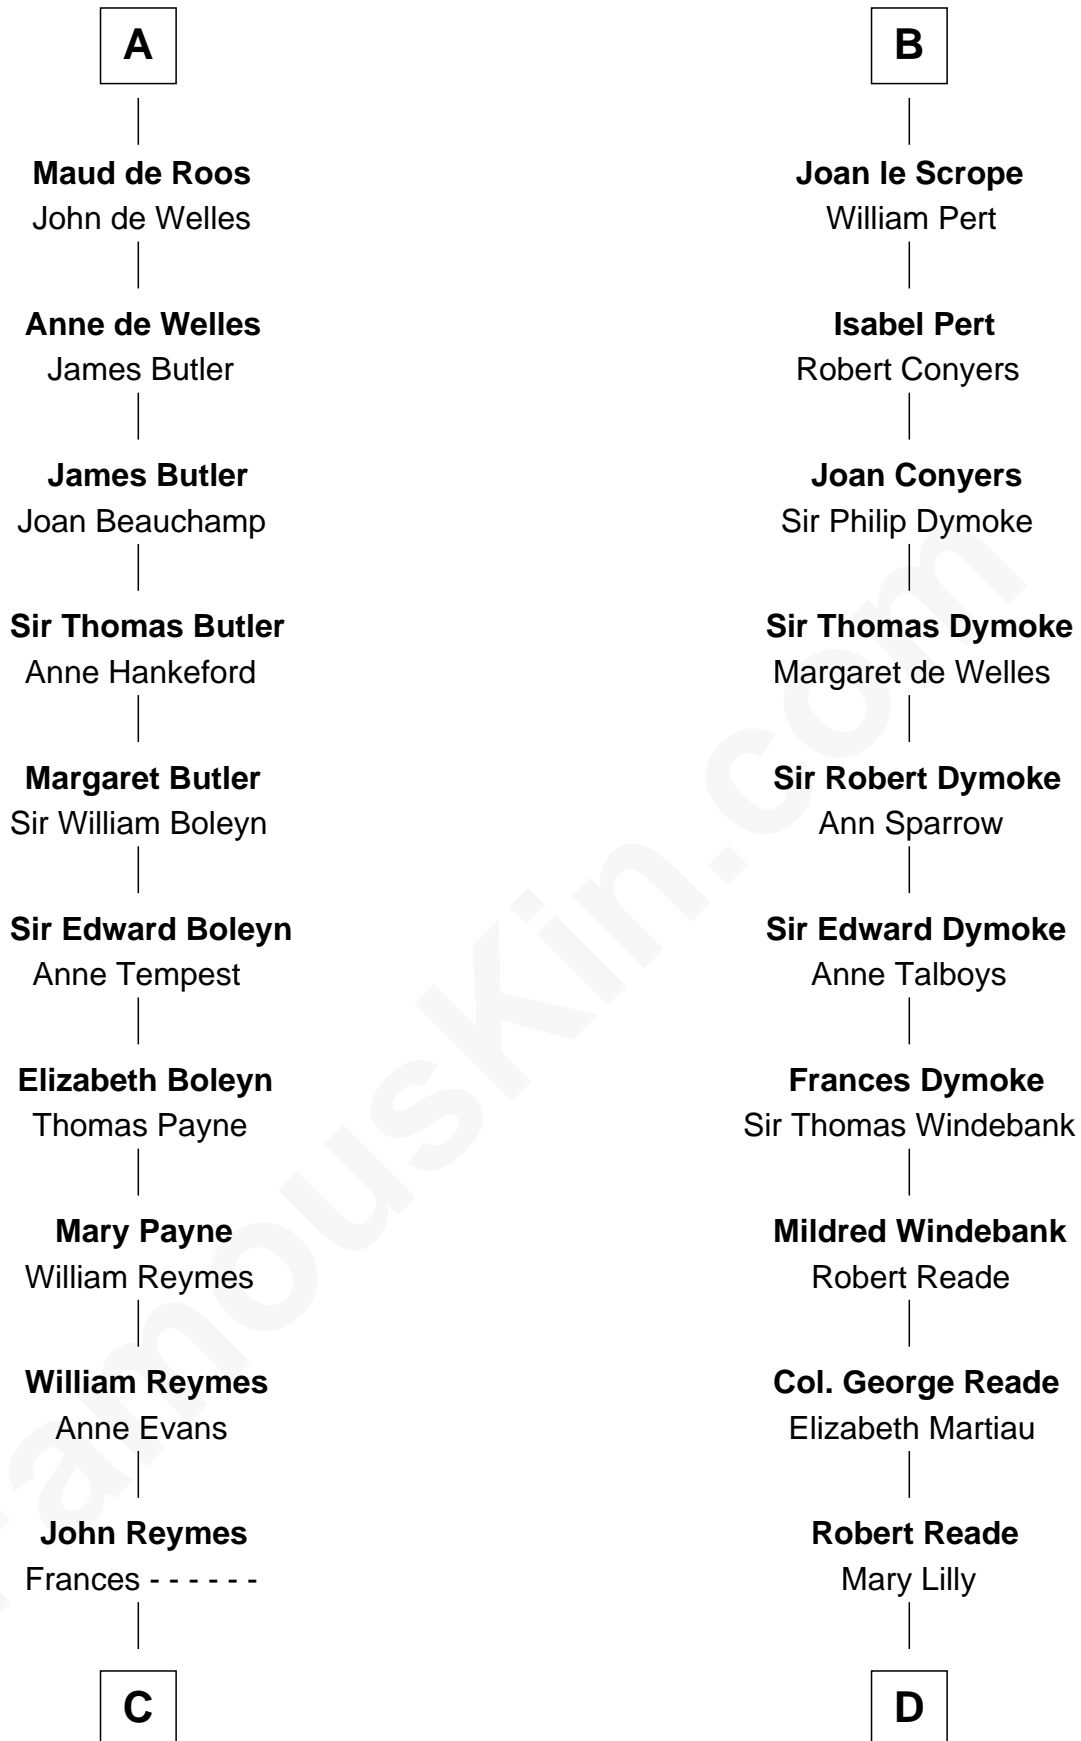

## Relationship Chart of

### William Floyd

*Signer of the Declaration of Independence*

19th cousin 2 times removed of

### Thomas Nelson

*Signer of the Declaration of Independence*

**Peter de Ros**  
Adeline L'Espec

**C**

**Abigail Reymes**  
Rev. Nathaniel Brewster

Probable

**Sarah Brewster**  
Jonathan Smith

**Jonathan Smith**  
Elizabeth Platt