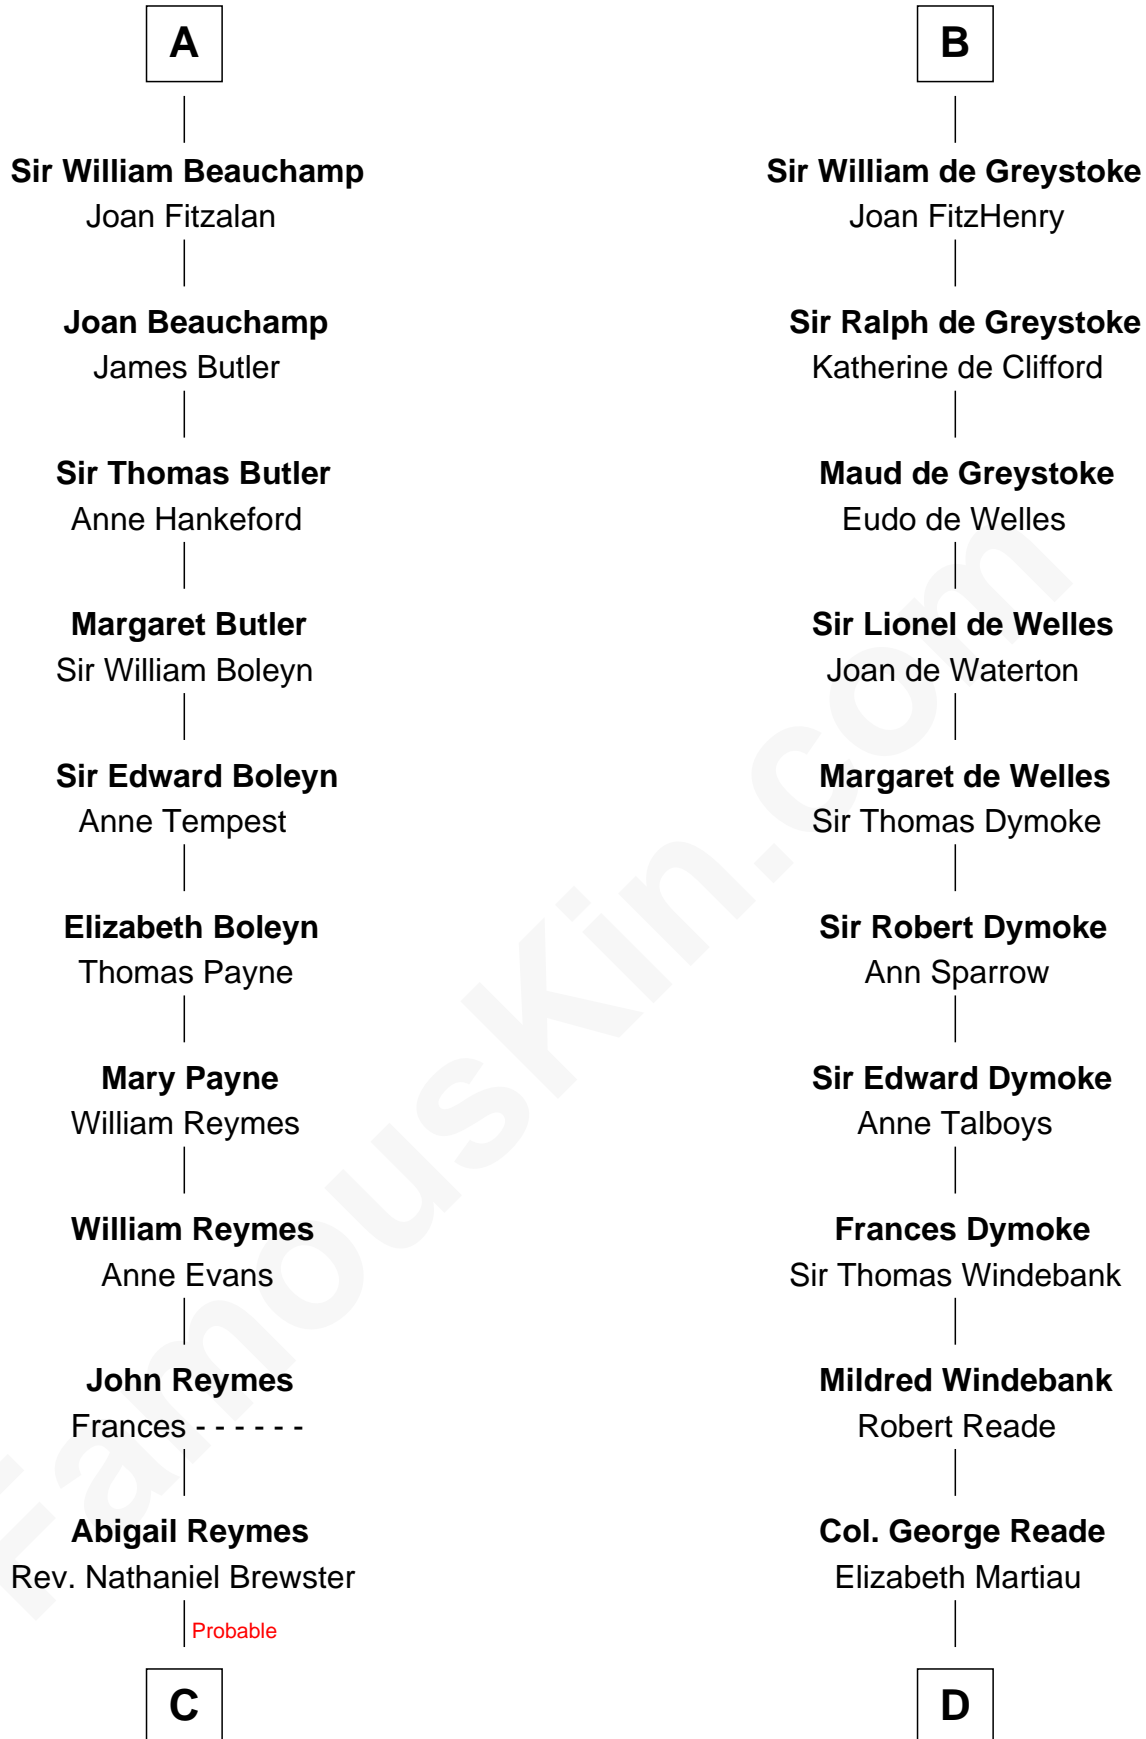

FamousKin.com

Relationship Chart of

William Floyd

Signer of the Declaration of Independence

20th cousin of

Thomas Nelson

Signer of the Declaration of Independence

Roger de Tony

Ida of Hainault

Sir Ralph de Tony

Margaret Beaumont

Ida de Tony

Sir Roger le Bigod

Hugh le Bigod

Maud Marshal

Isabel le Bigod

Sir Ralph de Tony

Margaret Beaumont

Ida de Tony

Henry II, King of England

Sir William Longespee

Ela of Salisbury

William Longespee

Idoine de Camville

Ela Longespee

Sir James de Audley

Sir Hugh I de Audley

Iseult de Mortimer

Alice de Audley

Sir Ralph de Greystoke

B

C