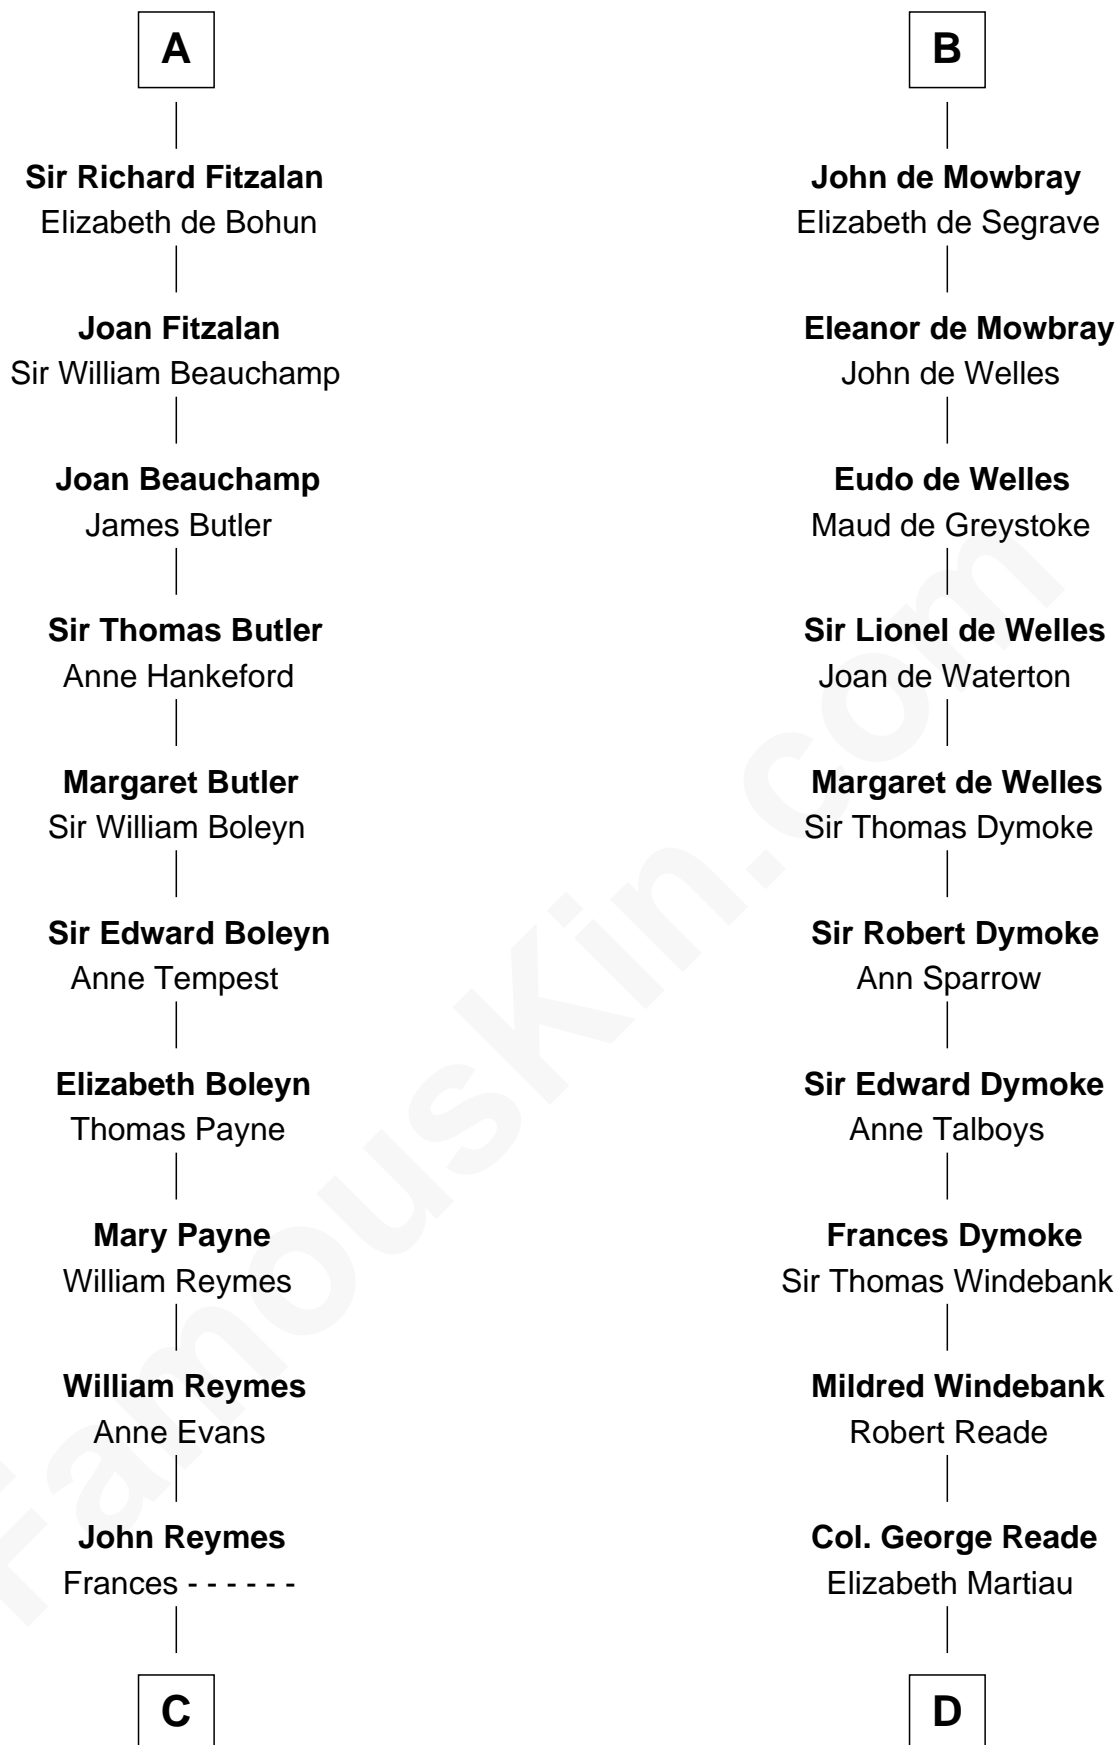

## Relationship Chart of

### William Floyd

*Signer of the Declaration of Independence*

20th cousin 1 time removed of

### Thomas Nelson

*Signer of the Declaration of Independence*

**C**

**Abigail Reymes**  
Rev. Nathaniel Brewster

Probable

**Sarah Brewster**  
Jonathan Smith

**Jonathan Smith**  
Elizabeth Platt

**Tabitha Smith**  
Nicholl Floyd