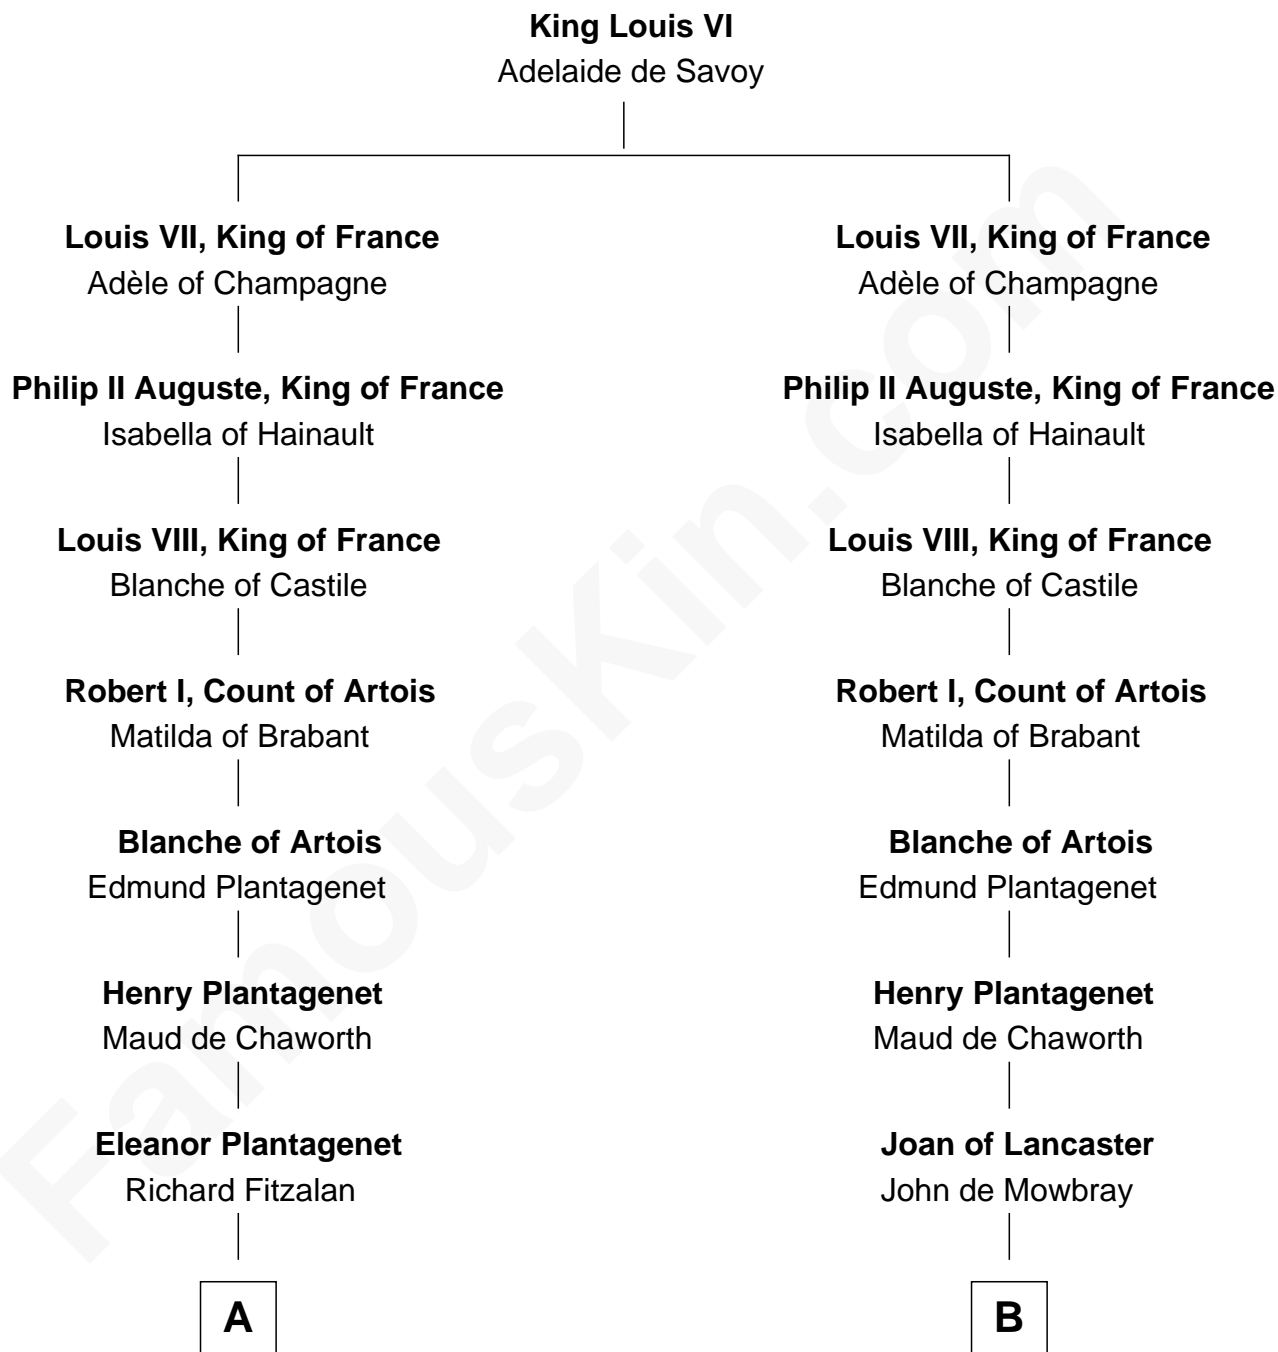

FamousKin.com Relationship Chart of

William Floyd

Signer of the Declaration of Independence

20th cousin 1 time removed of

Thomas Nelson

Signer of the Declaration of Independence

C

Abigail Reymes
Rev. Nathaniel Brewster

Probable

Sarah Brewster
Jonathan Smith

Jonathan Smith
Elizabeth Platt

Tabitha Smith
Nicholl Floyd

William Floyd
Signer of Declaration of Independence

D

Robert Reade
Mary Lilly

Margaret Reade
Thomas Nelson