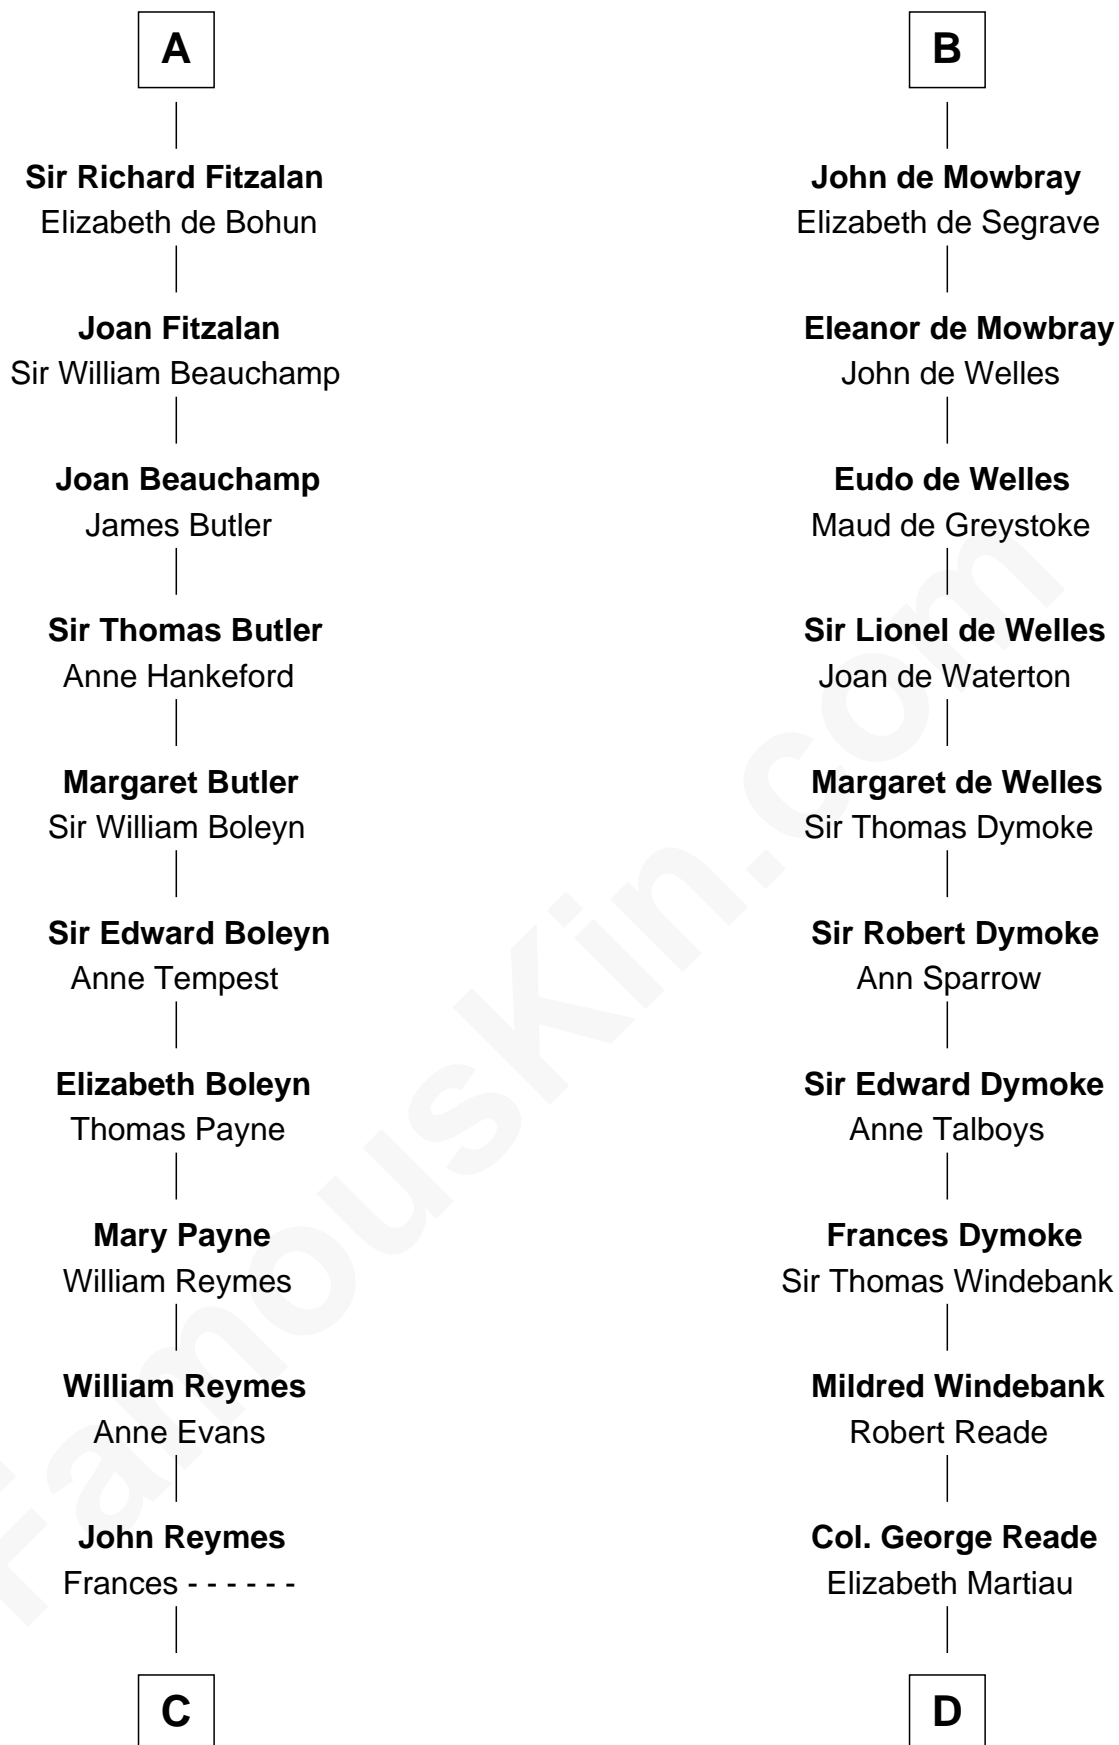

FamousKin.com Relationship Chart of

William Floyd

Signer of the Declaration of Independence

20th cousin 1 time removed of

Thomas Nelson

Signer of the Declaration of Independence

C

Abigail Reymes
Rev. Nathaniel Brewster

Probable

Sarah Brewster
Jonathan Smith

Jonathan Smith
Elizabeth Platt

Tabitha Smith
Nicholl Floyd

William Floyd
Signer of Declaration of Independence

D

Robert Reade
Mary Lilly

Margaret Reade
Thomas Nelson