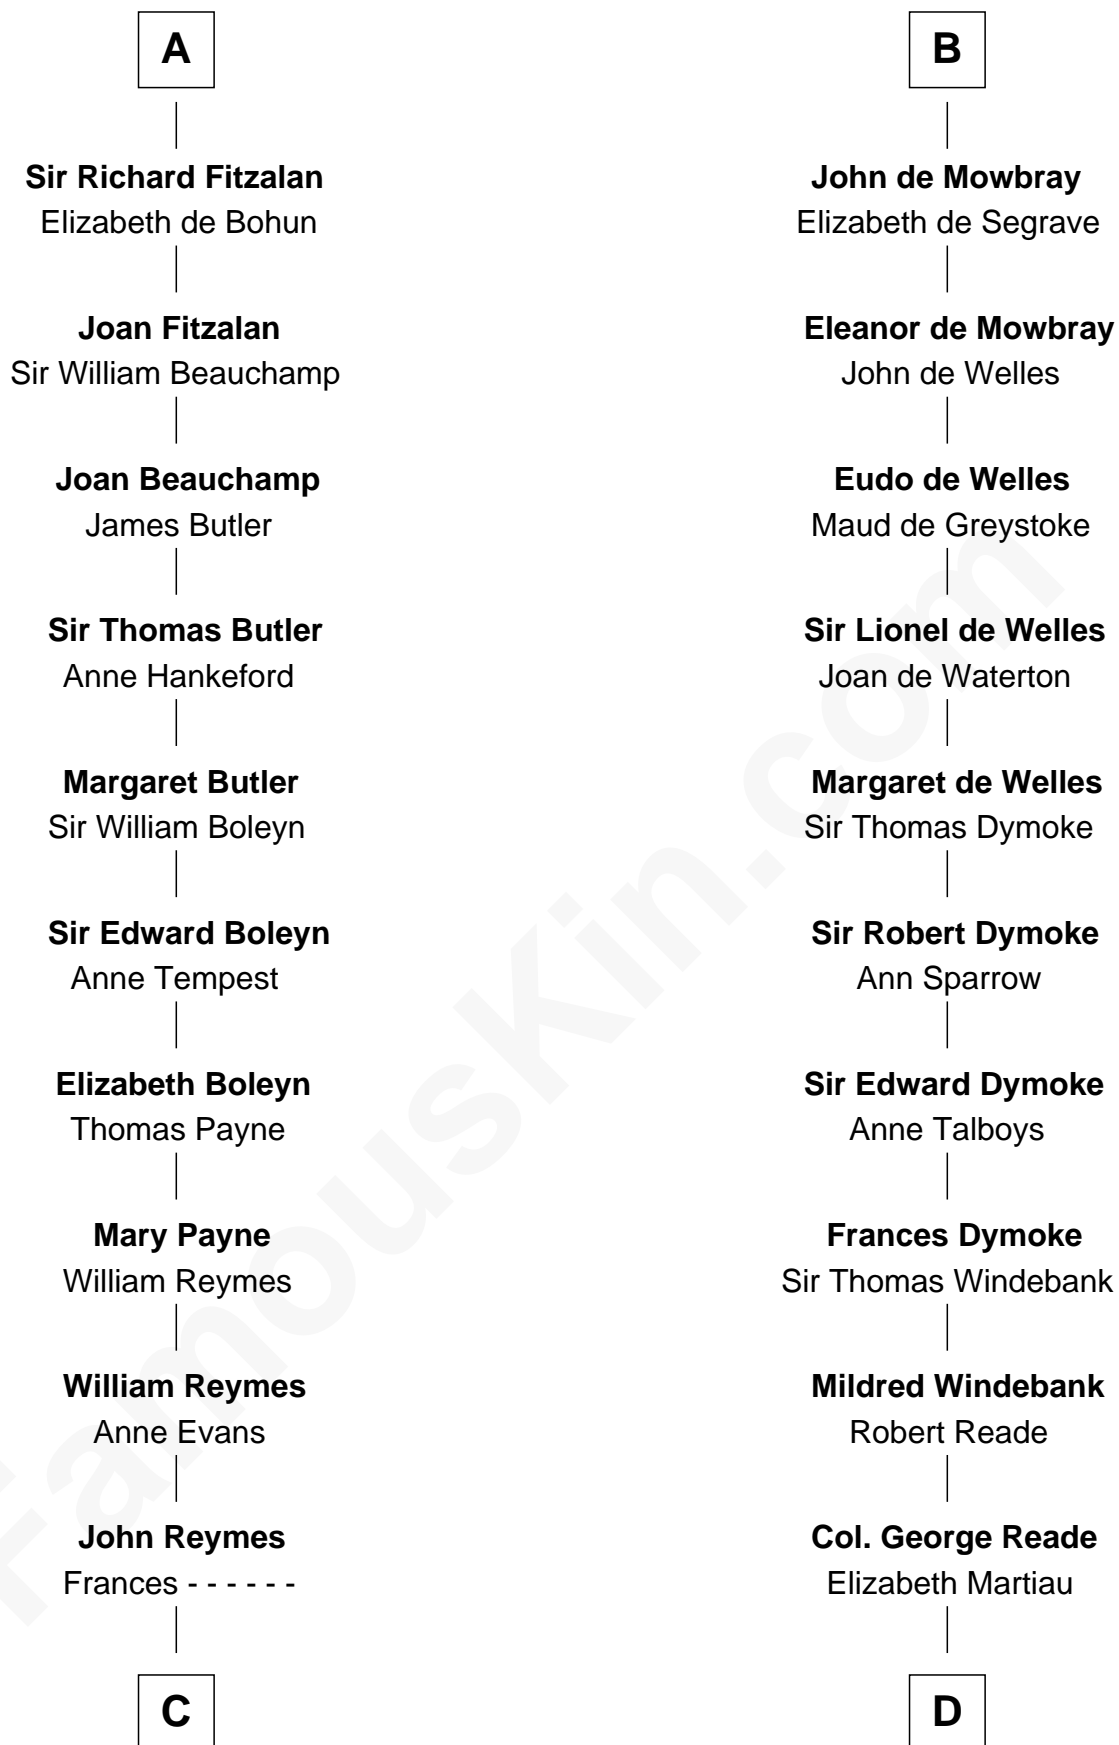

FamousKin.com

Relationship Chart of

William Floyd

Signer of the Declaration of Independence

20th cousin 1 time removed of

Thomas Nelson

Signer of the Declaration of Independence

Godfrey II, Count of Louvain

Blanche of Artois

Edmund Plantagenet

Henry Plantagenet

Maud de Chaworth

Joan of Lancaster

John de Mowbray

B

C