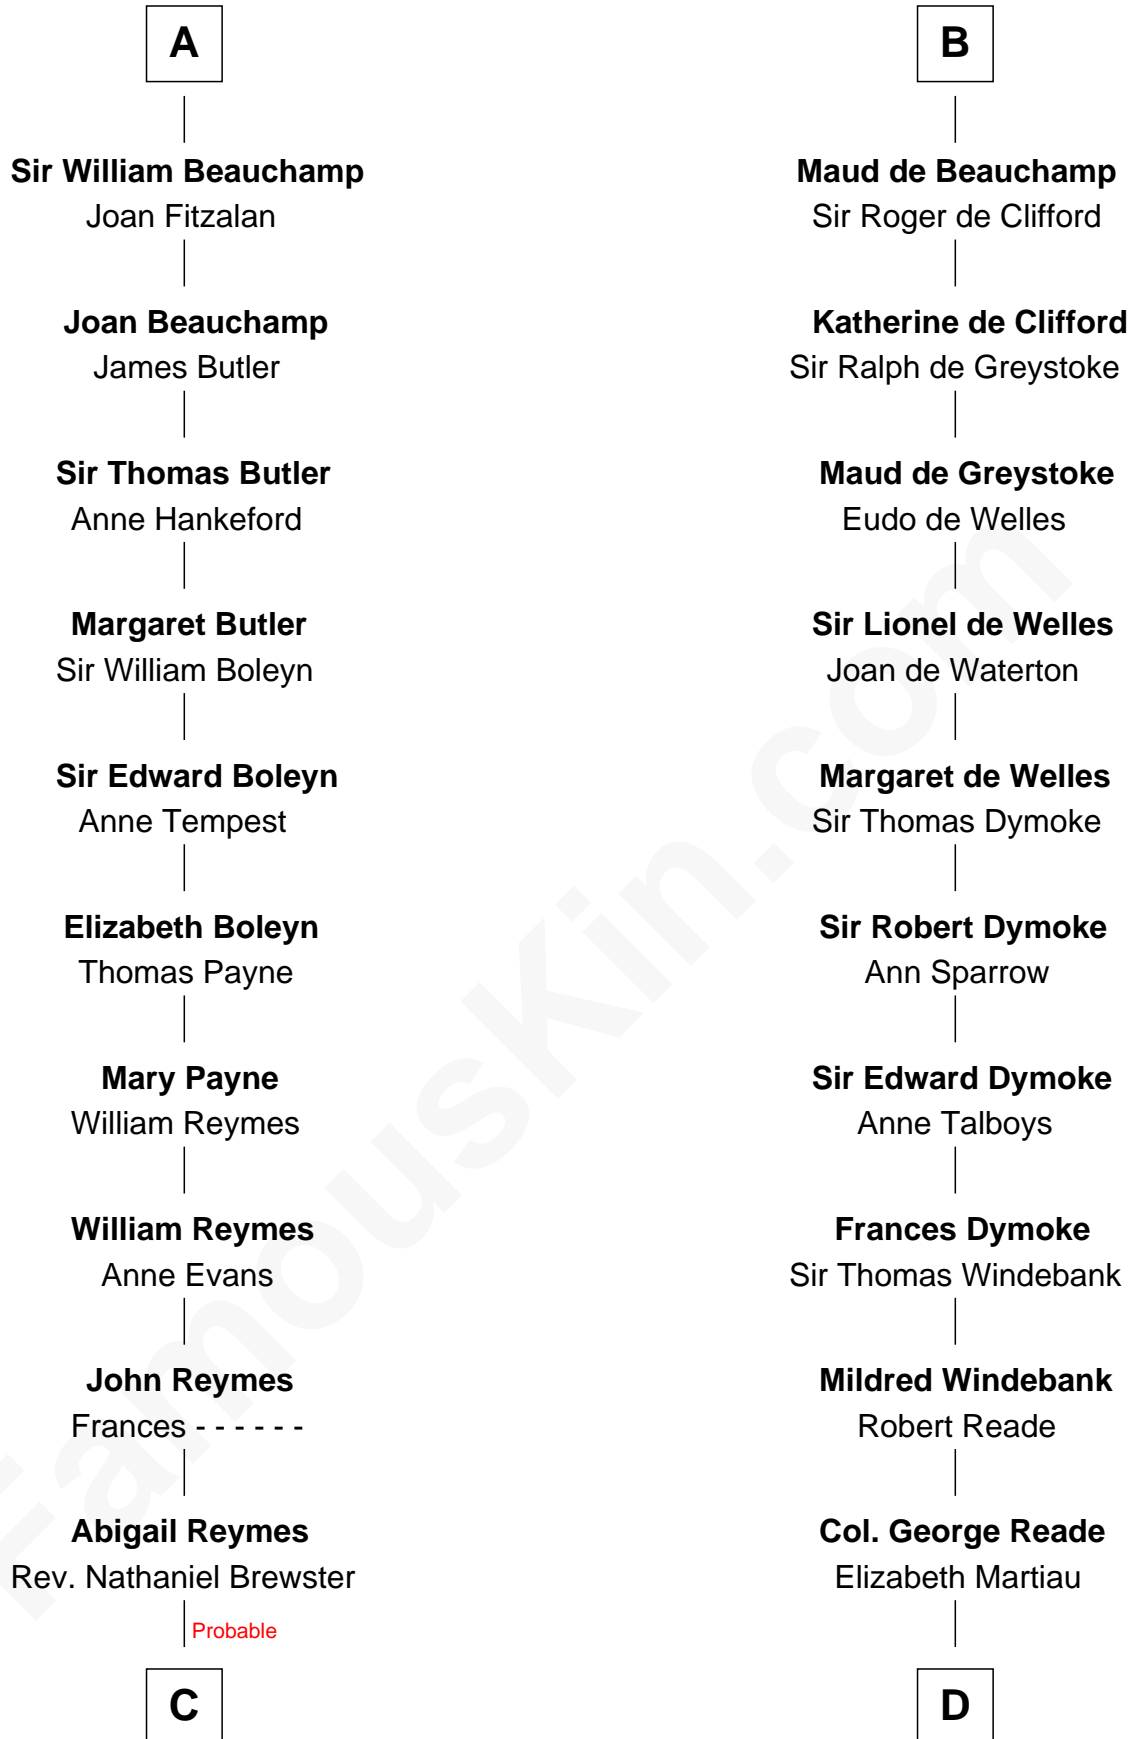

# FamousKin.com Relationship Chart of

**William Floyd**

*Signer of the Declaration of Independence*

20th cousin of

**Thomas Nelson**

*Signer of the Declaration of Independence*

**C**

**Sarah Brewster**  
Jonathan Smith

**Jonathan Smith**  
Elizabeth Platt

**Tabitha Smith**  
Nicholl Floyd

**William Floyd**

*Signer of Declaration of Independence*

**D**

**Robert Reade**  
Mary Lilly

**Margaret Reade**  
Thomas Nelson

**William Nelson**  
Elizabeth Burwell

**Thomas Nelson**

*Signer of Declaration of Independence*

FamousKin.com