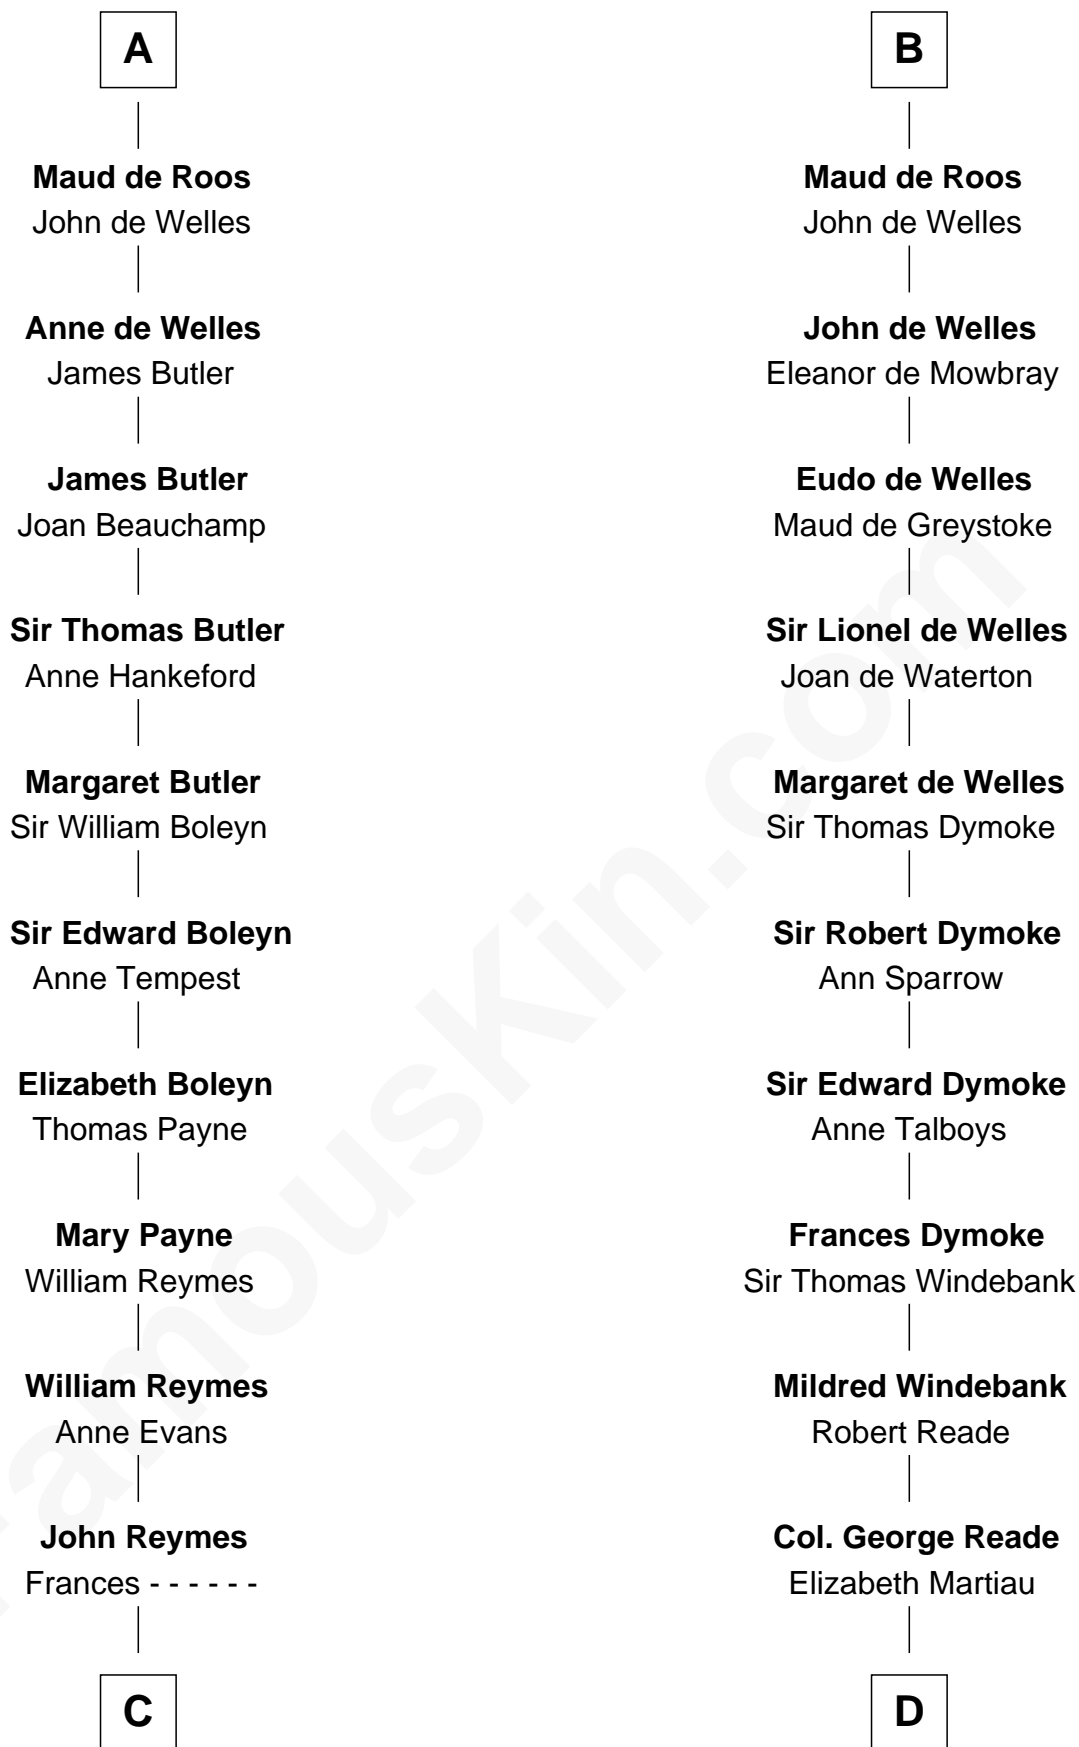

FamousKin.com

Relationship Chart of

William Floyd

Signer of the Declaration of Independence

20th cousin 1 time removed of

Thomas Nelson

Signer of the Declaration of Independence

William of Boulogne

C

Abigail Reymes
Rev. Nathaniel Brewster

Probable

Sarah Brewster
Jonathan Smith

Jonathan Smith
Elizabeth Platt

Tabitha Smith
Nicholl Floyd

William Floyd
Signer of Declaration of Independence

D

Robert Reade
Mary Lilly

Margaret Reade
Thomas Nelson

William Nelson
Elizabeth Burwell

Thomas Nelson
Signer of Declaration of Independence