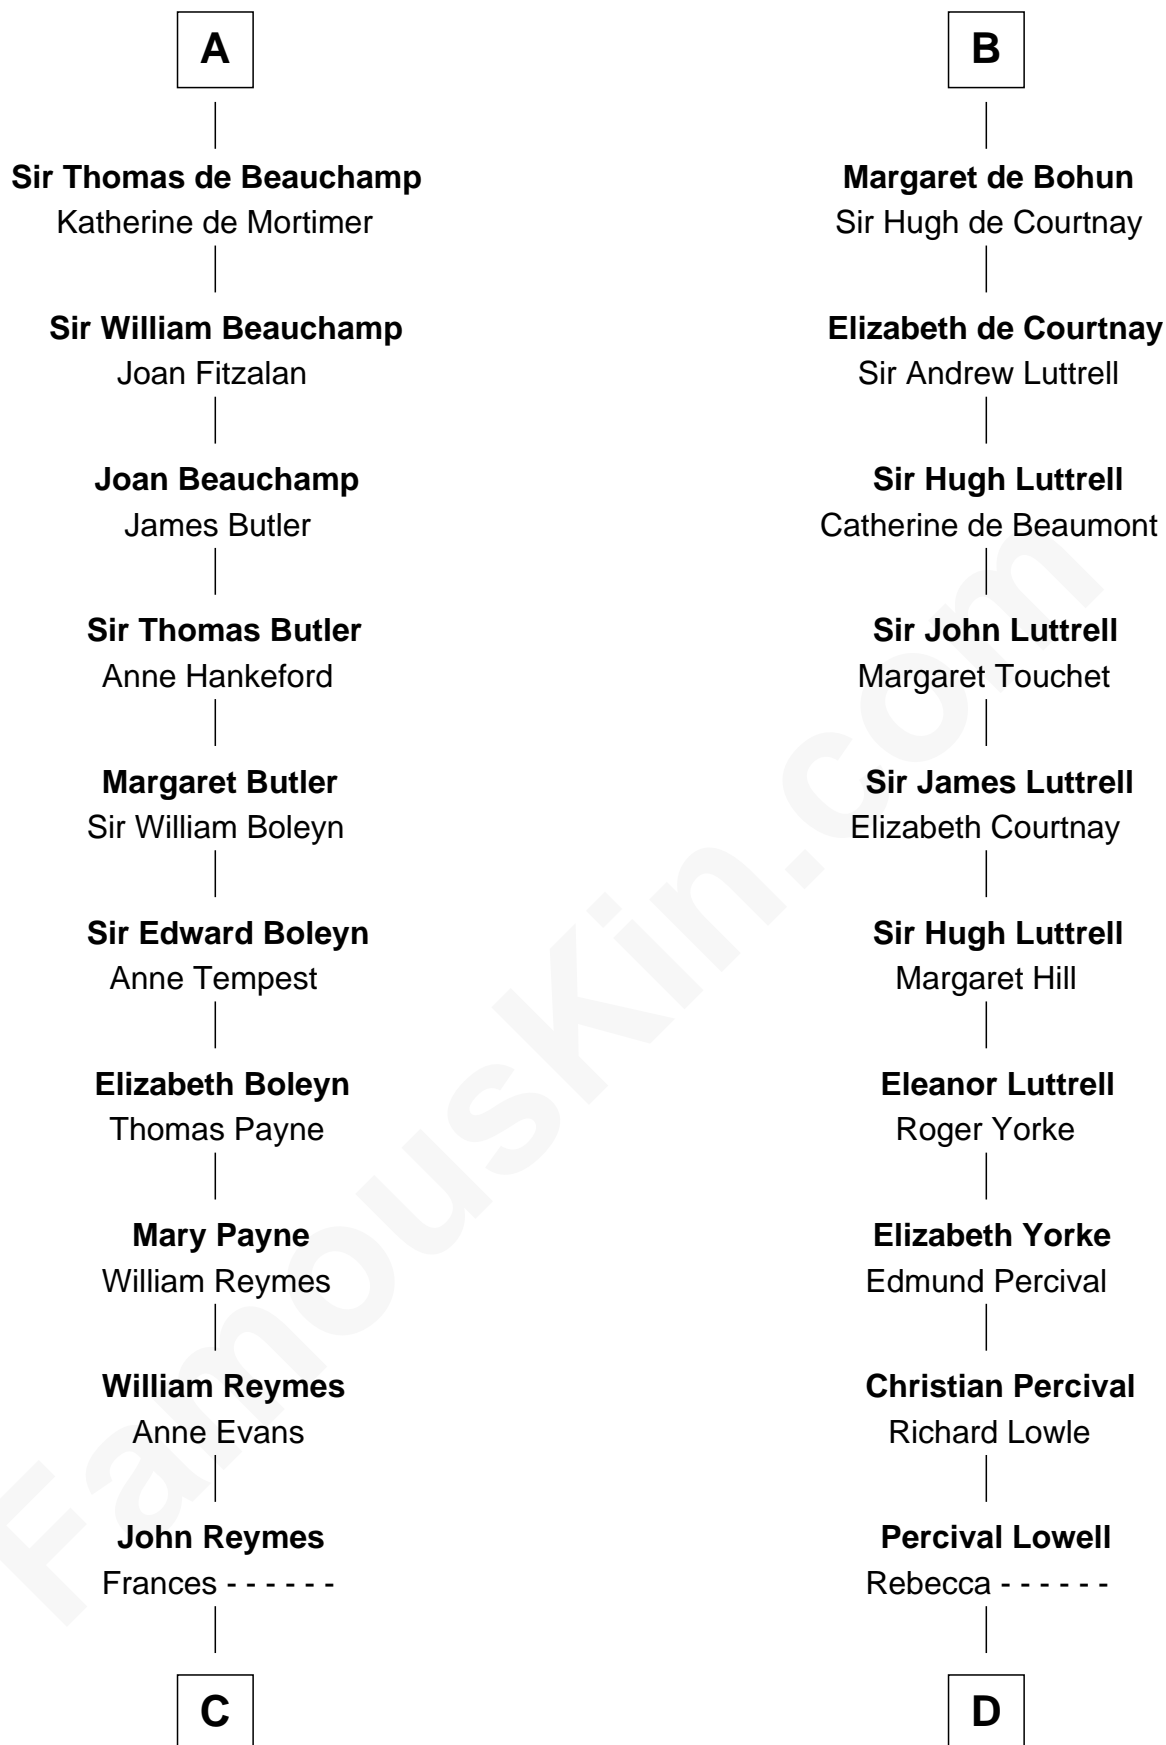

## Relationship Chart of

### William Floyd

*Signer of the Declaration of Independence*

21st cousin of

### General William Whipple

*Signer of the Declaration of Independence*

**Muitchertach O'Toole**

Cacht Inion Loigsig O'Morda

**C**

**Abigail Reymes**  
Rev. Nathaniel Brewster

Probable

**Sarah Brewster**  
Jonathan Smith

**Jonathan Smith**  
Elizabeth Platt

**Tabitha Smith**  
Nicholl Floyd

**William Floyd**  
*Signer of Declaration of Independence*

**D**

**Joanna Lowell**  
John Oliver

**Mary Oliver**  
Col. Samuel Appleton