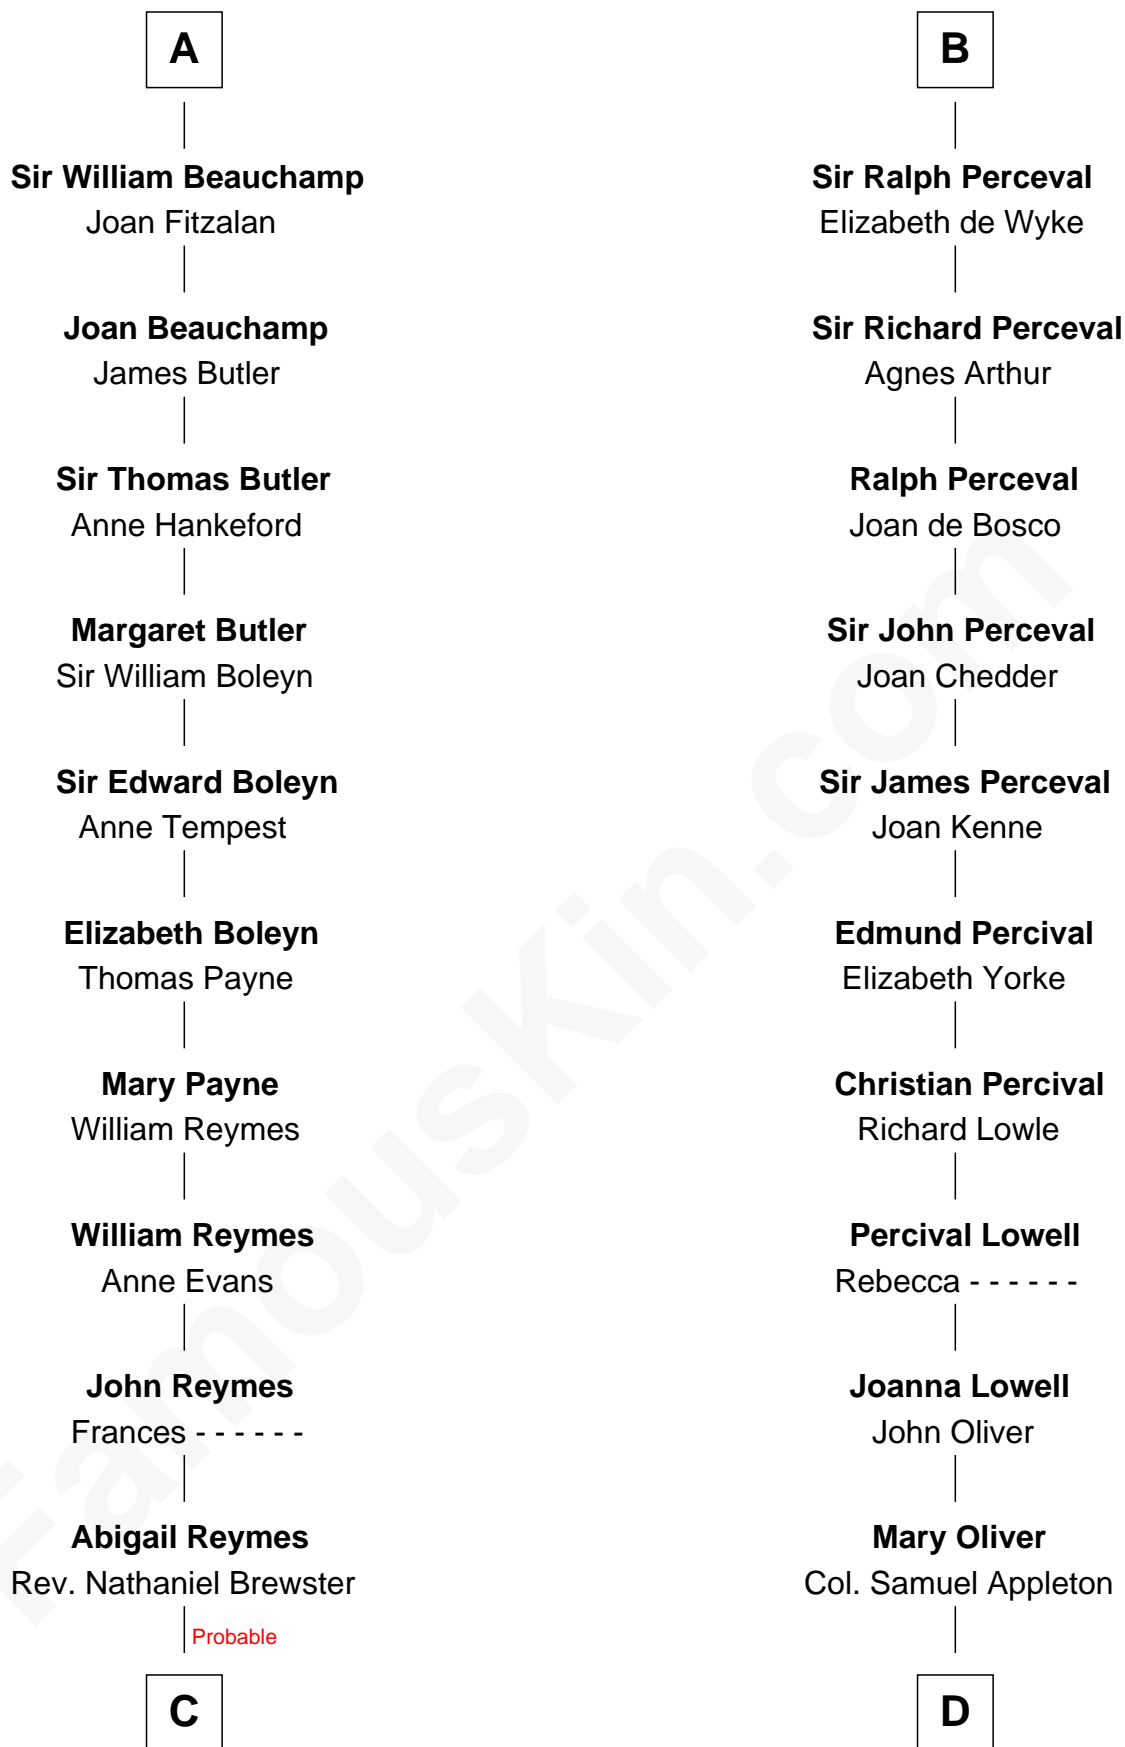

## Relationship Chart of

### William Floyd

*Signer of the Declaration of Independence*

19th cousin 1 time removed of

### General William Whipple

*Signer of the Declaration of Independence*

**C**

**Sarah Brewster**  
Jonathan Smith

**Jonathan Smith**  
Elizabeth Platt

**Tabitha Smith**  
Nicholl Floyd

**William Floyd**  
*Signer of Declaration of Independence*