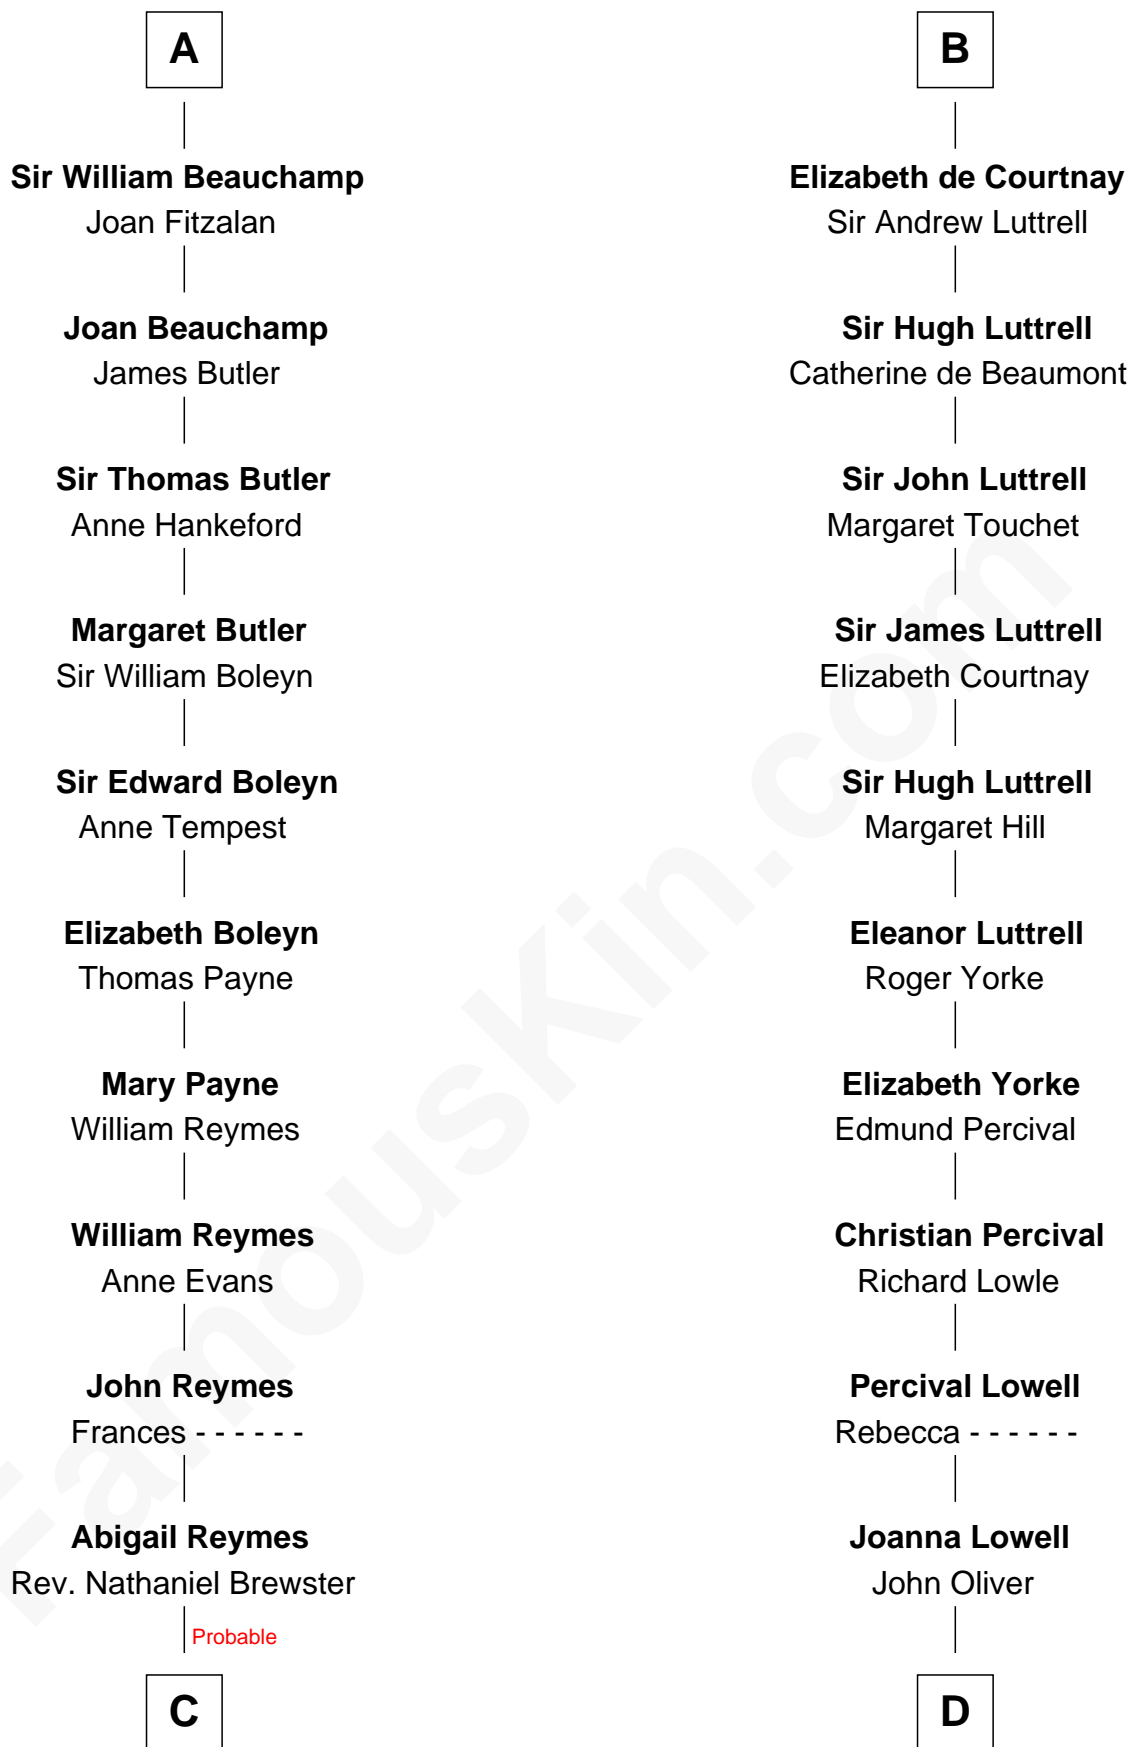

FamousKin.com

Relationship Chart of

William Floyd

Signer of the Declaration of Independence

20th cousin of

General William Whipple

Signer of the Declaration of Independence

Robert de Beaumont

Sir Hugh de Courtenay

Eleanor le Despencer

Sir Hugh de Courtenay

Agnes de St. John

Sir Hugh de Courtnay

Margaret de Bohun

B

C

Sarah Brewster

Jonathan Smith

Jonathan Smith

Elizabeth Platt

Tabitha Smith

Nicholl Floyd

William Floyd

Signer of Declaration of Independence