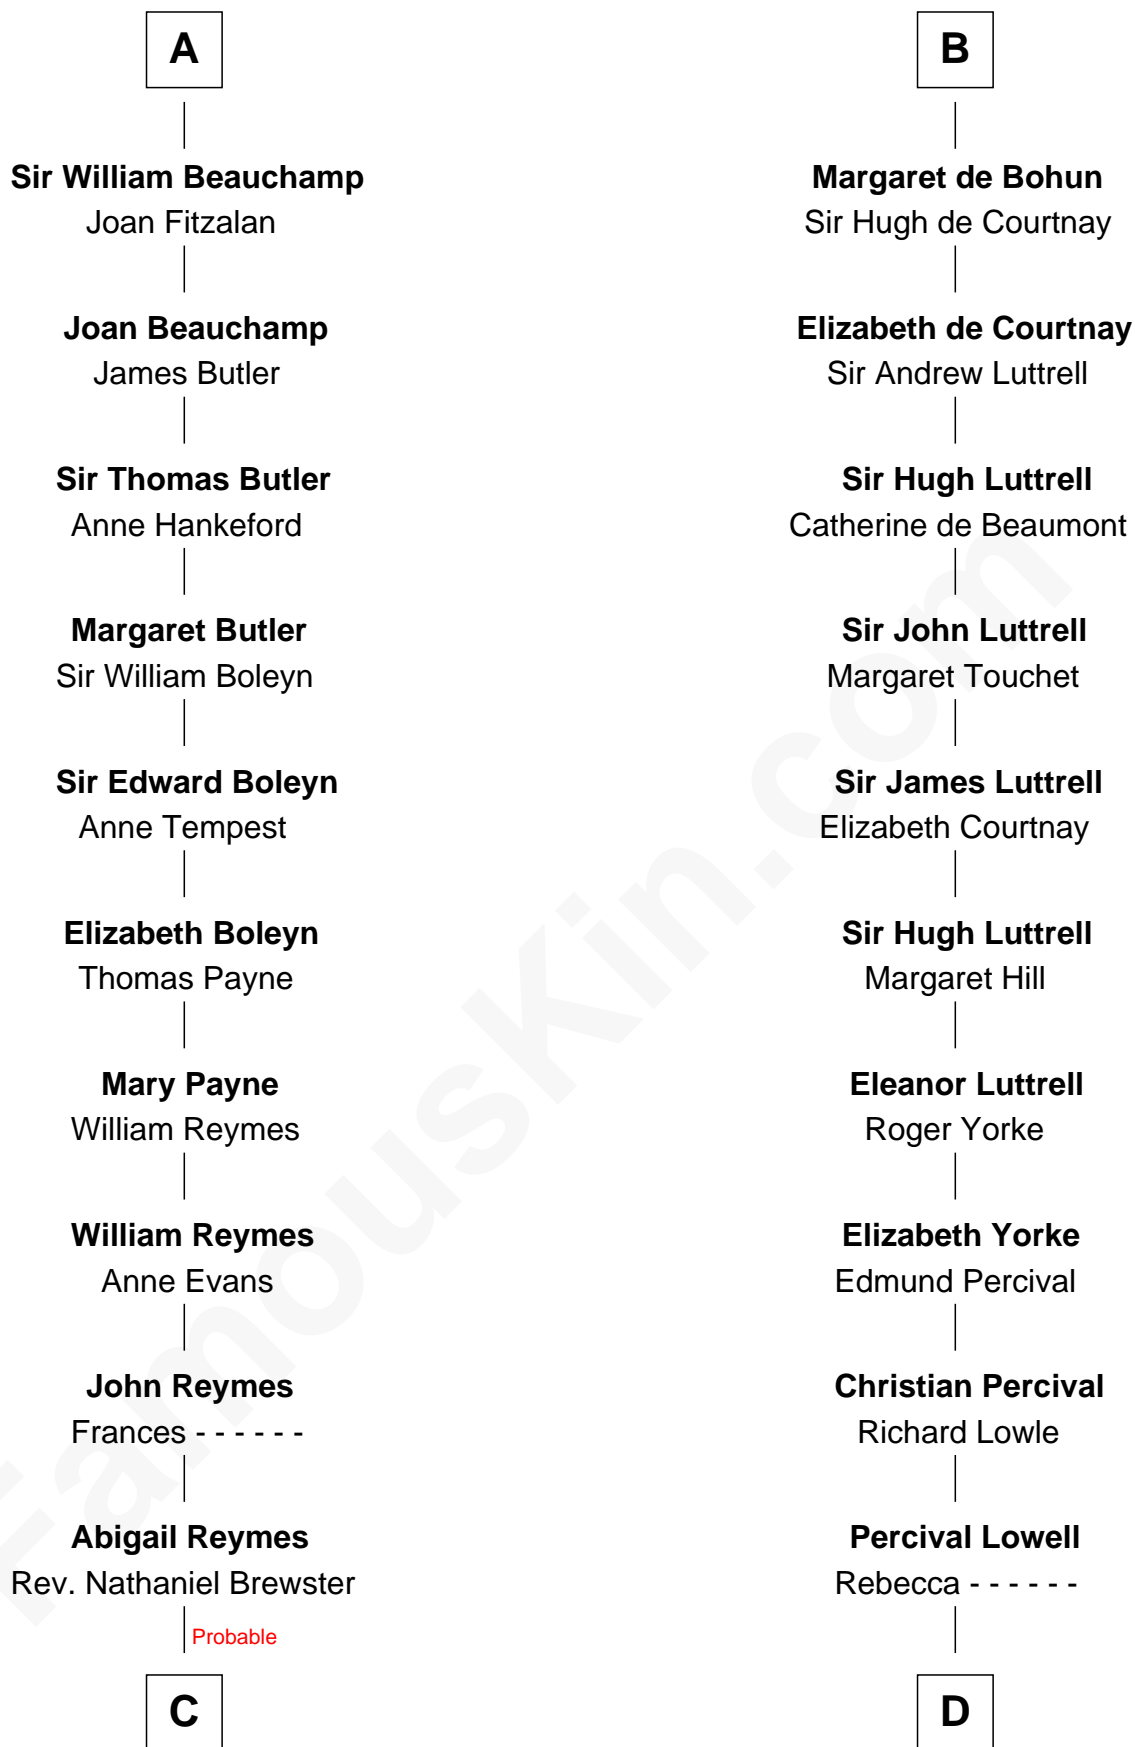

FamousKin.com

Relationship Chart of

William Floyd

Signer of the Declaration of Independence

20th cousin 1 time removed of

General William Whipple

Signer of the Declaration of Independence

C

Sarah Brewster
Jonathan Smith

Jonathan Smith
Elizabeth Platt

Tabitha Smith
Nicholl Floyd

William Floyd

Signer of Declaration of Independence

D

Joanna Lowell
John Oliver

Mary Oliver
Col. Samuel Appleton

Joanna Appleton
Matthew Whipple

William Whipple

Mary Cutts

General William Whipple

Signer of Declaration of Independence

FamousKin.com