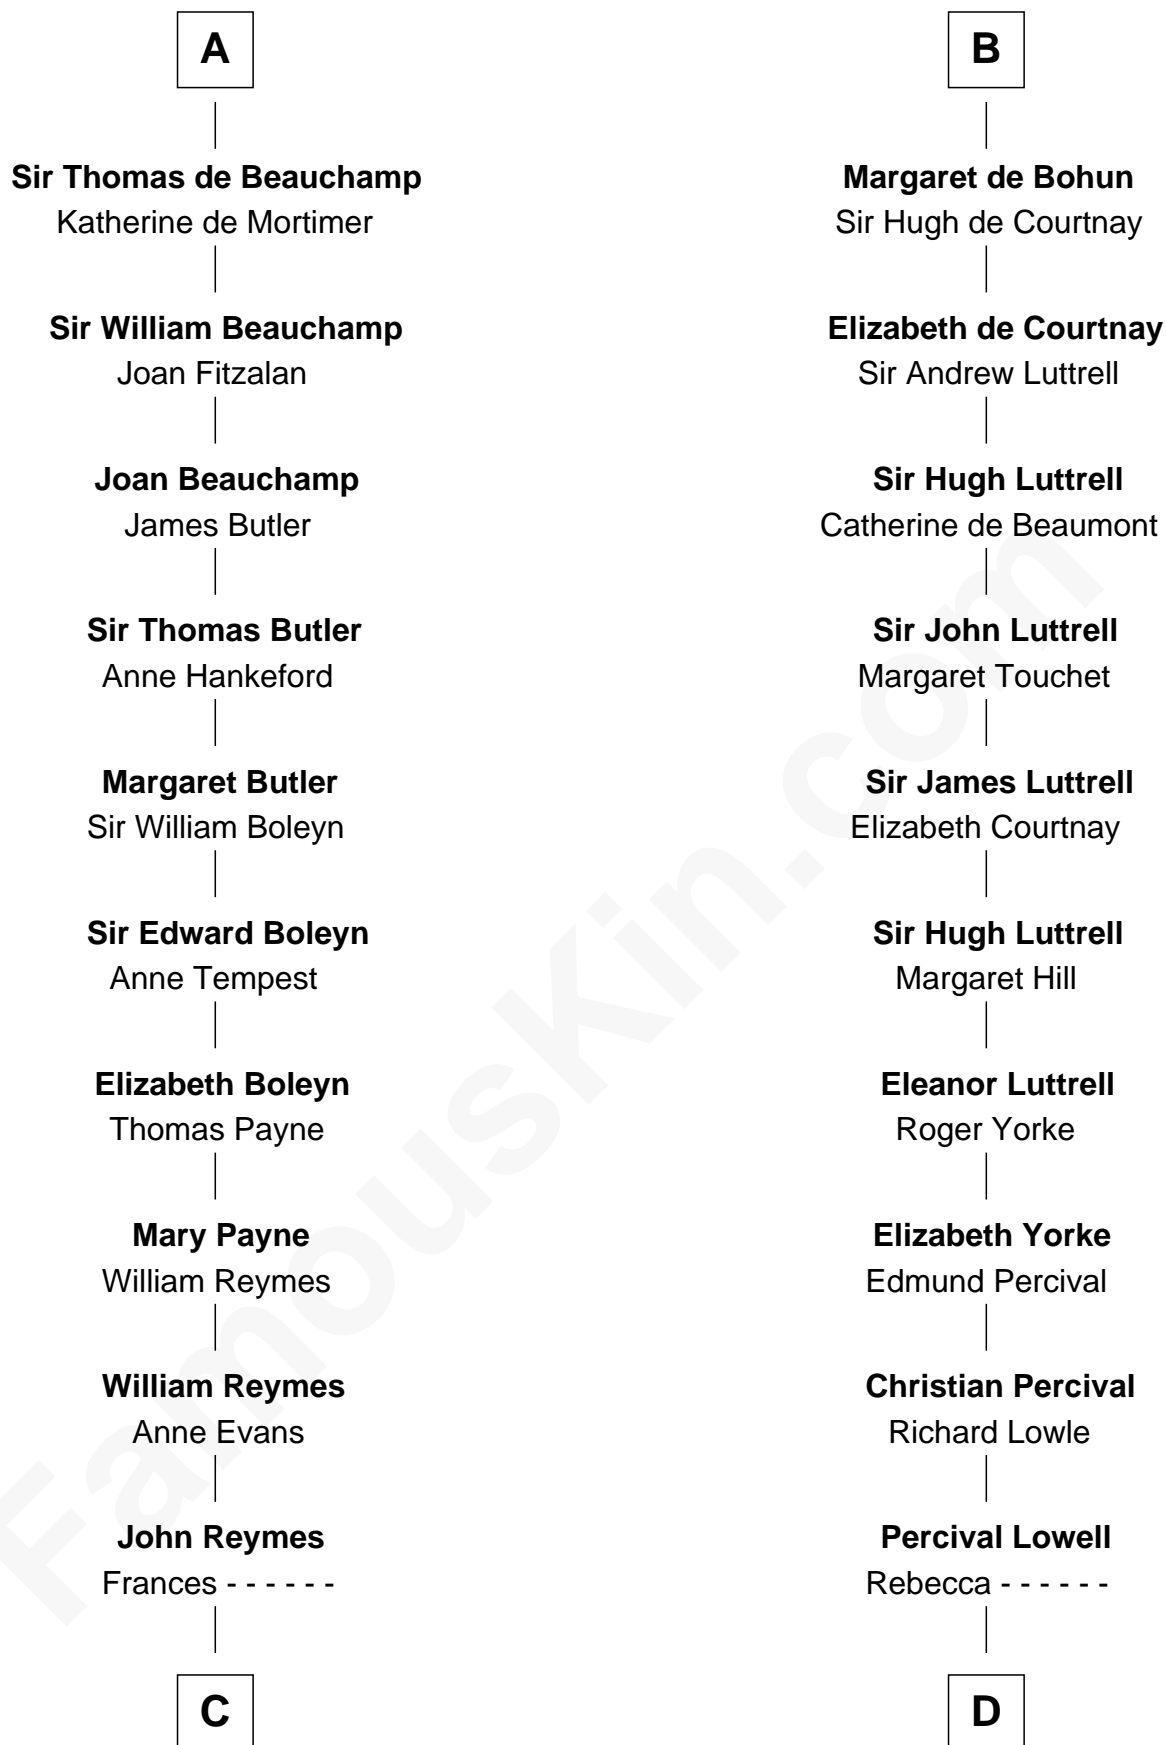

FamousKin.com

Relationship Chart of

William Floyd

Signer of the Declaration of Independence

21st cousin of

General William Whipple

Signer of the Declaration of Independence

C

Abigail Reymes
Rev. Nathaniel Brewster

Probable

Sarah Brewster
Jonathan Smith

Jonathan Smith
Elizabeth Platt

Tabitha Smith
Nicholl Floyd

William Floyd
Signer of Declaration of Independence

D

Joanna Lowell
John Oliver

Mary Oliver
Col. Samuel Appleton

Joanna Appleton
Matthew Whipple

William Whipple
Mary Cutts

General William Whipple
Signer of Declaration of Independence