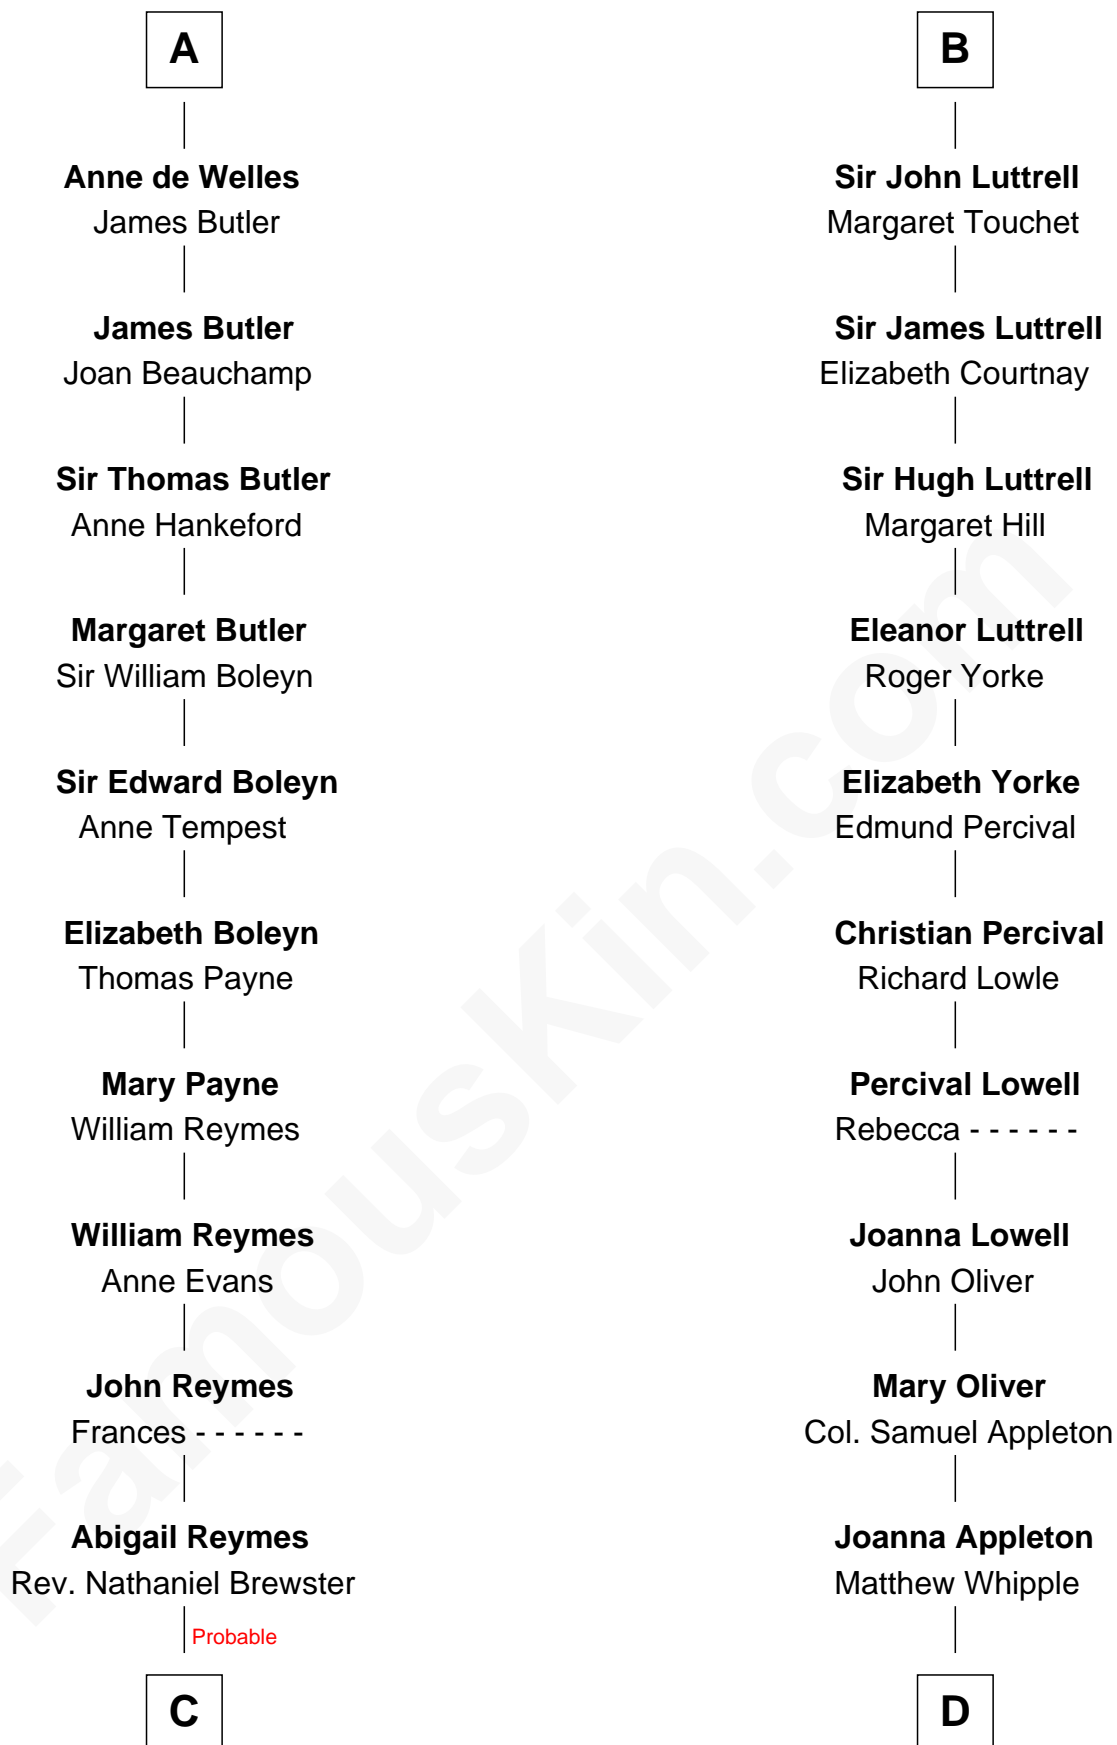

FamousKin.com

Relationship Chart of

William Floyd

Signer of the Declaration of Independence

18th cousin 2 times removed of

General William Whipple

Signer of the Declaration of Independence

C

Sarah Brewster
Jonathan Smith

Jonathan Smith
Elizabeth Platt

Tabitha Smith
Nicholl Floyd

William Floyd
Signer of Declaration of Independence

D

William Whipple
Mary Cutts

General William Whipple
Signer of Declaration of Independence