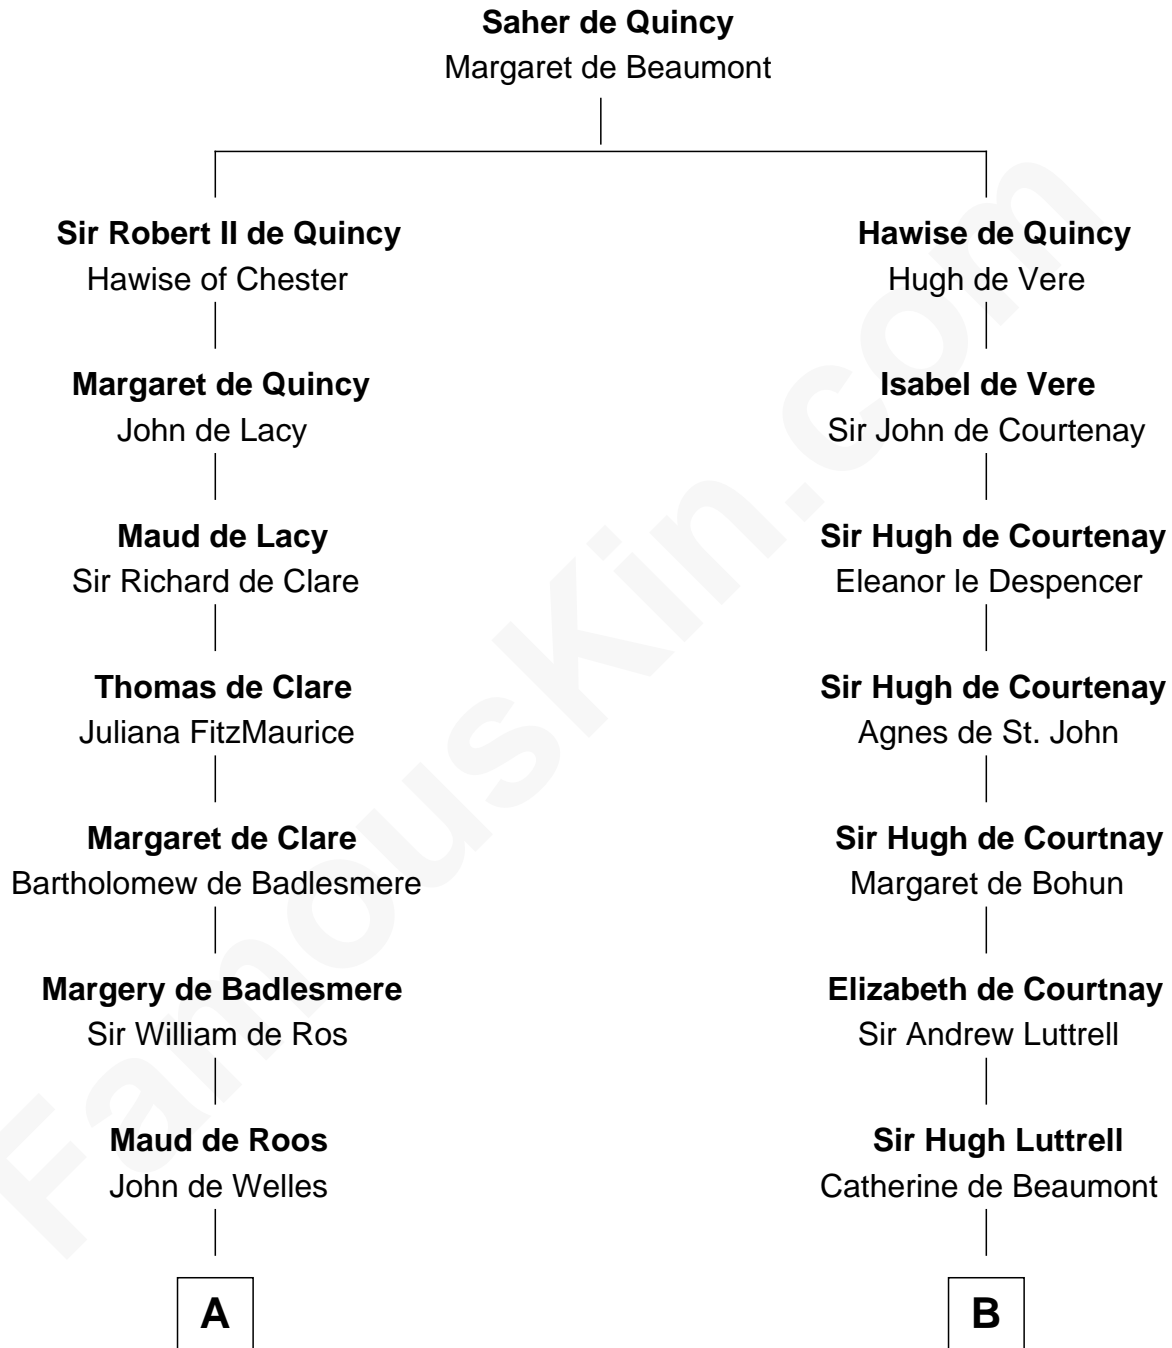

FamousKin.com

Relationship Chart of

William Floyd

Signer of the Declaration of Independence

18th cousin 2 times removed of

General William Whipple

Signer of the Declaration of Independence

C

Sarah Brewster
Jonathan Smith

Jonathan Smith
Elizabeth Platt

Tabitha Smith
Nicholl Floyd

William Floyd
Signer of Declaration of Independence

D

William Whipple
Mary Cutts

General William Whipple
Signer of Declaration of Independence