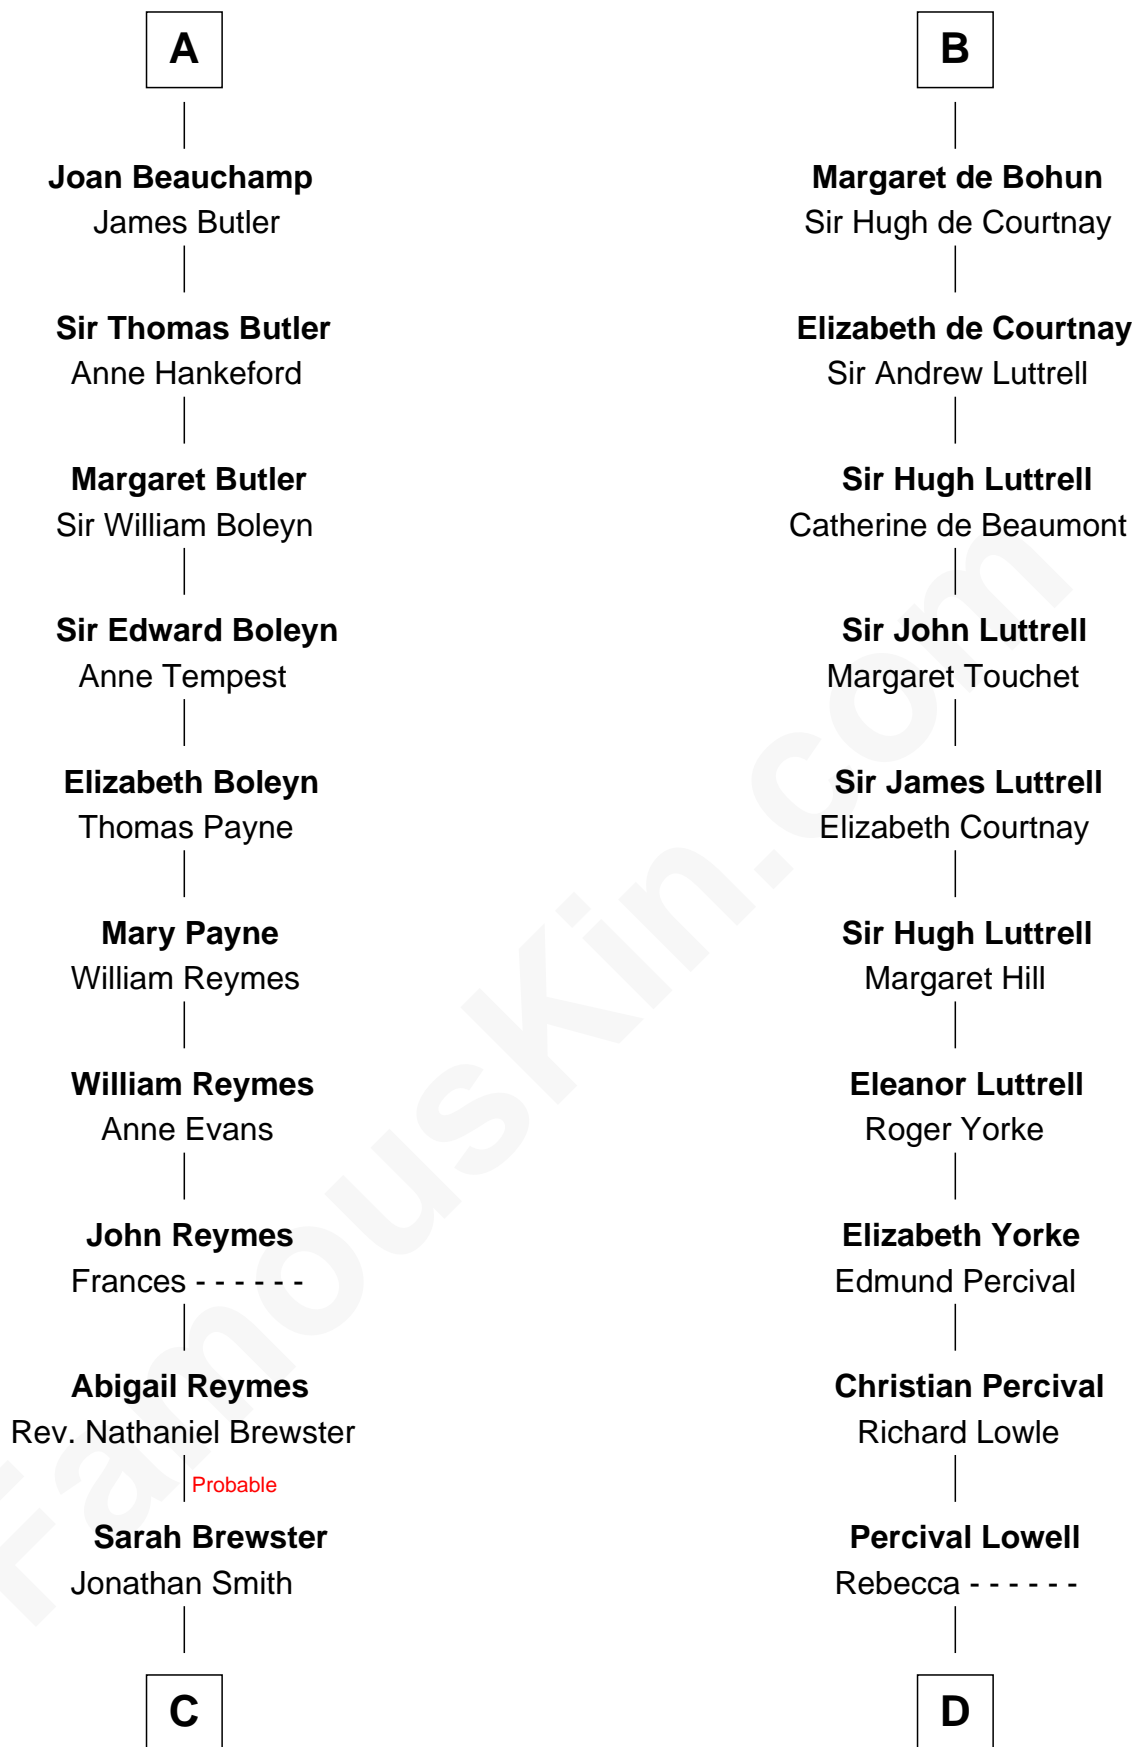

FamousKin.com

Relationship Chart of

William Floyd

Signer of the Declaration of Independence

19th cousin 2 times removed of

General William Whipple

Signer of the Declaration of Independence

Geoffrey de Mandeville

Rohese de Vere

C

Jonathan Smith

Elizabeth Platt

Tabitha Smith

Nicholl Floyd

William Floyd

Signer of Declaration of Independence

Mary Cutts

General William Whipple

Signer of Declaration of Independence

FamousKin.com