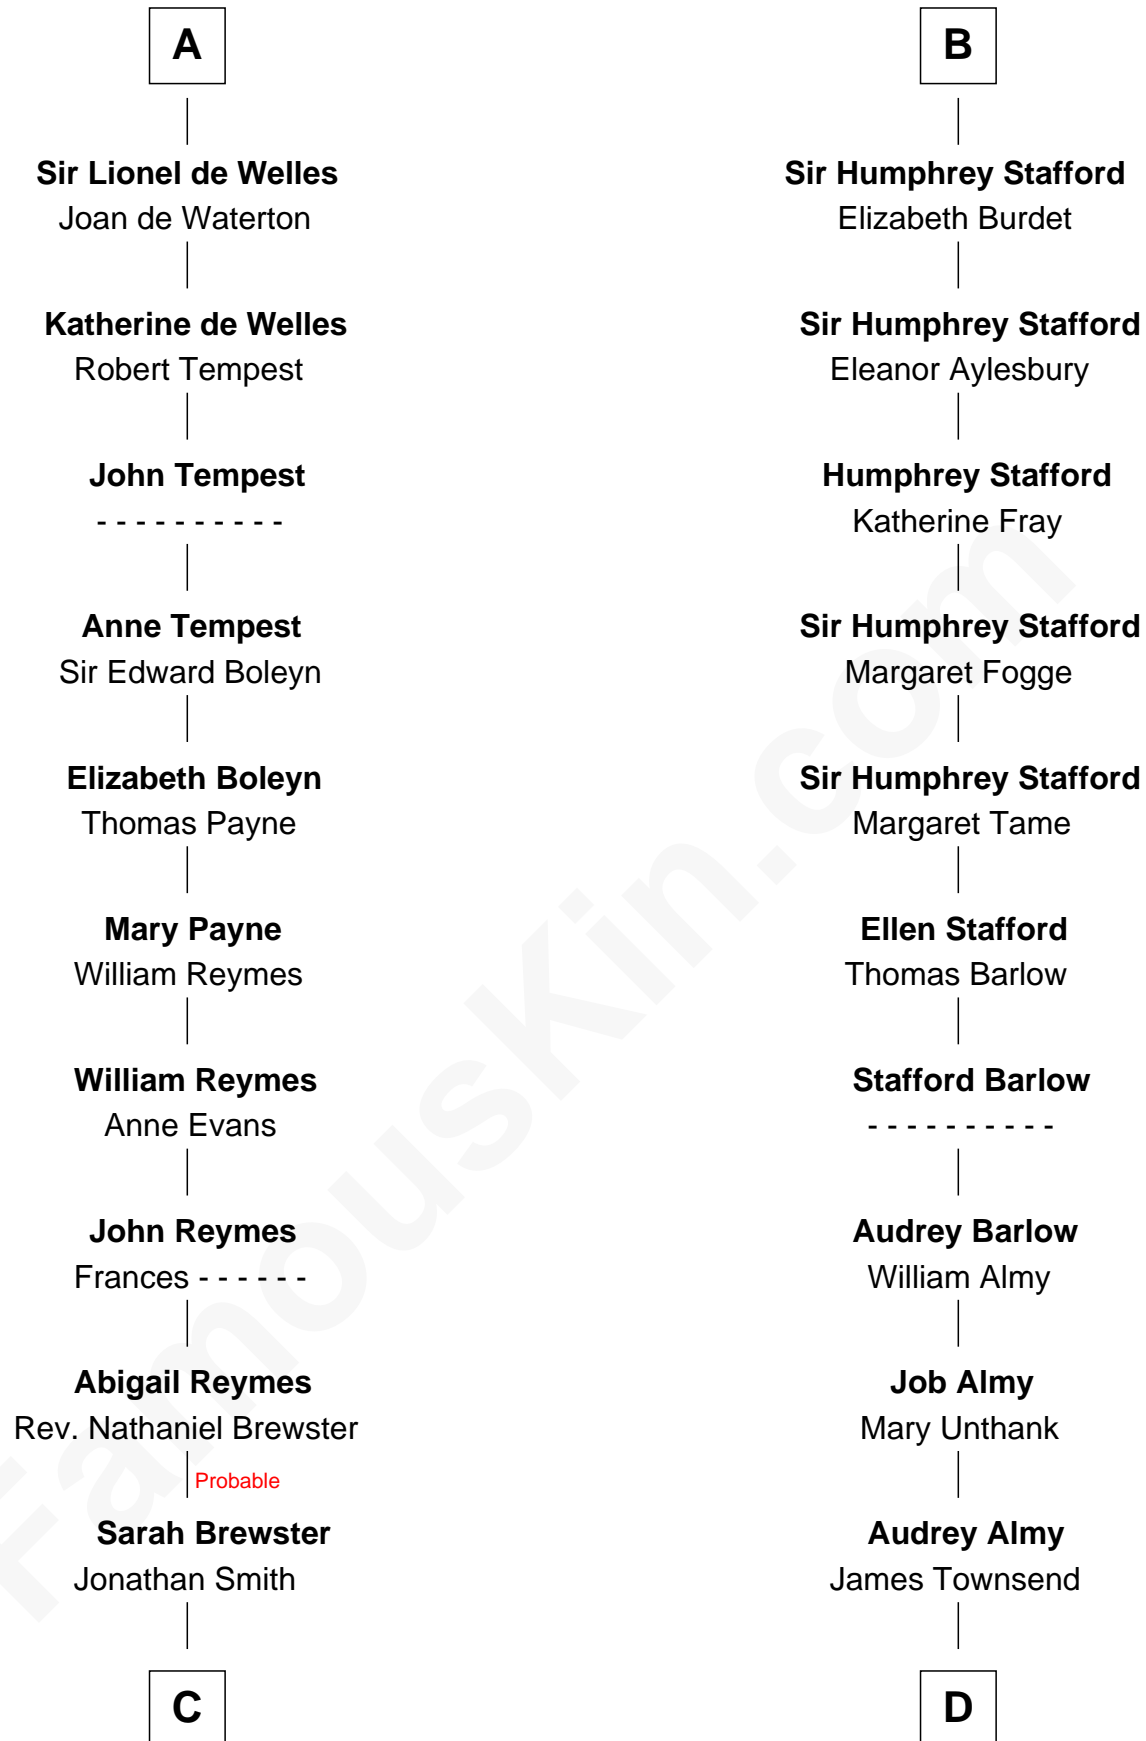

# FamousKin.com Relationship Chart of

**William Floyd**

*Signer of the Declaration of Independence*

19th cousin of

**Robert Townsend**

*Member of the Culper Spy Ring during the American Revolution*

**C**

**Jonathan Smith**

Elizabeth Platt

**Tabitha Smith**

Nicholl Floyd

**William Floyd**

*Signer of Declaration of Independence*

**D**

**Jacob Townsend**

Phoebe Seaman

**Samuel Townsend**

Sarah Stoddard

**Robert Townsend**

*Spy known as "Culper Jr."*

FamousKin.com