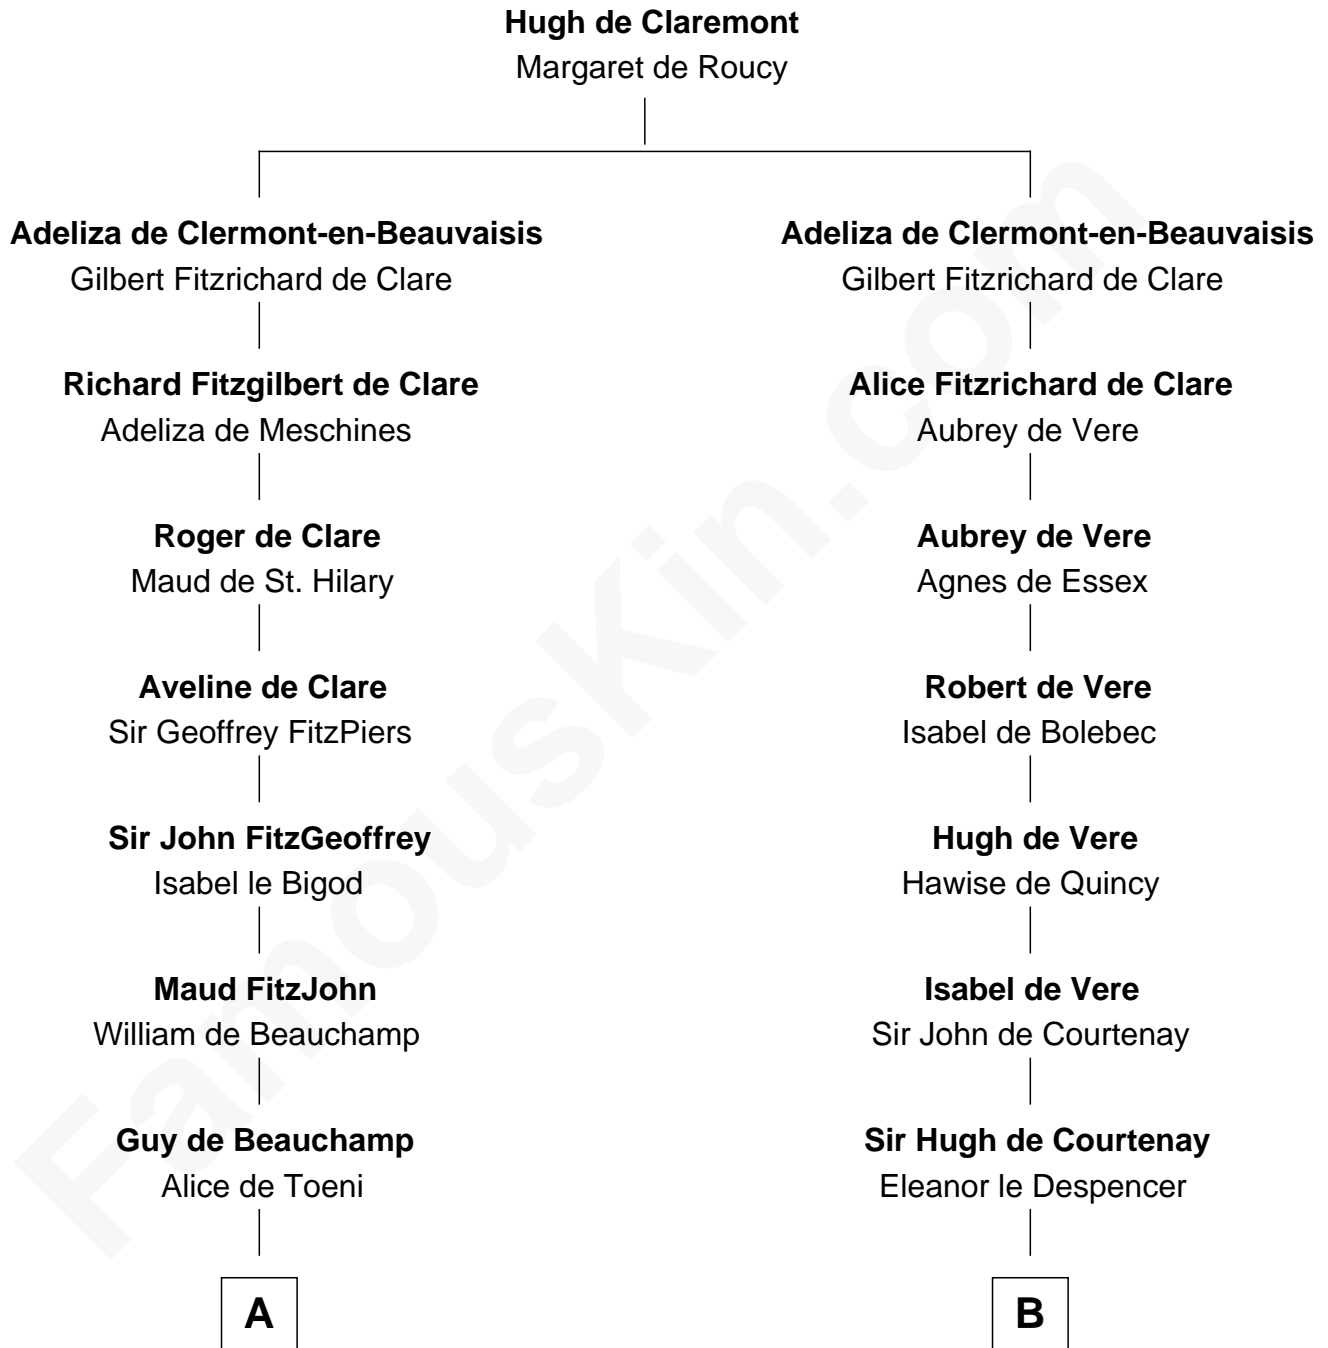

## Relationship Chart of

### William Floyd

*Signer of the Declaration of Independence*

21st cousin of

### Caleb Brewster

*Member of the Culper Spy Ring during the American Revolution*

**C**

**Abigail Reymes**  
Rev. Nathaniel Brewster

Probable

**Sarah Brewster**  
Jonathan Smith

**Jonathan Smith**  
Elizabeth Platt