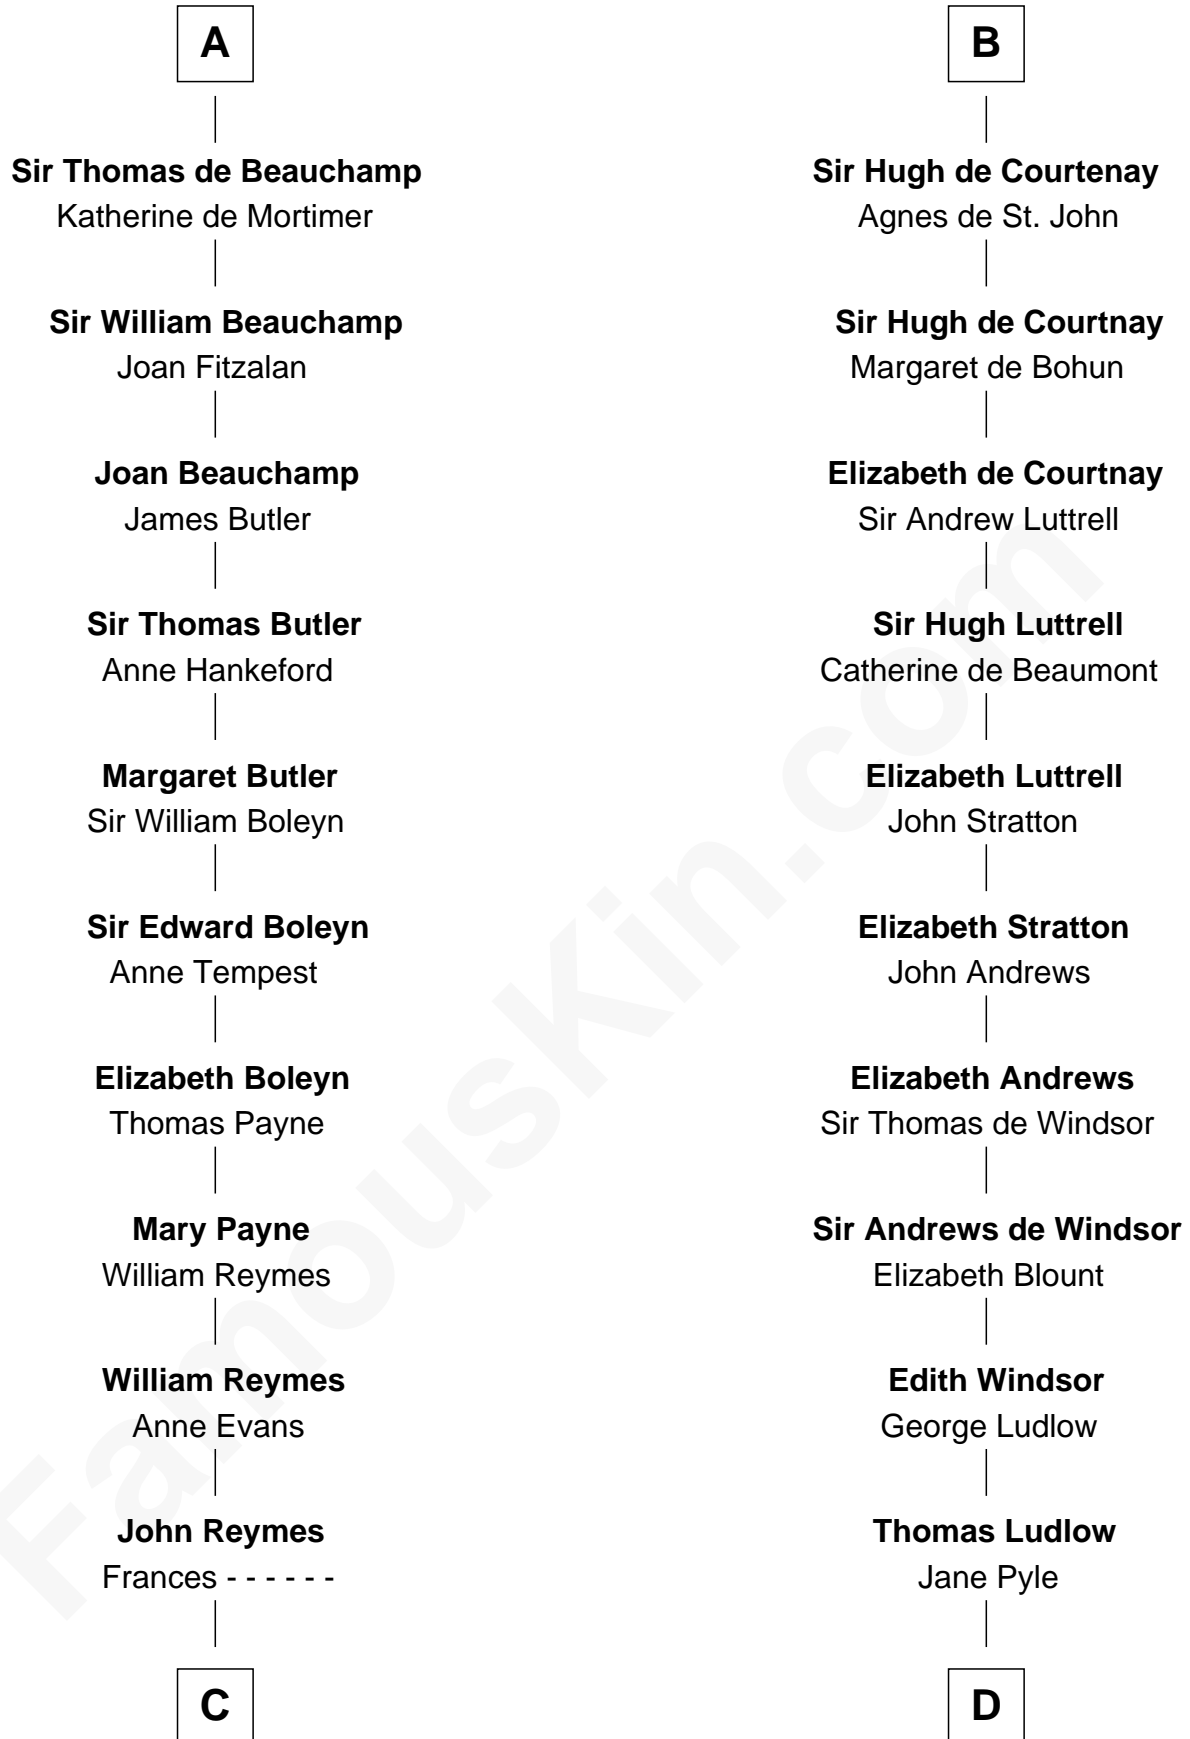

## Relationship Chart of

### William Floyd

*Signer of the Declaration of Independence*

21st cousin of

### Caleb Brewster

*Member of the Culper Spy Ring during the American Revolution*

**C**

**Abigail Reymes**  
Rev. Nathaniel Brewster

Probable

**Sarah Brewster**  
Jonathan Smith

**Jonathan Smith**  
Elizabeth Platt