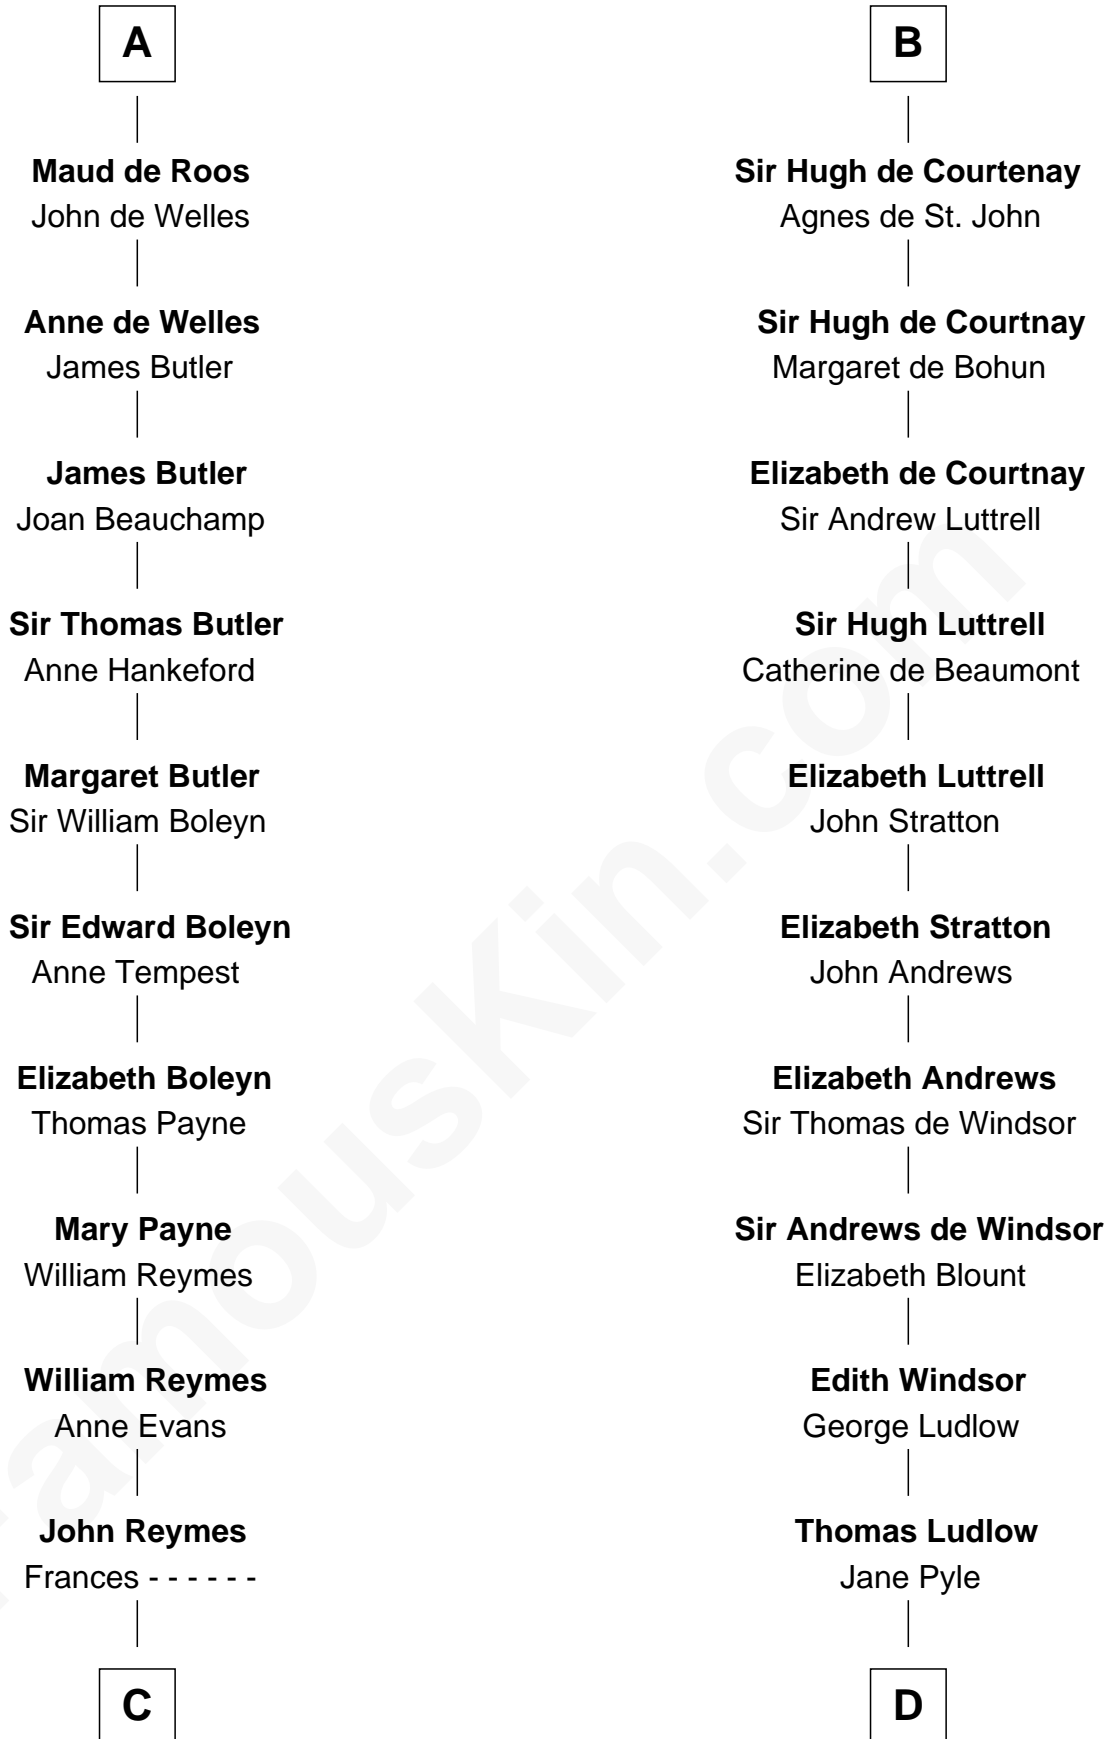

# FamousKin.com Relationship Chart of

**William Floyd**

*Signer of the Declaration of Independence*

21st cousin of

**Caleb Brewster**

*Member of the Culper Spy Ring during the American Revolution*

**Richard Fitzgilbert**

Rohese Giffard

**C**

**Abigail Reymes**  
Rev. Nathaniel Brewster

Probable

**Sarah Brewster**  
Jonathan Smith

**Jonathan Smith**  
Elizabeth Platt

**Tabitha Smith**  
Nicholl Floyd

**William Floyd**  
*Signer of Declaration of Independence*

**D**

**Roger Ludlow**  
Mary Cogan

**Sarah Ludlow**  
Rev. Nathaniel Brewster

**Daniel Brewster**  
Anna Jayne

**Benjamin Brewster**  
Sarah Biggs

**Caleb Brewster**  
*Member of the Culper Spy Ring*