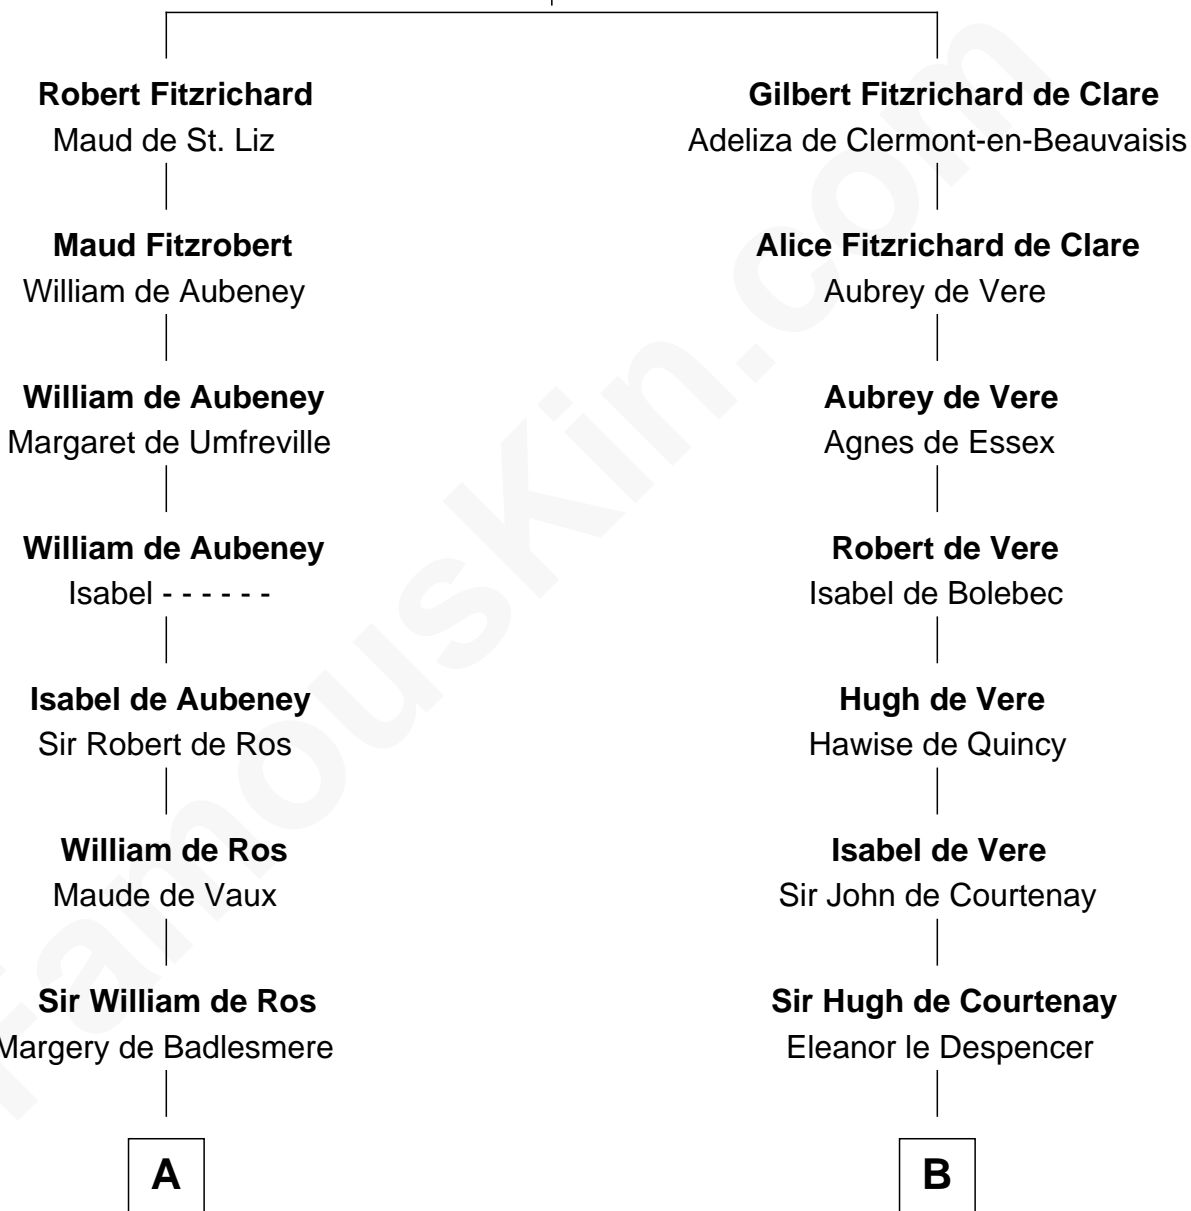

# FamousKin.com Relationship Chart of

**William Floyd**

*Signer of the Declaration of Independence*

21st cousin of

**Caleb Brewster**

*Member of the Culper Spy Ring during the American Revolution*

**Richard Fitzgilbert**

Rohese Giffard

**C**

**Abigail Reymes**  
Rev. Nathaniel Brewster

Probable

**Sarah Brewster**  
Jonathan Smith

**Jonathan Smith**  
Elizabeth Platt

**Tabitha Smith**  
Nicholl Floyd

**William Floyd**  
*Signer of Declaration of Independence*