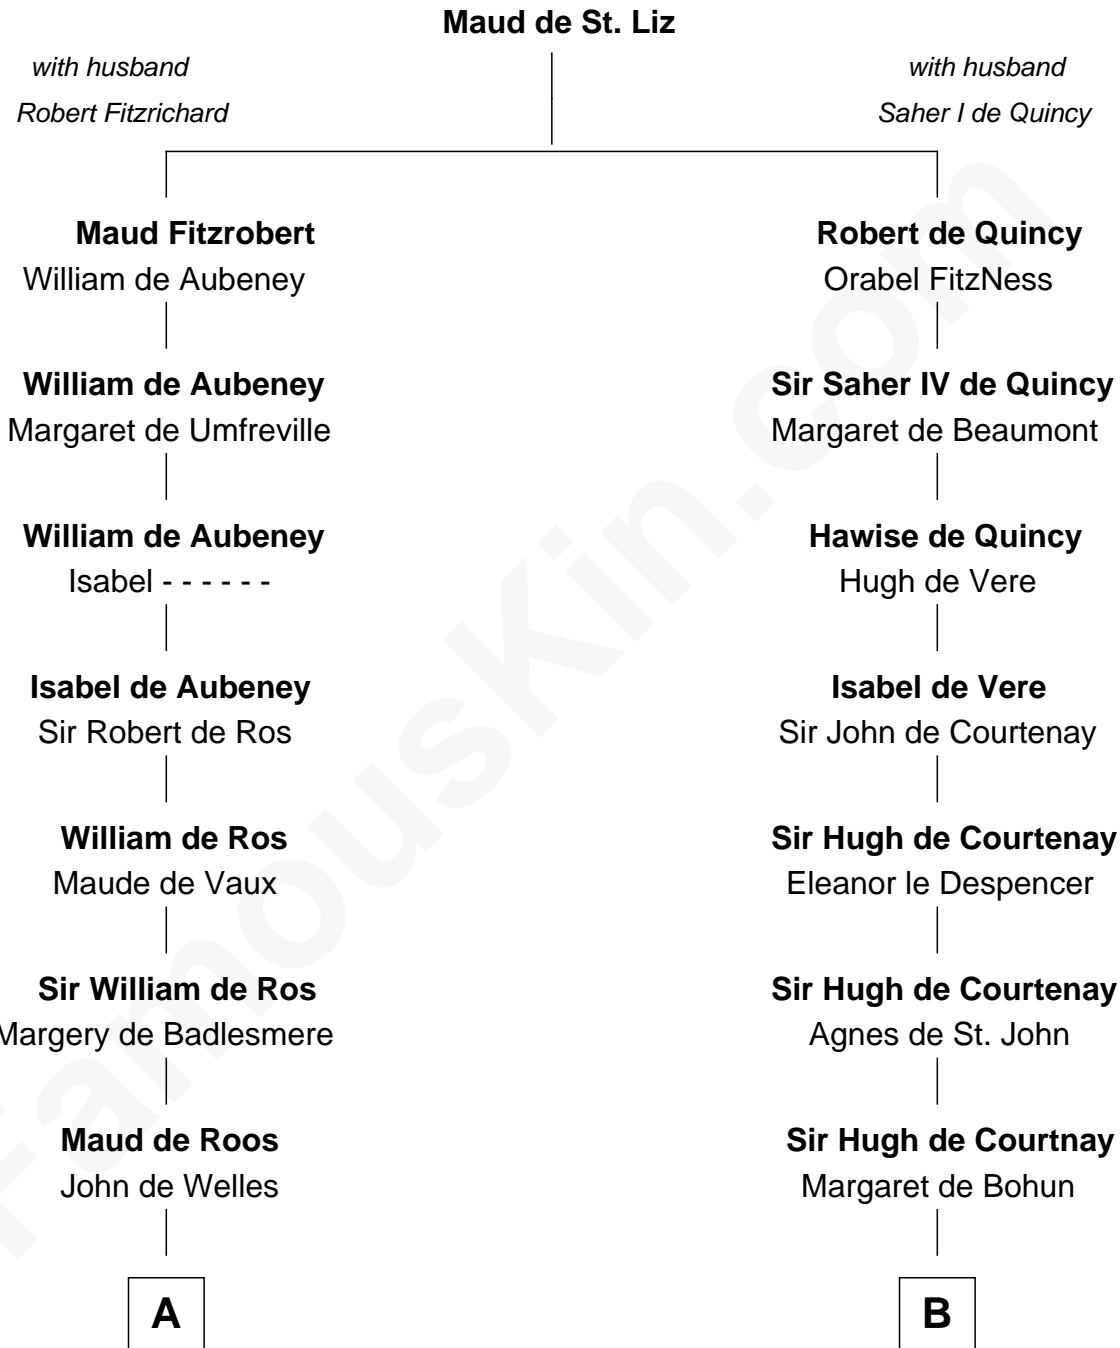

FamousKin.com

Relationship Chart of

William Floyd

Signer of the Declaration of Independence

19th cousin 1 time removed of

Caleb Brewster

Member of the Culper Spy Ring during the American Revolution

C

Sarah Brewster
Jonathan Smith

Jonathan Smith
Elizabeth Platt

Tabitha Smith
Nicholl Floyd

William Floyd
Signer of Declaration of Independence

D

Daniel Brewster
Anna Jayne

Benjamin Brewster
Sarah Biggs

Caleb Brewster
Member of the Culper Spy Ring