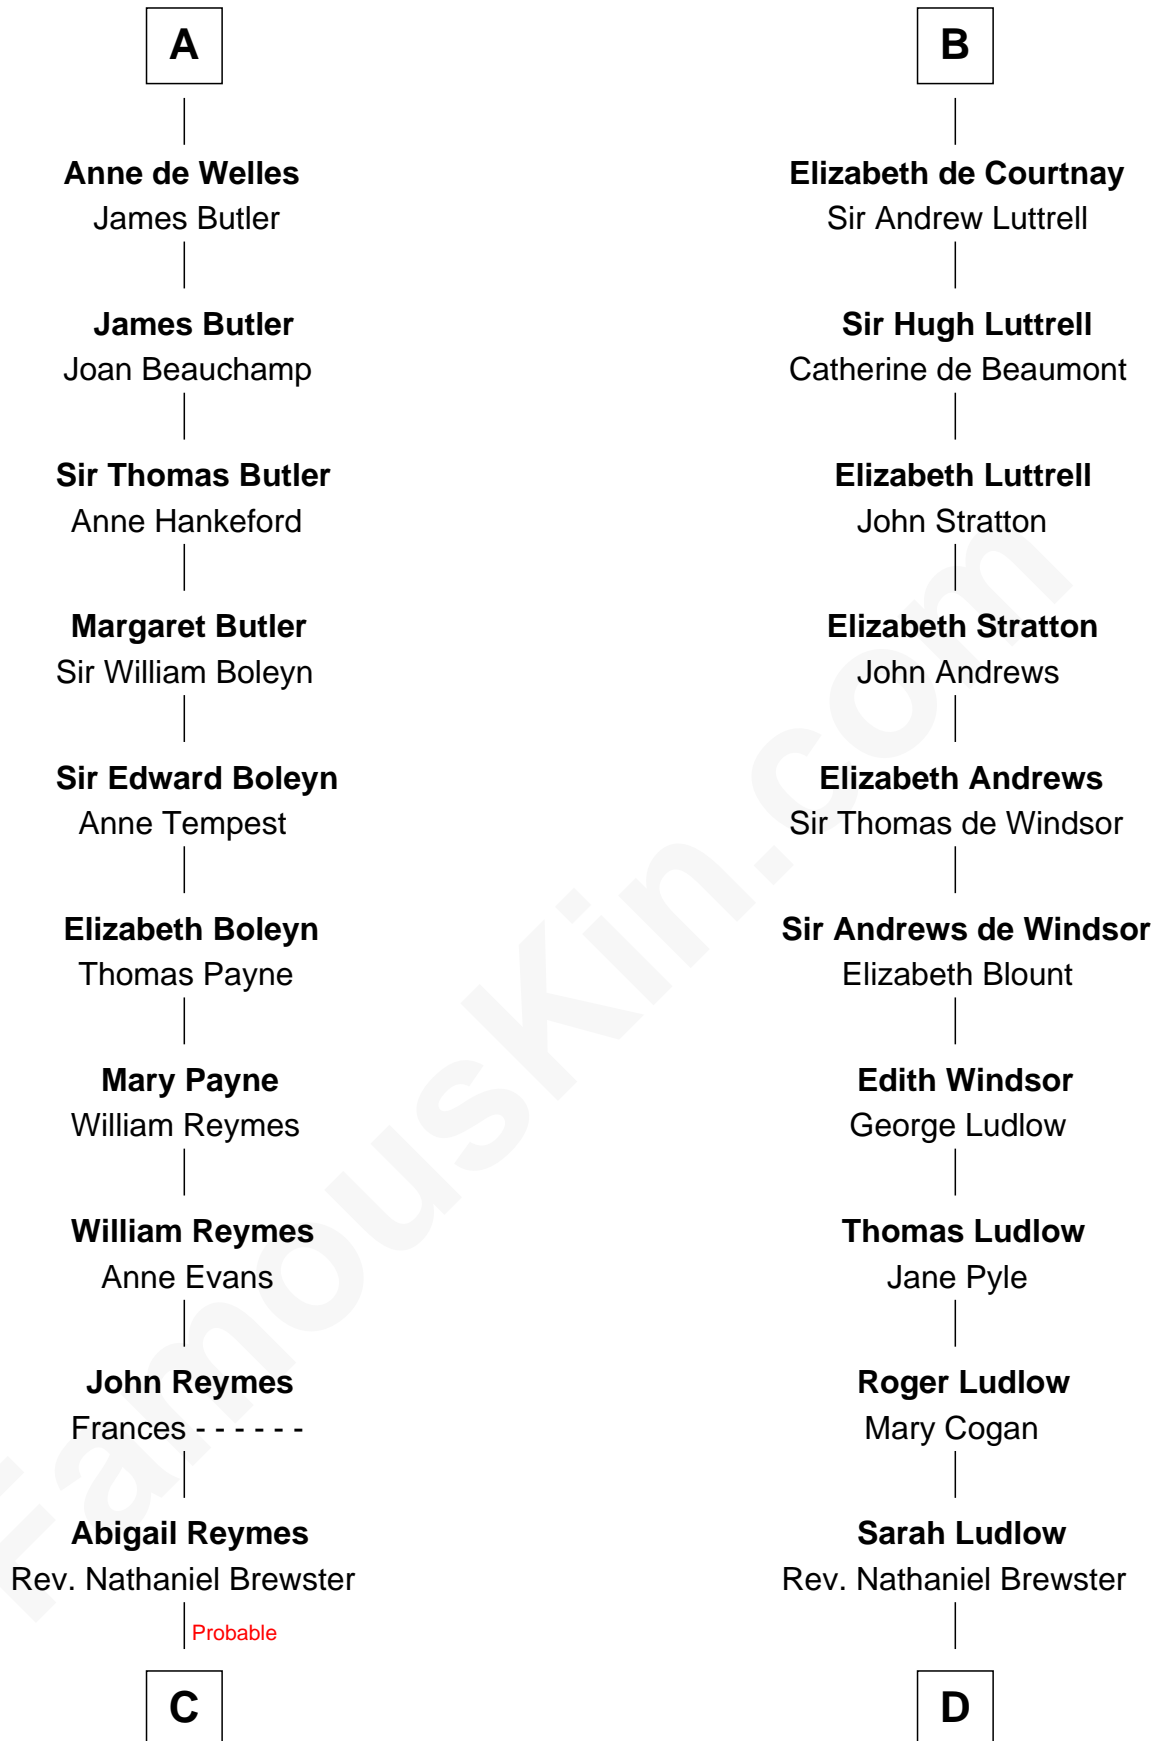

FamousKin.com

Relationship Chart of

William Floyd

Signer of the Declaration of Independence

19th cousin 1 time removed of

Caleb Brewster

Member of the Culper Spy Ring during the American Revolution

C

Sarah Brewster
Jonathan Smith

Jonathan Smith
Elizabeth Platt

Tabitha Smith
Nicholl Floyd

William Floyd
Signer of Declaration of Independence

D

Daniel Brewster
Anna Jayne

Benjamin Brewster
Sarah Biggs

Caleb Brewster
Member of the Culper Spy Ring