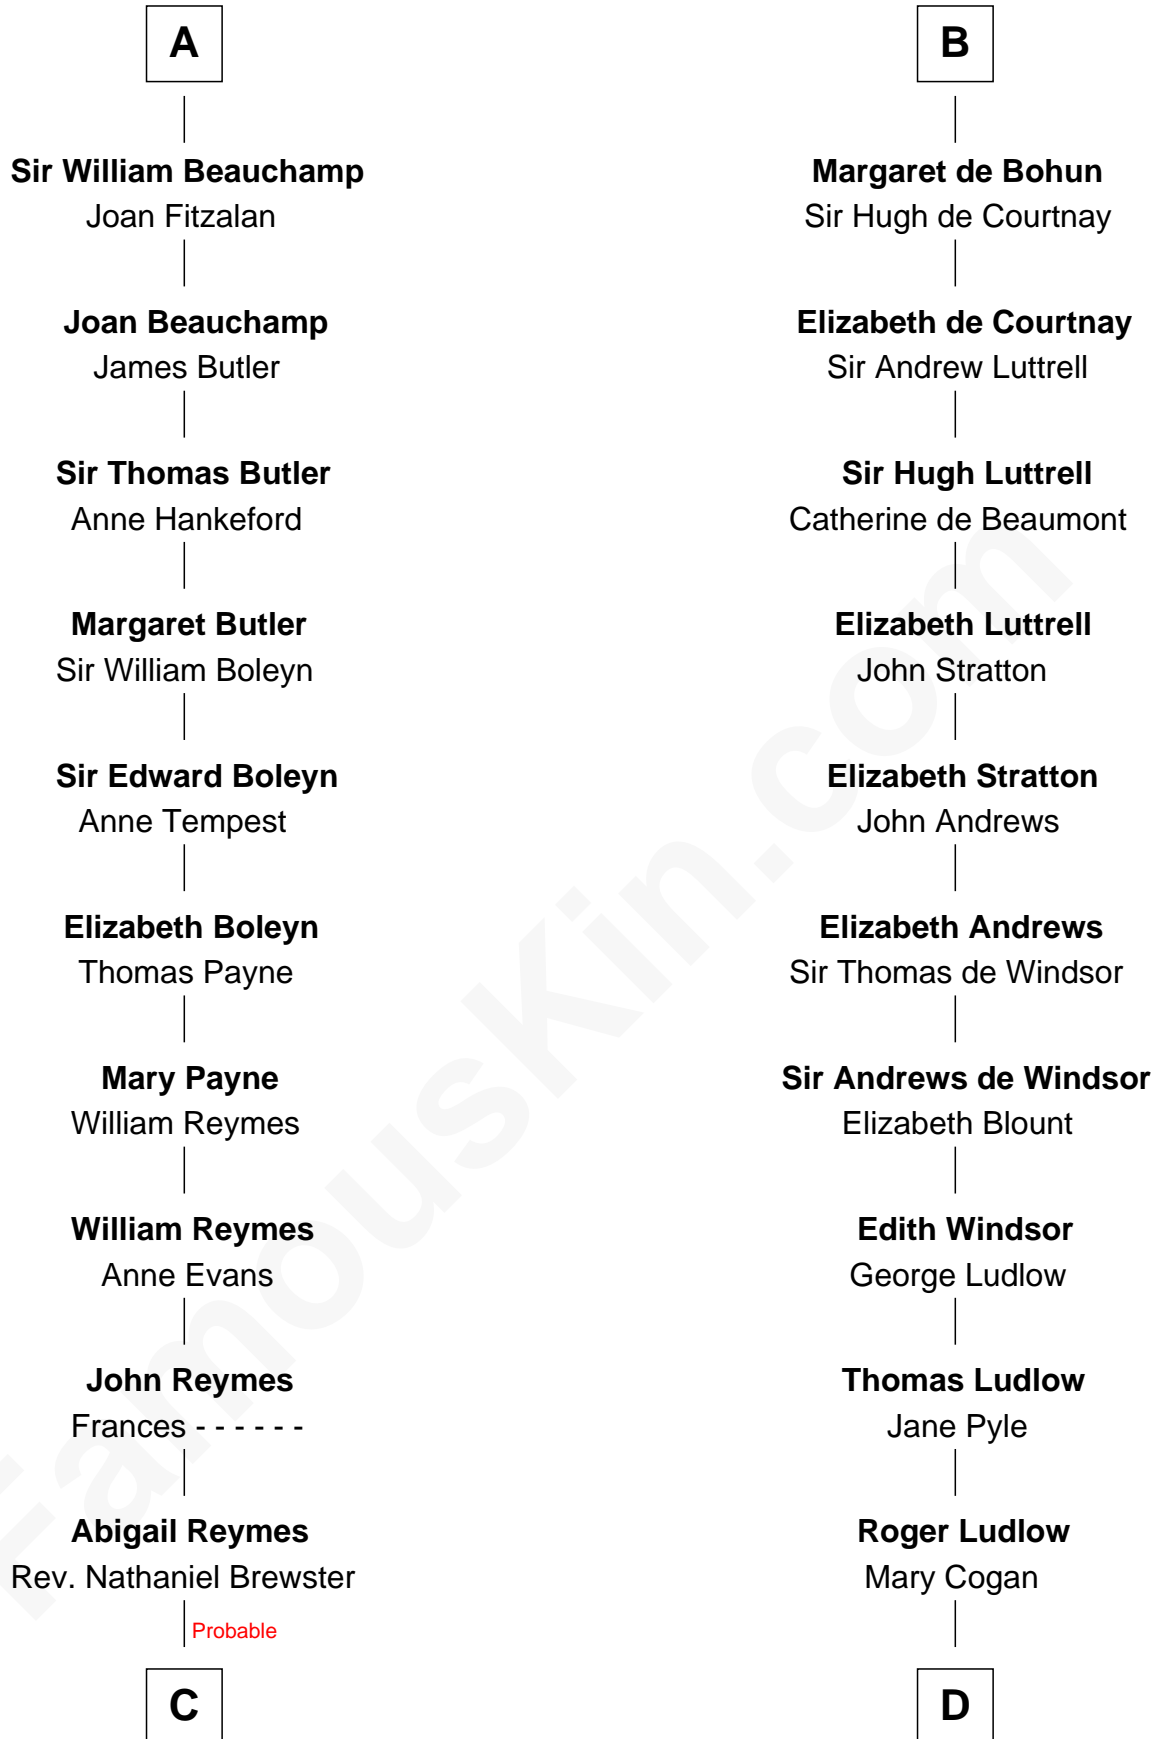

FamousKin.com Relationship Chart of

William Floyd

Signer of the Declaration of Independence

20th cousin of

Caleb Brewster

Member of the Culper Spy Ring during the American Revolution

C

Sarah Brewster
Jonathan Smith

Jonathan Smith
Elizabeth Platt

Tabitha Smith
Nicholl Floyd

William Floyd

Signer of Declaration of Independence

D

Sarah Ludlow
Rev. Nathaniel Brewster

Daniel Brewster
Anna Jayne

Benjamin Brewster
Sarah Biggs

Caleb Brewster

Member of the Culper Spy Ring

FamousKin.com