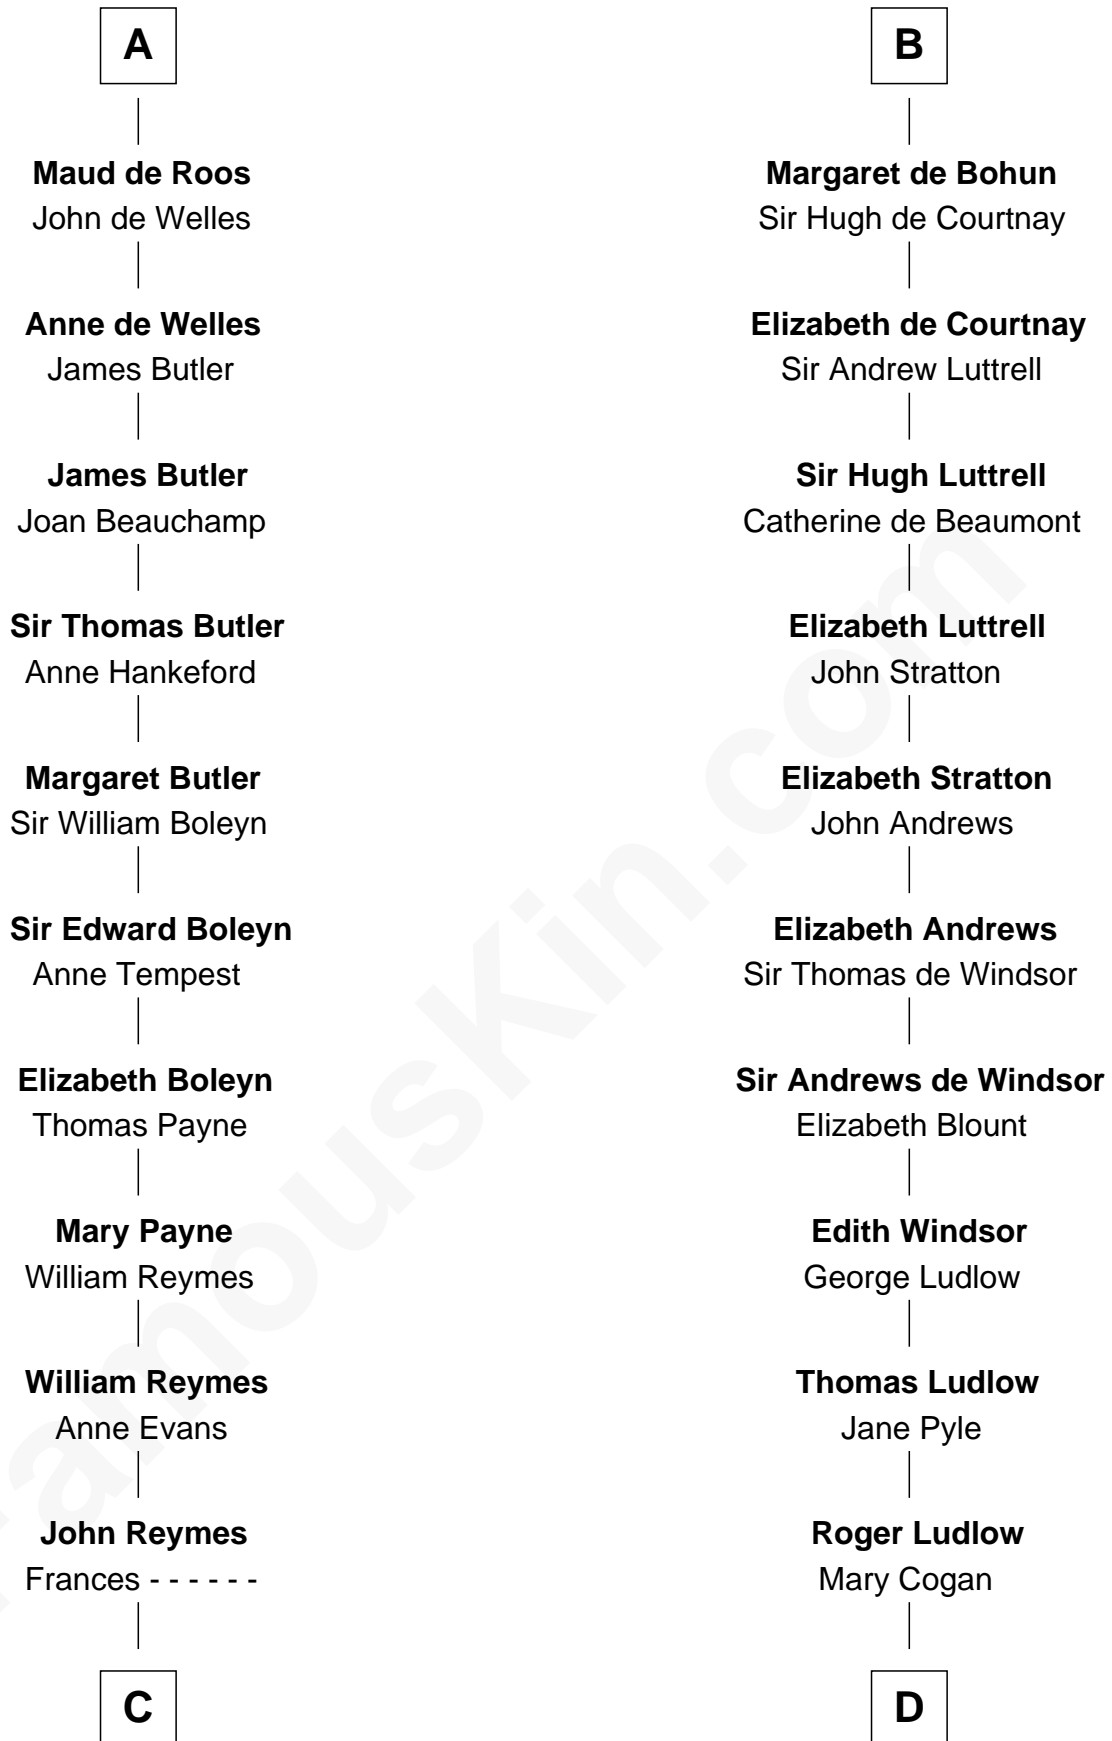

FamousKin.com

Relationship Chart of

William Floyd

Signer of the Declaration of Independence

20th cousin 1 time removed of

Caleb Brewster

Member of the Culper Spy Ring during the American Revolution

C

Abigail Reymes
Rev. Nathaniel Brewster

Probable

Sarah Brewster
Jonathan Smith

Jonathan Smith
Elizabeth Platt

Tabitha Smith
Nicholl Floyd

William Floyd
Signer of Declaration of Independence

D

Sarah Ludlow
Rev. Nathaniel Brewster

Daniel Brewster
Anna Jayne

Benjamin Brewster
Sarah Biggs

Caleb Brewster
Member of the Culper Spy Ring