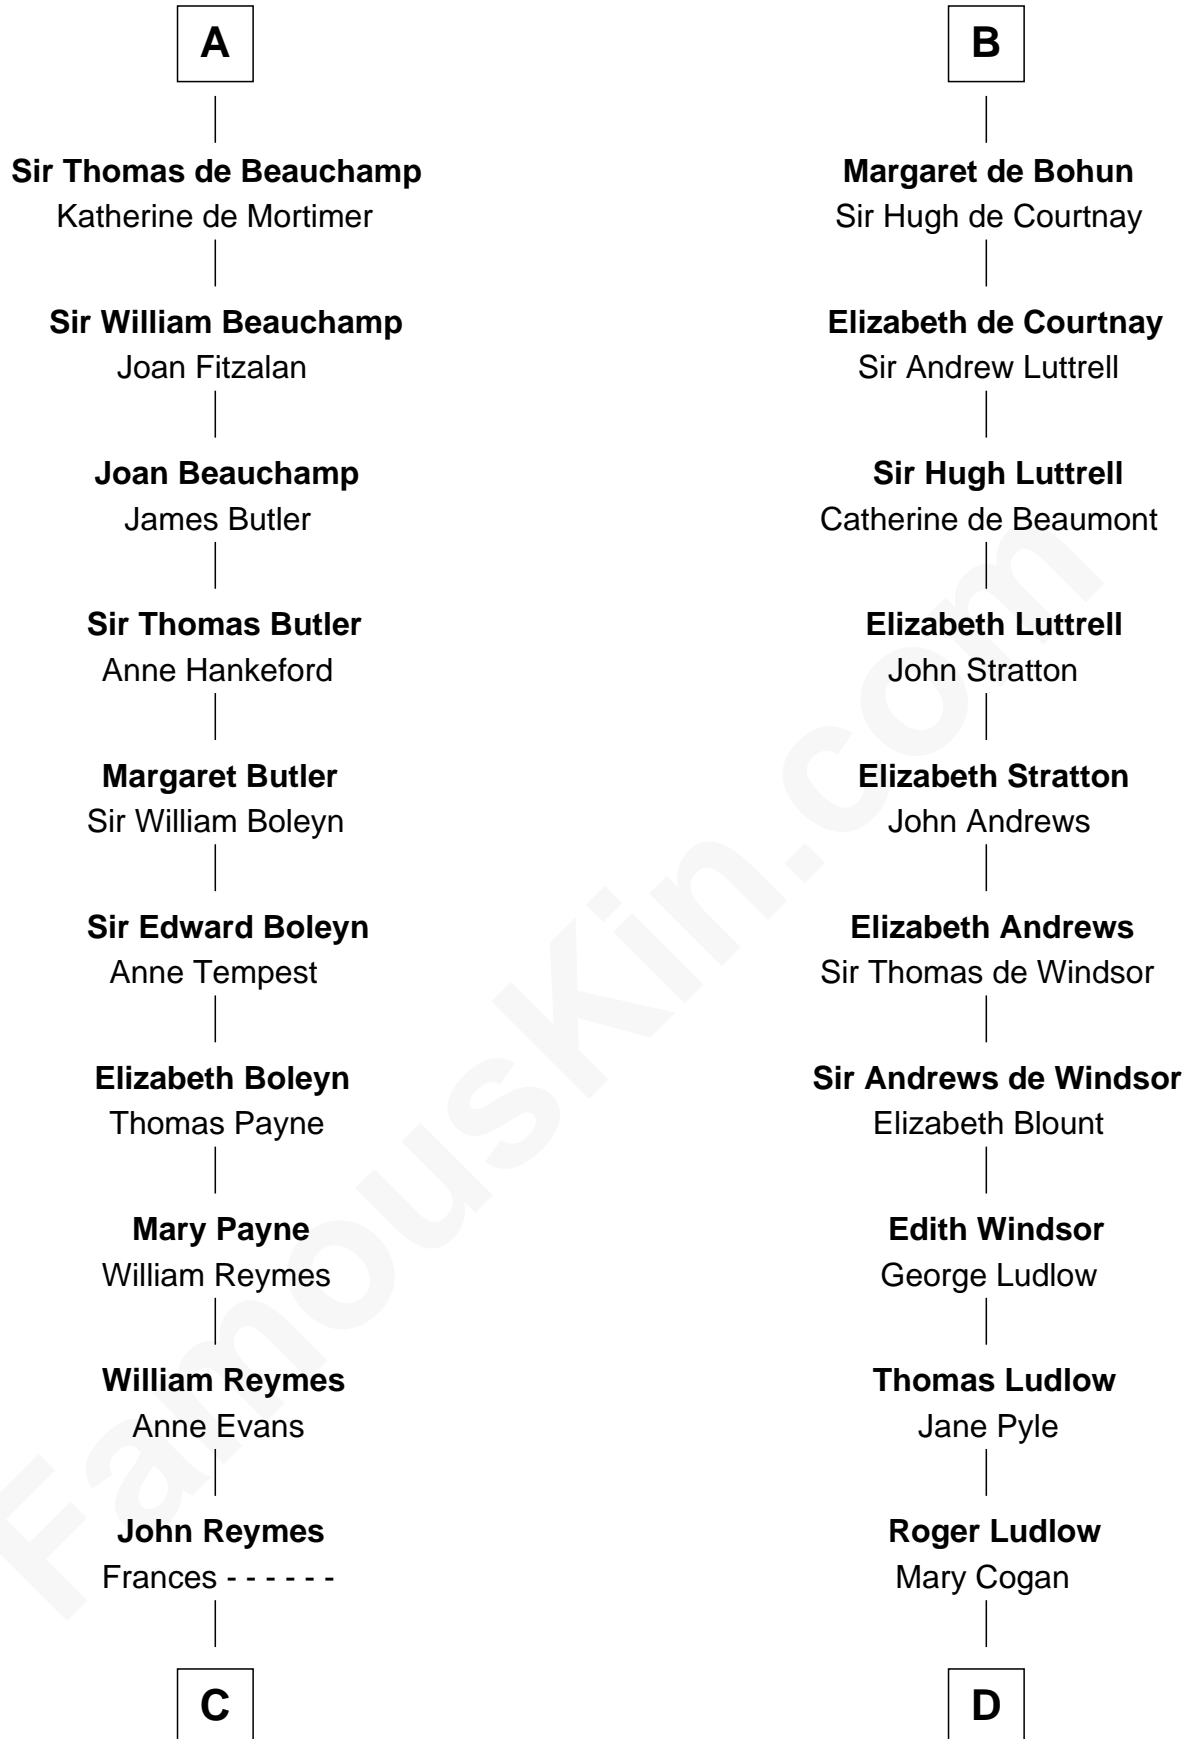

## Relationship Chart of

### William Floyd

Signer of the Declaration of Independence

20th cousin 1 time removed of

### Caleb Brewster

Member of the Culper Spy Ring during the American Revolution

**C**

**Abigail Reymes**  
Rev. Nathaniel Brewster

Probable

**Sarah Brewster**  
Jonathan Smith

**Jonathan Smith**  
Elizabeth Platt