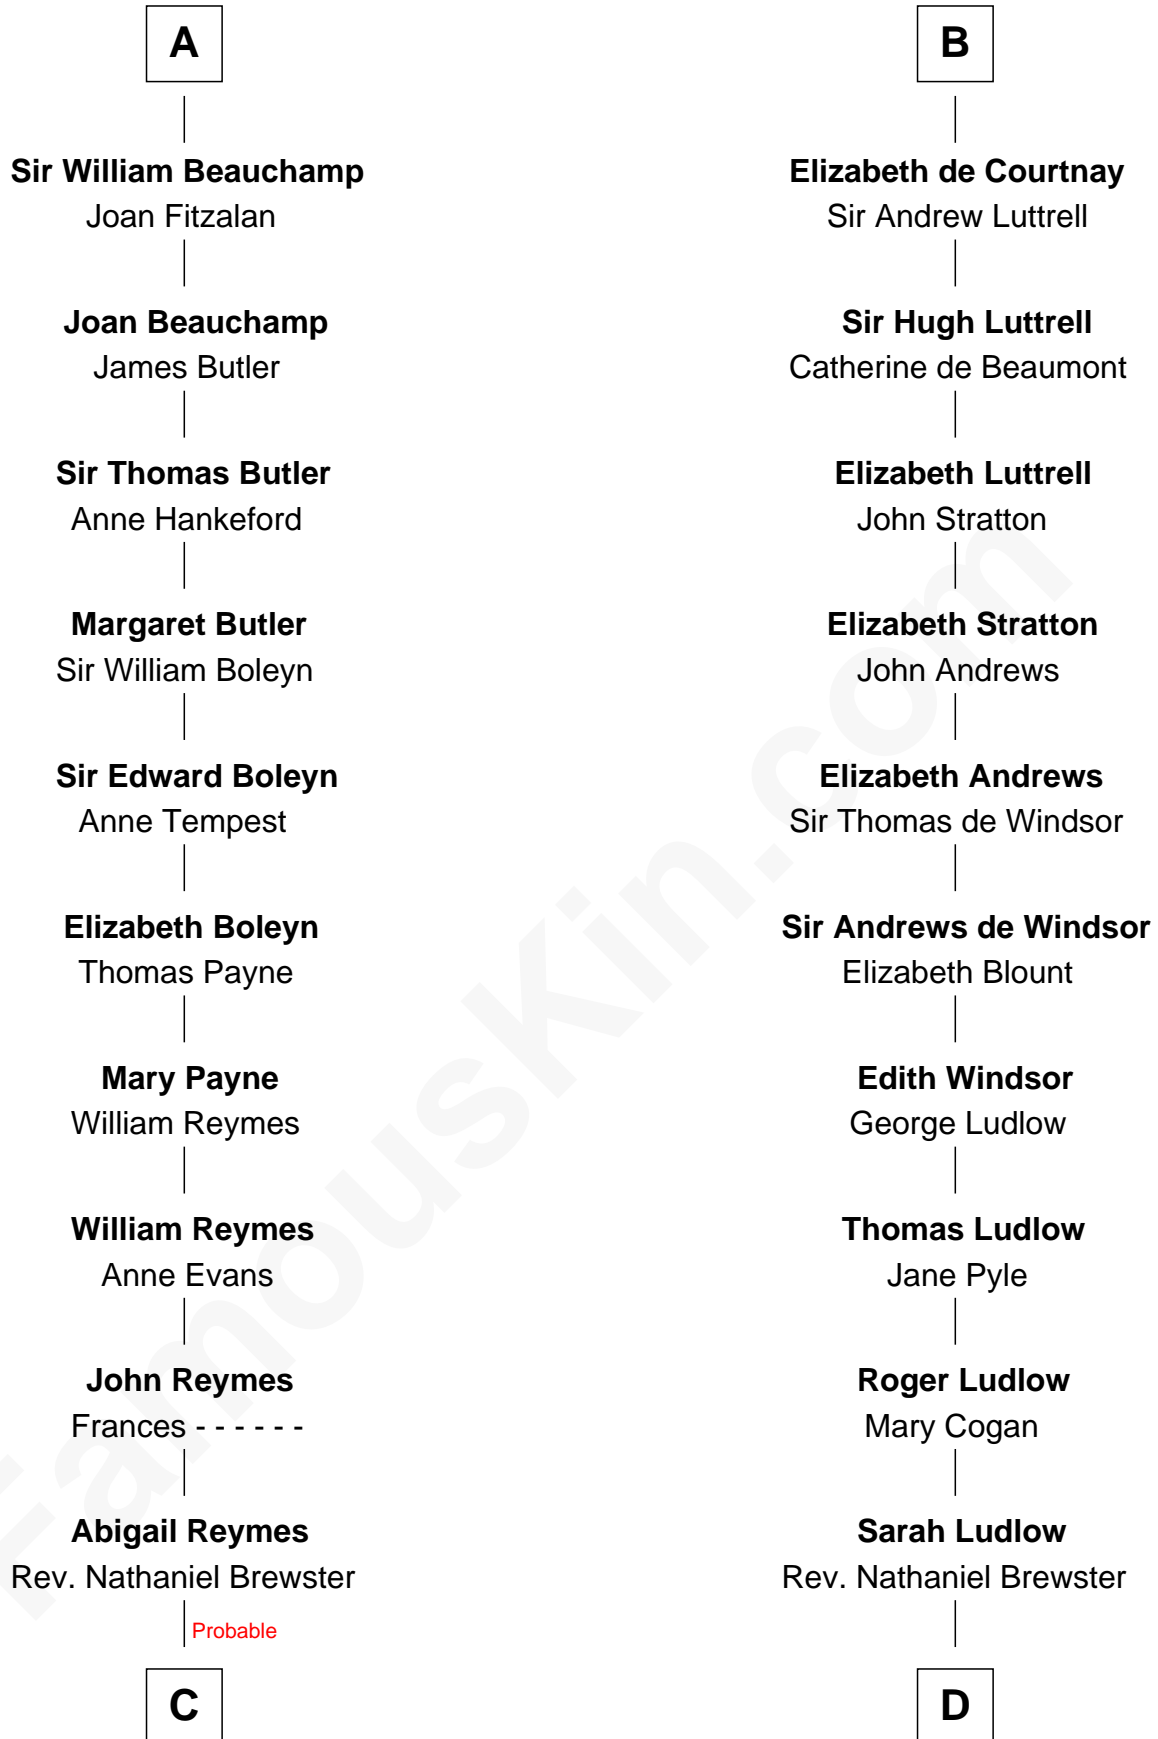

FamousKin.com

Relationship Chart of

William Floyd

Signer of the Declaration of Independence

19th cousin 1 time removed of

Caleb Brewster

Member of the Culper Spy Ring during the American Revolution

C

Sarah Brewster
Jonathan Smith

Jonathan Smith
Elizabeth Platt

Tabitha Smith
Nicholl Floyd

William Floyd
Signer of Declaration of Independence

D

Daniel Brewster
Anna Jayne

Benjamin Brewster
Sarah Biggs

Caleb Brewster
Member of the Culper Spy Ring