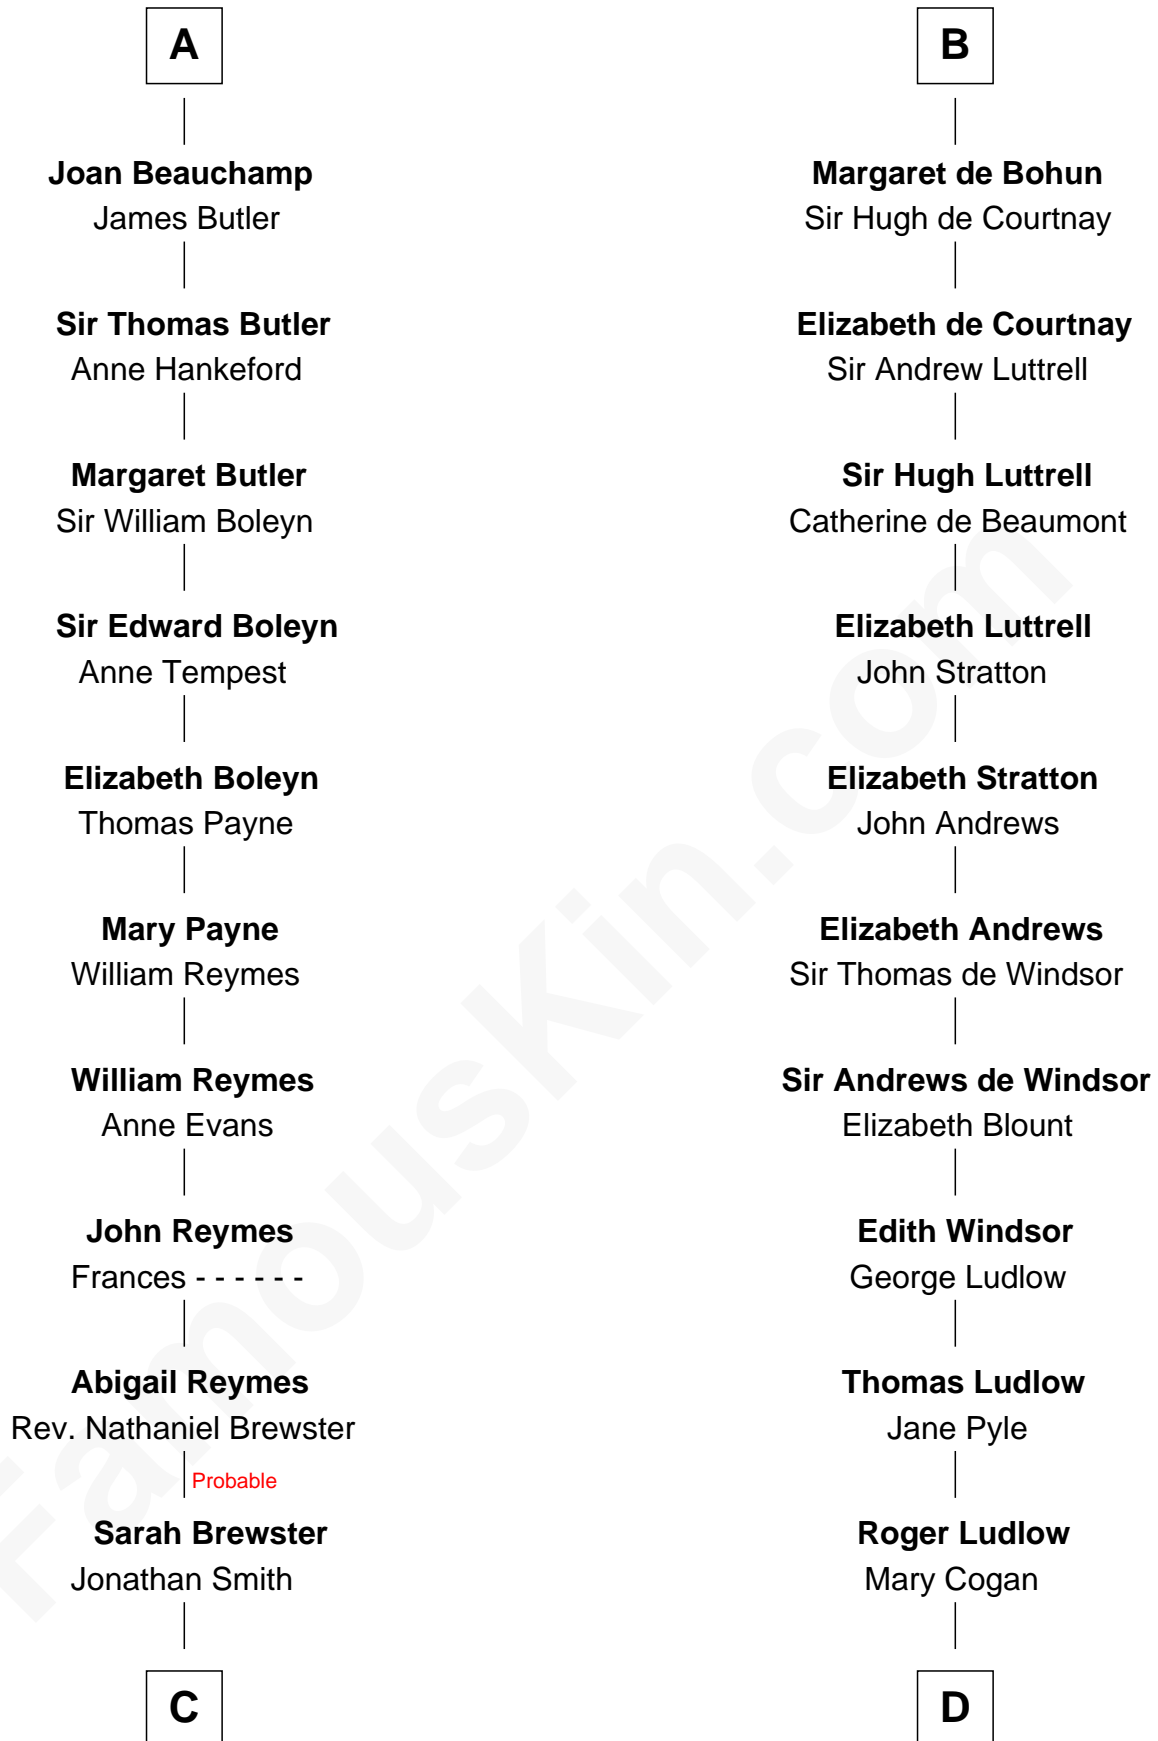

FamousKin.com

Relationship Chart of

William Floyd

Signer of the Declaration of Independence

19th cousin 1 time removed of

Caleb Brewster

Member of the Culper Spy Ring during the American Revolution

Geoffrey de Mandeville

Rohese de Vere

C

Jonathan Smith

Elizabeth Platt

Tabitha Smith

Nicholl Floyd

William Floyd

Signer of Declaration of Independence