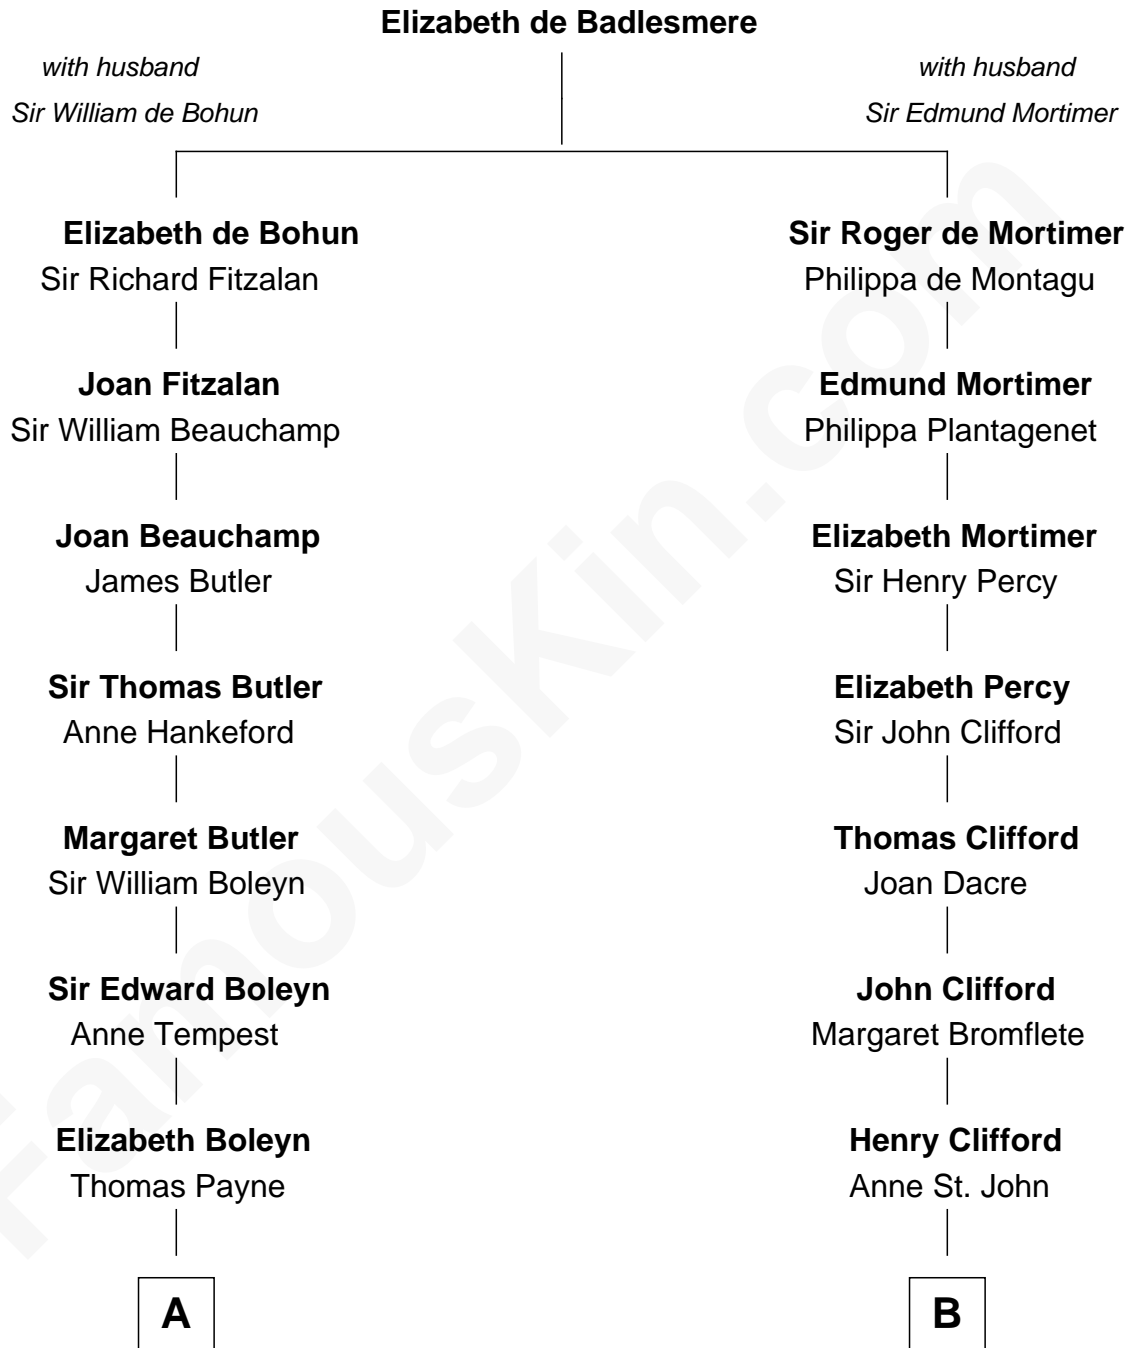

FamousKin.com

Relationship Chart of

William Floyd

Signer of the Declaration of Independence

14th cousin 7 times removed of

Sandra Day O'Connor

First Female U.S. Supreme Court Justice

C

Lettice Carlyle Cobb

Luke Day

Hollis Day

Eliza L. Flanders

Henry Clay Day

Alice Edith Hilton

Henry R. Day

Ada Mae Wilkey