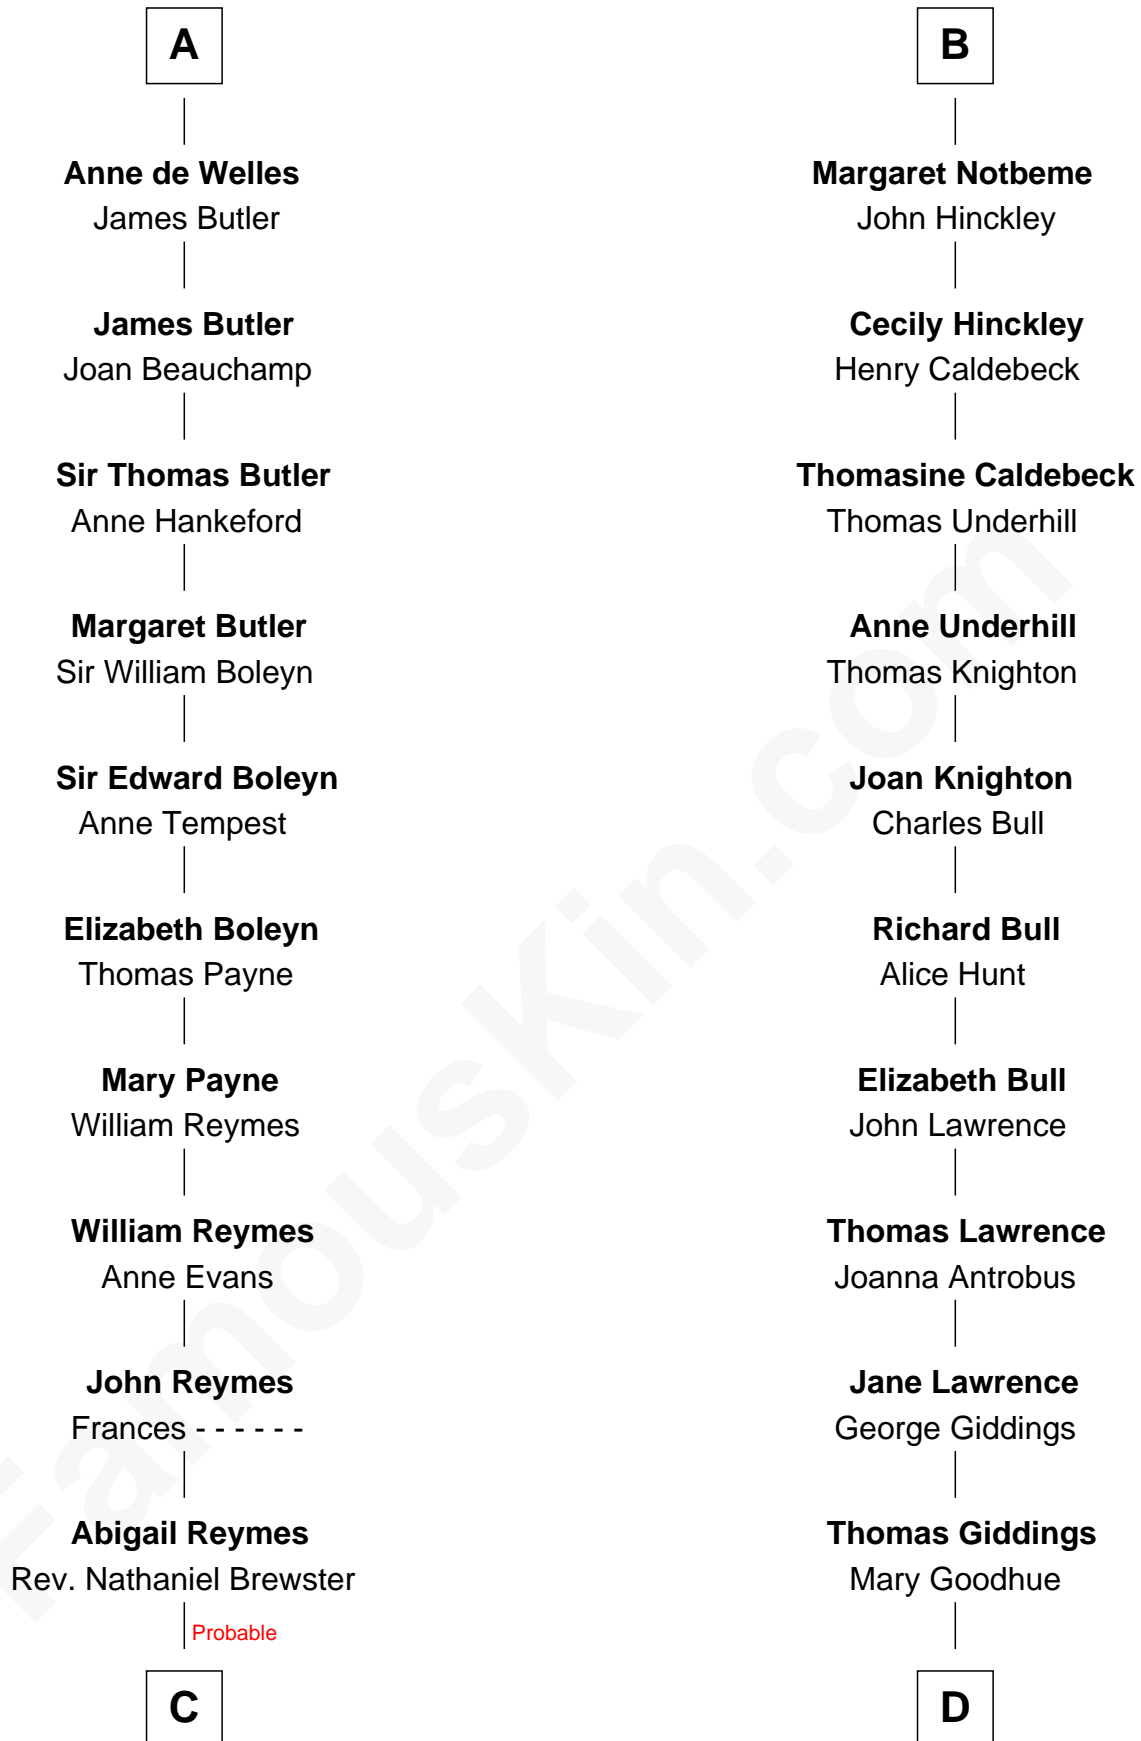

FamousKin.com

Relationship Chart of

William Floyd

Signer of the Declaration of Independence

20th cousin 1 time removed of

Nathaniel Hawthorne
Author of The Scarlet Letter

Robert Fitzrichard
Maud de St. Liz

C

Sarah Brewster

Jonathan Smith

Jonathan Smith

Elizabeth Platt

Tabitha Smith

Nicholl Floyd

William Floyd

Signer of Declaration of Independence

Nathaniel Hawthorne

Nathaniel Hawthorne

Author of The Scarlet Letter