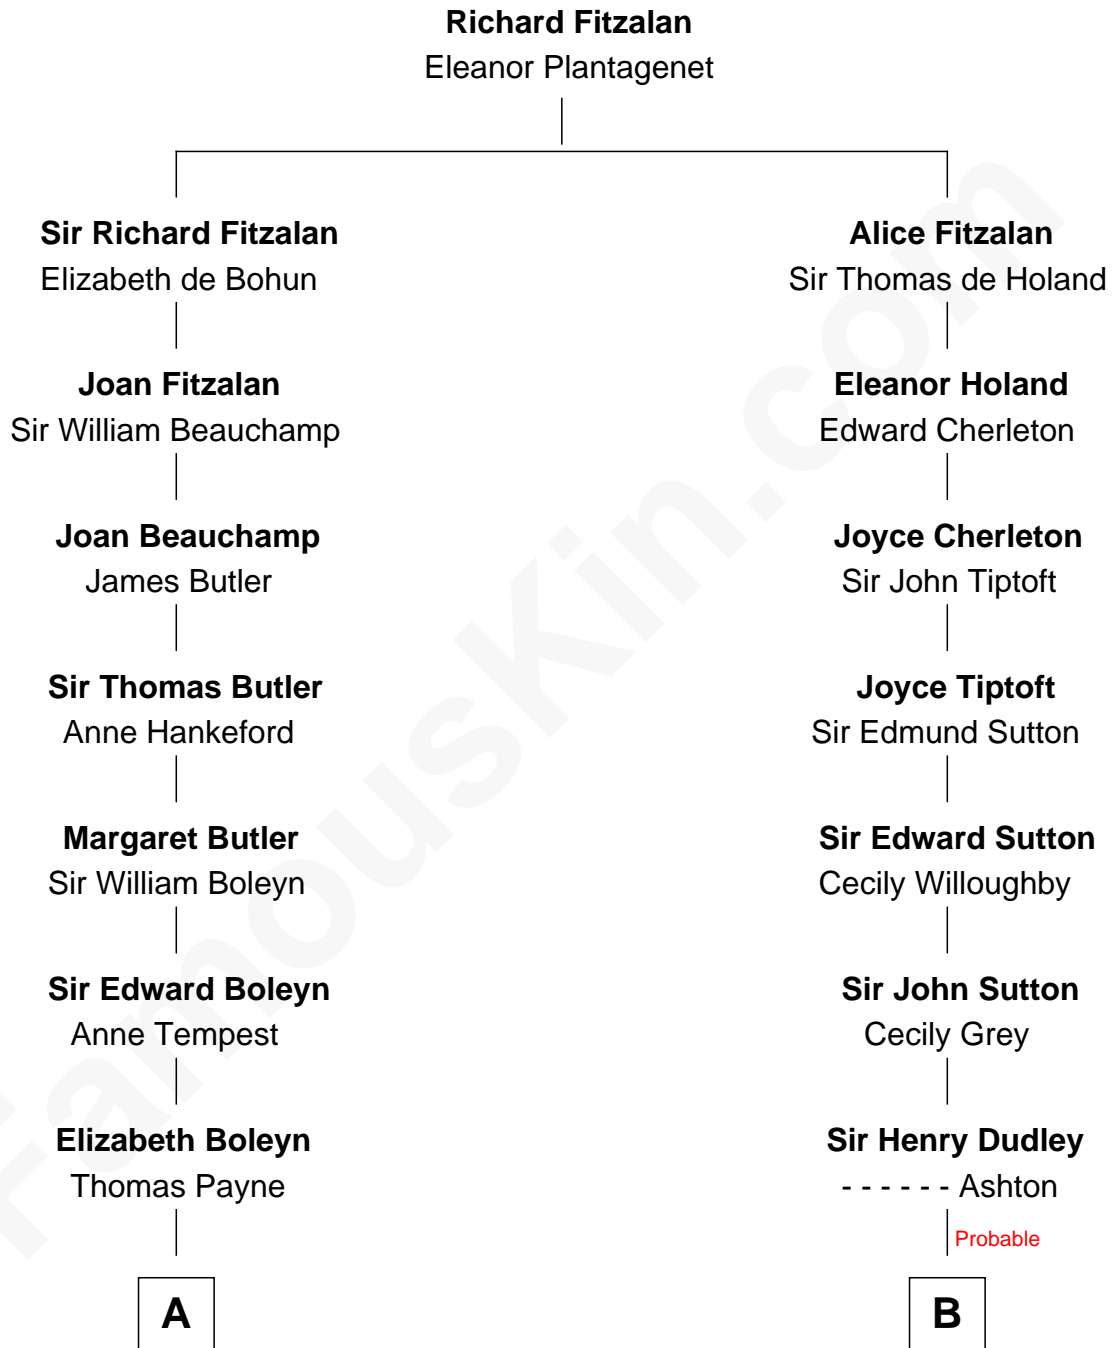

FamousKin.com

Relationship Chart of

William Floyd

Signer of the Declaration of Independence

14th cousin 2 times removed of

Colonel Robert Gould Shaw

U.S. Civil War leader of film "Glory" fame

A

Rev. Daniel Rogers
Elizabeth Ruggles

Sarah Rogers
Samuel Parkman

Elizabeth Willard Parkman
Robert Gould Shaw

Francis George Shaw
Sarah Blake Sturgis

Colonel Robert Gould Shaw
Main character in film "Glory"