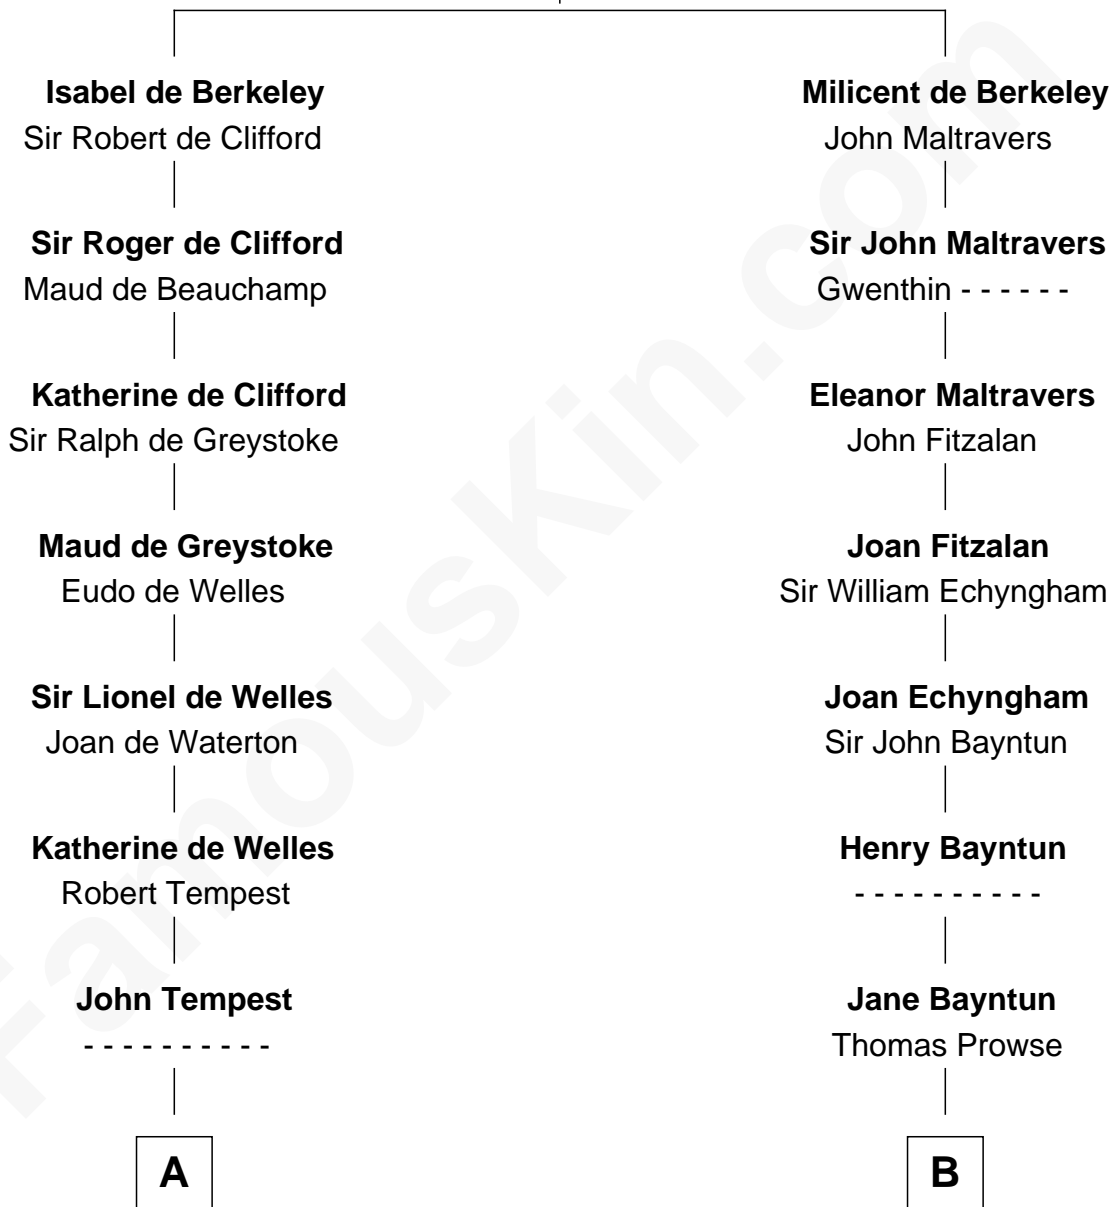

FamousKin.com

Relationship Chart of

William Floyd

Signer of the Declaration of Independence

16th cousin 4 times removed of

Barbara (Pierce) Bush

First Lady of President George H.W. Bush

Sir Maurice de Berkeley

Eve la Zouche

C

Jonas James Pierce

Kate Pritzel

Scott Pierce

Mabel Marvin

Marvin Pierce

Pauline Robinson

Barbara (Pierce) Bush

First Lady of George H.W. Bush

FamousKin.com