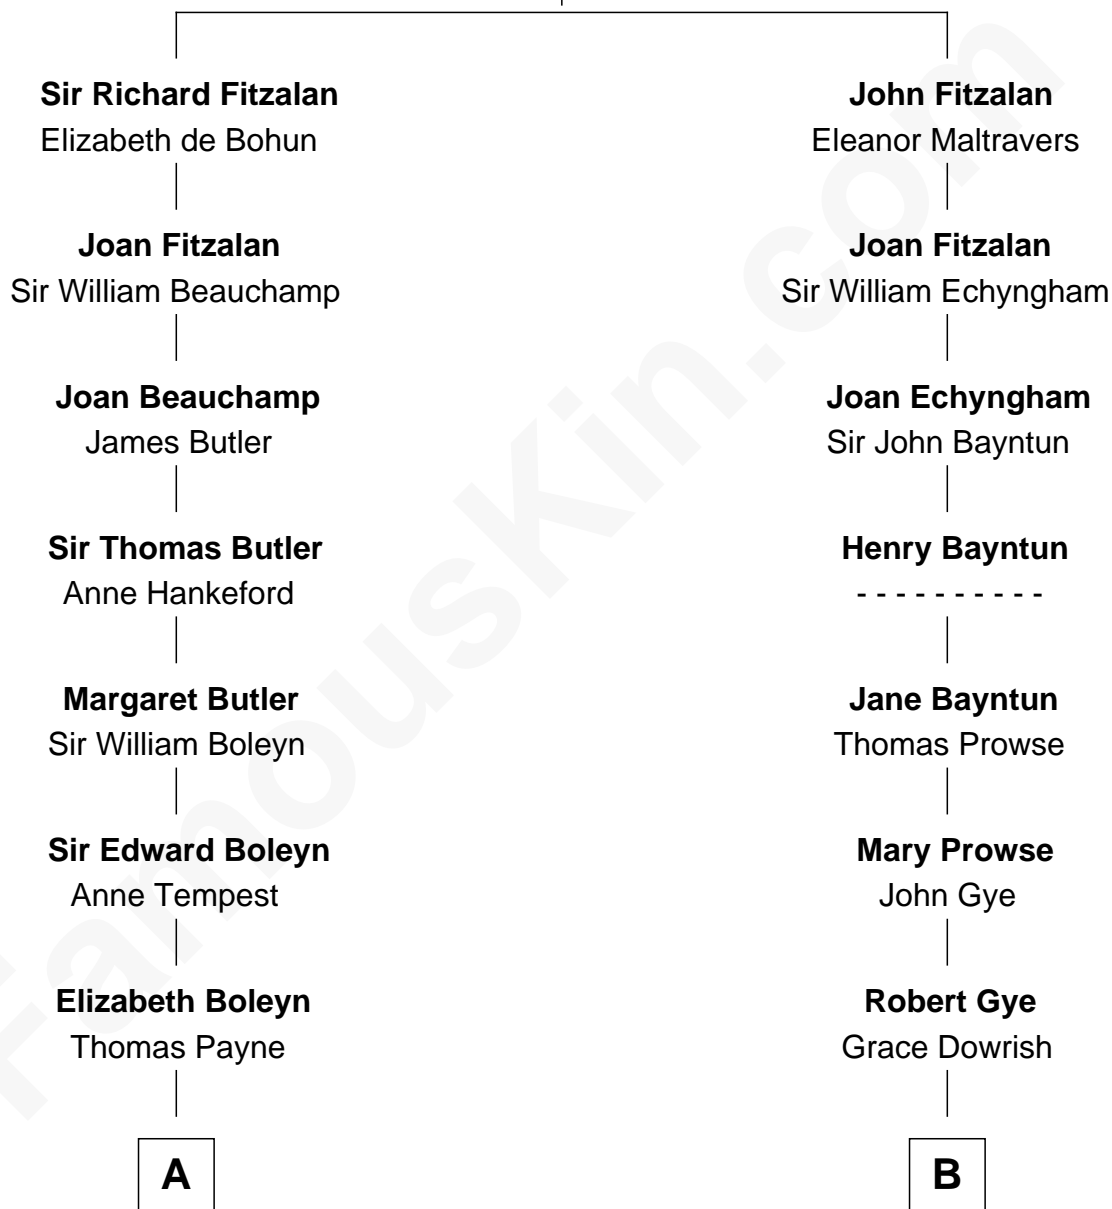

FamousKin.com

Relationship Chart of

William Floyd

Signer of the Declaration of Independence

14th cousin 5 times removed of

George W. Bush

43rd U.S. President

Richard Fitzalan
Eleanor Plantagenet

C

Marvin Pierce
Pauline Robinson

Barbara Pierce
George Herbert Walker Bush

George W. Bush
43rd U.S. President

FamousKin.com