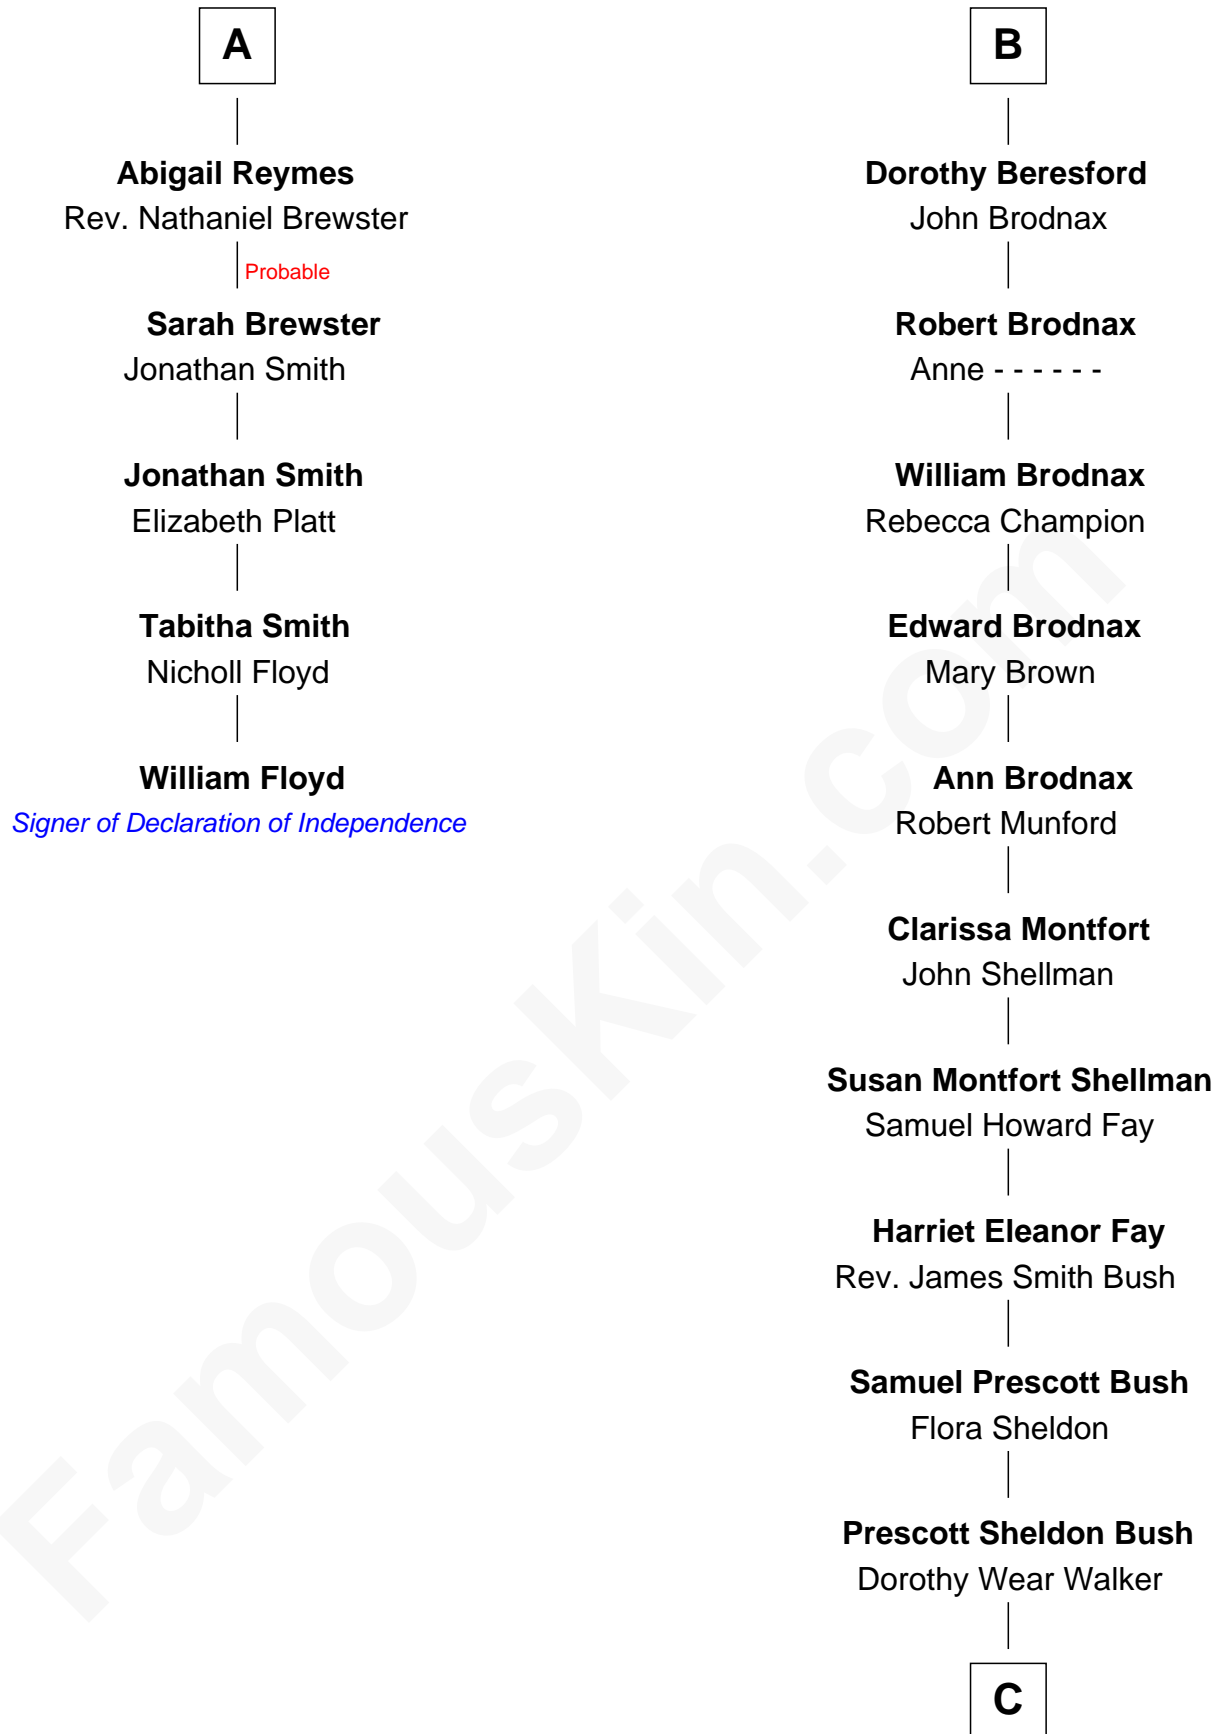

FamousKin.com

Relationship Chart of

William Floyd

Signer of the Declaration of Independence

11th cousin 7 times removed of

George W. Bush
43rd U.S. President

Sir Lionel de Welles
Joan de Waterton

C

George Herbert Walker Bush

Barbara Pierce

George W. Bush

43rd U.S. President

FamousKin.com