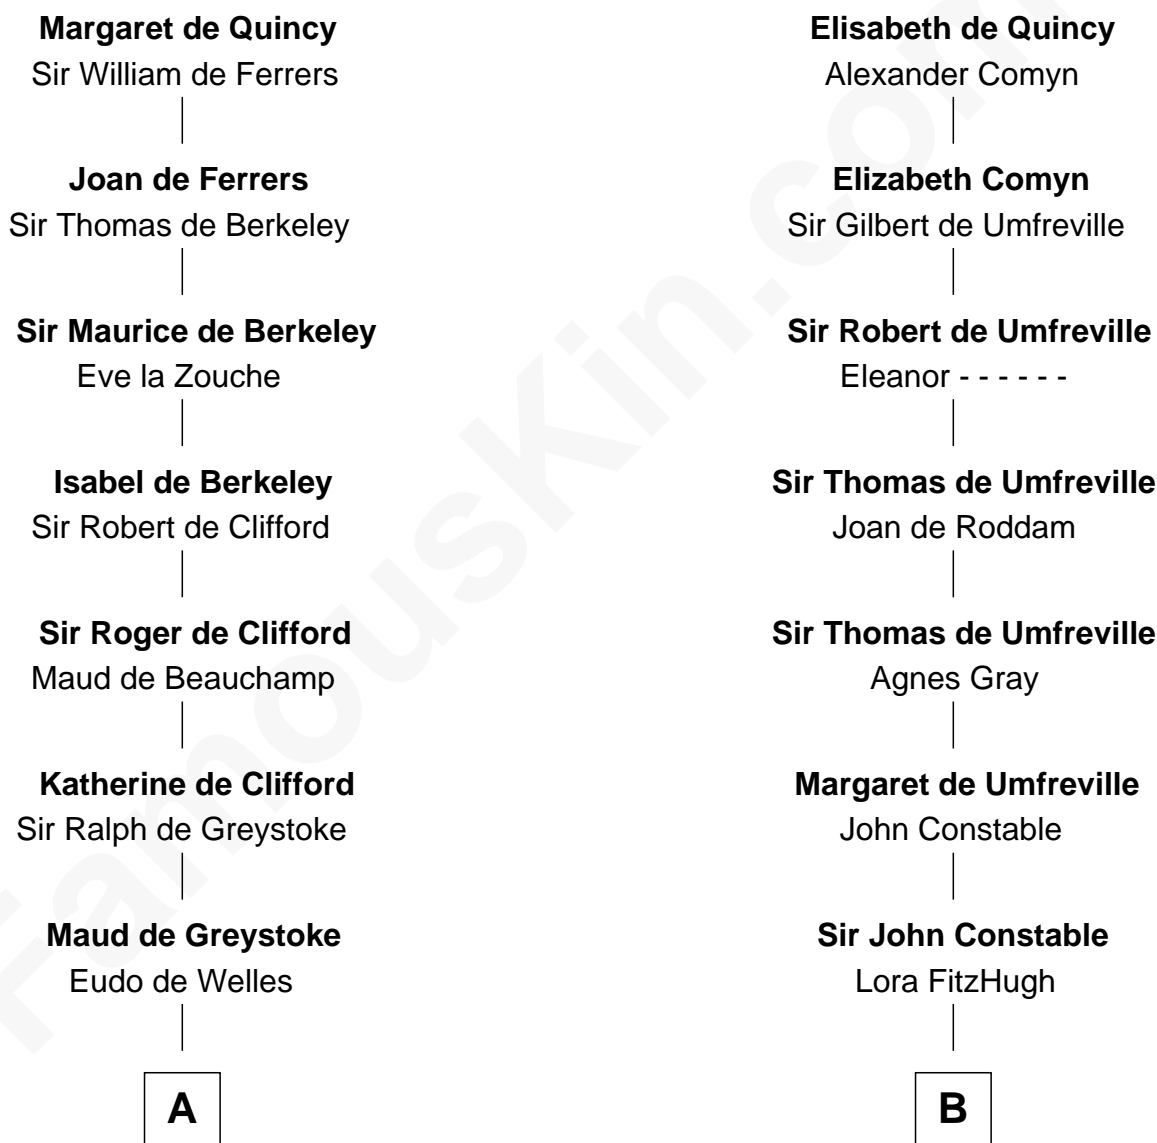

FamousKin.com

Relationship Chart of

William Floyd

Signer of the Declaration of Independence

19th cousin 2 times removed of

Judy Garland

Singer and Movie Actress

Sir Roger de Quincy
Helen of Galloway

C

Jonathan Smith

Elizabeth Platt

Tabitha Smith

Nicholl Floyd

William Floyd

Signer of Declaration of Independence

D