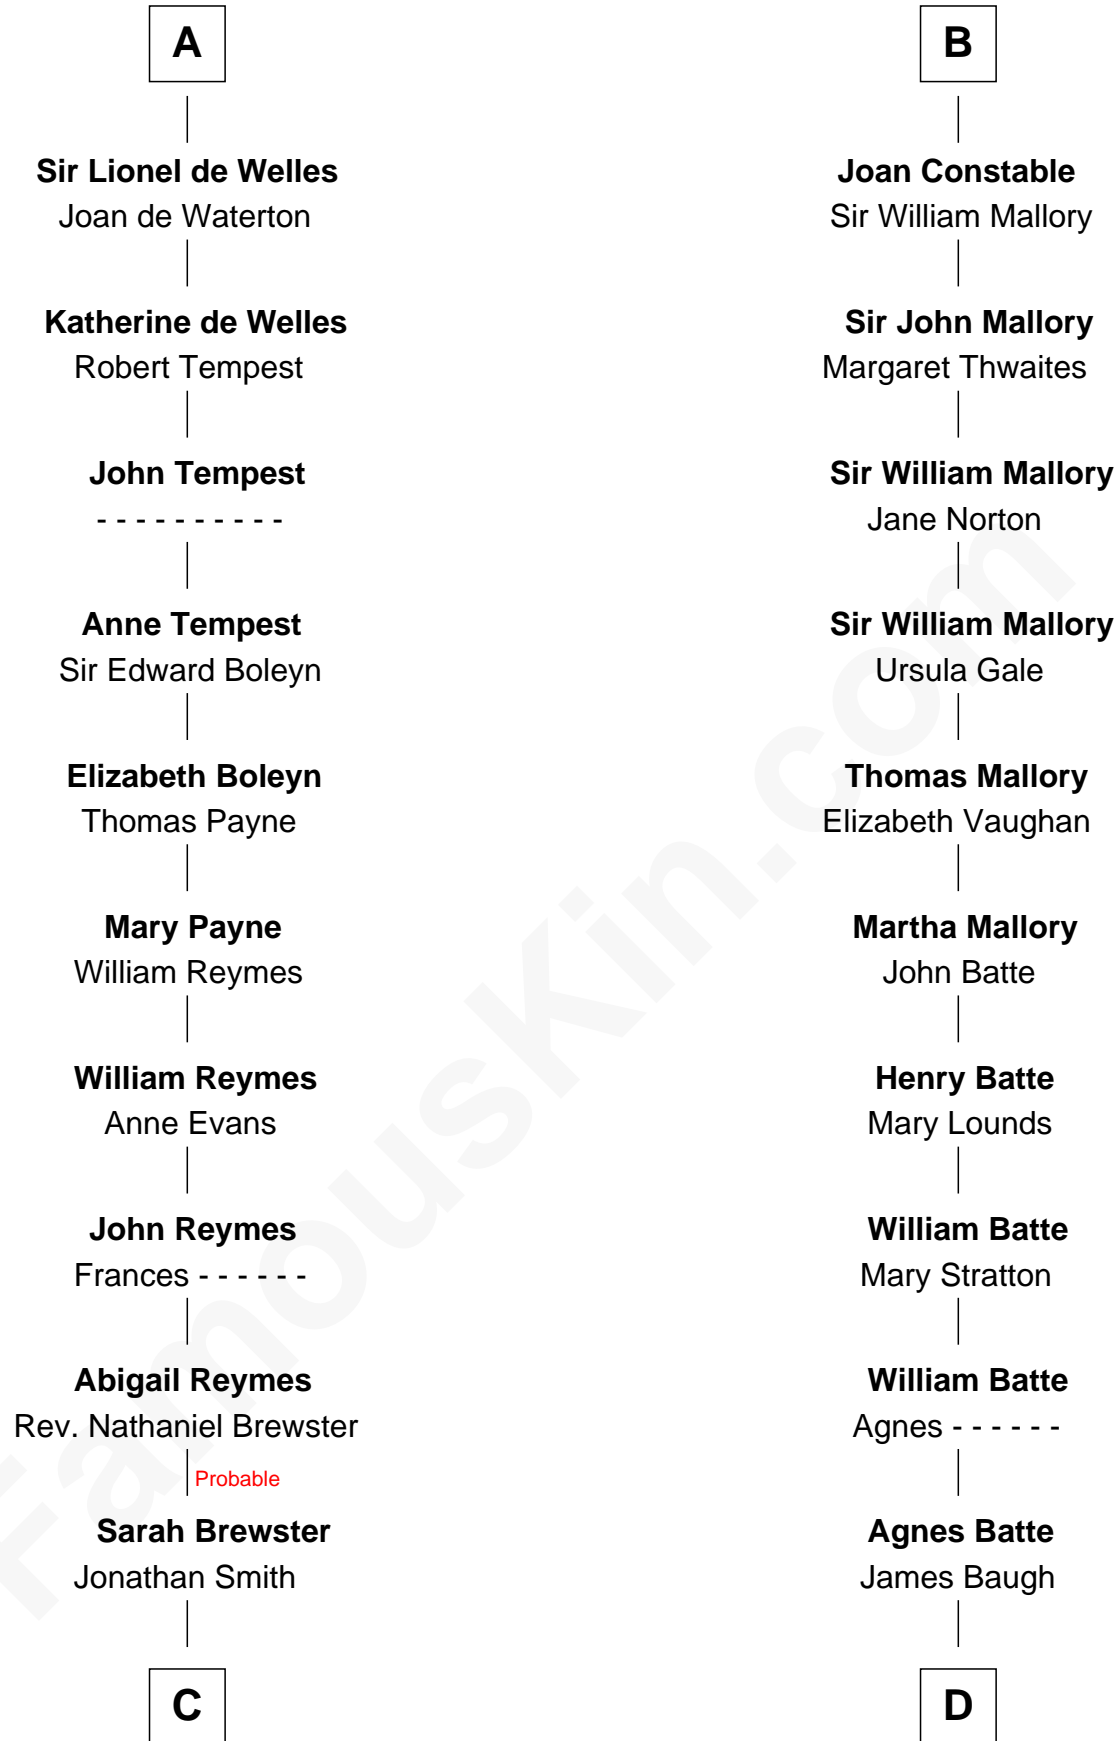

FamousKin.com

Relationship Chart of

William Floyd

Signer of the Declaration of Independence

19th cousin 2 times removed of

Judy Garland

Singer and Movie Actress

Sir Roger de Quincy
Helen of Galloway

C

Jonathan Smith

Elizabeth Platt

Tabitha Smith

Nicholl Floyd

William Floyd

Signer of Declaration of Independence

D