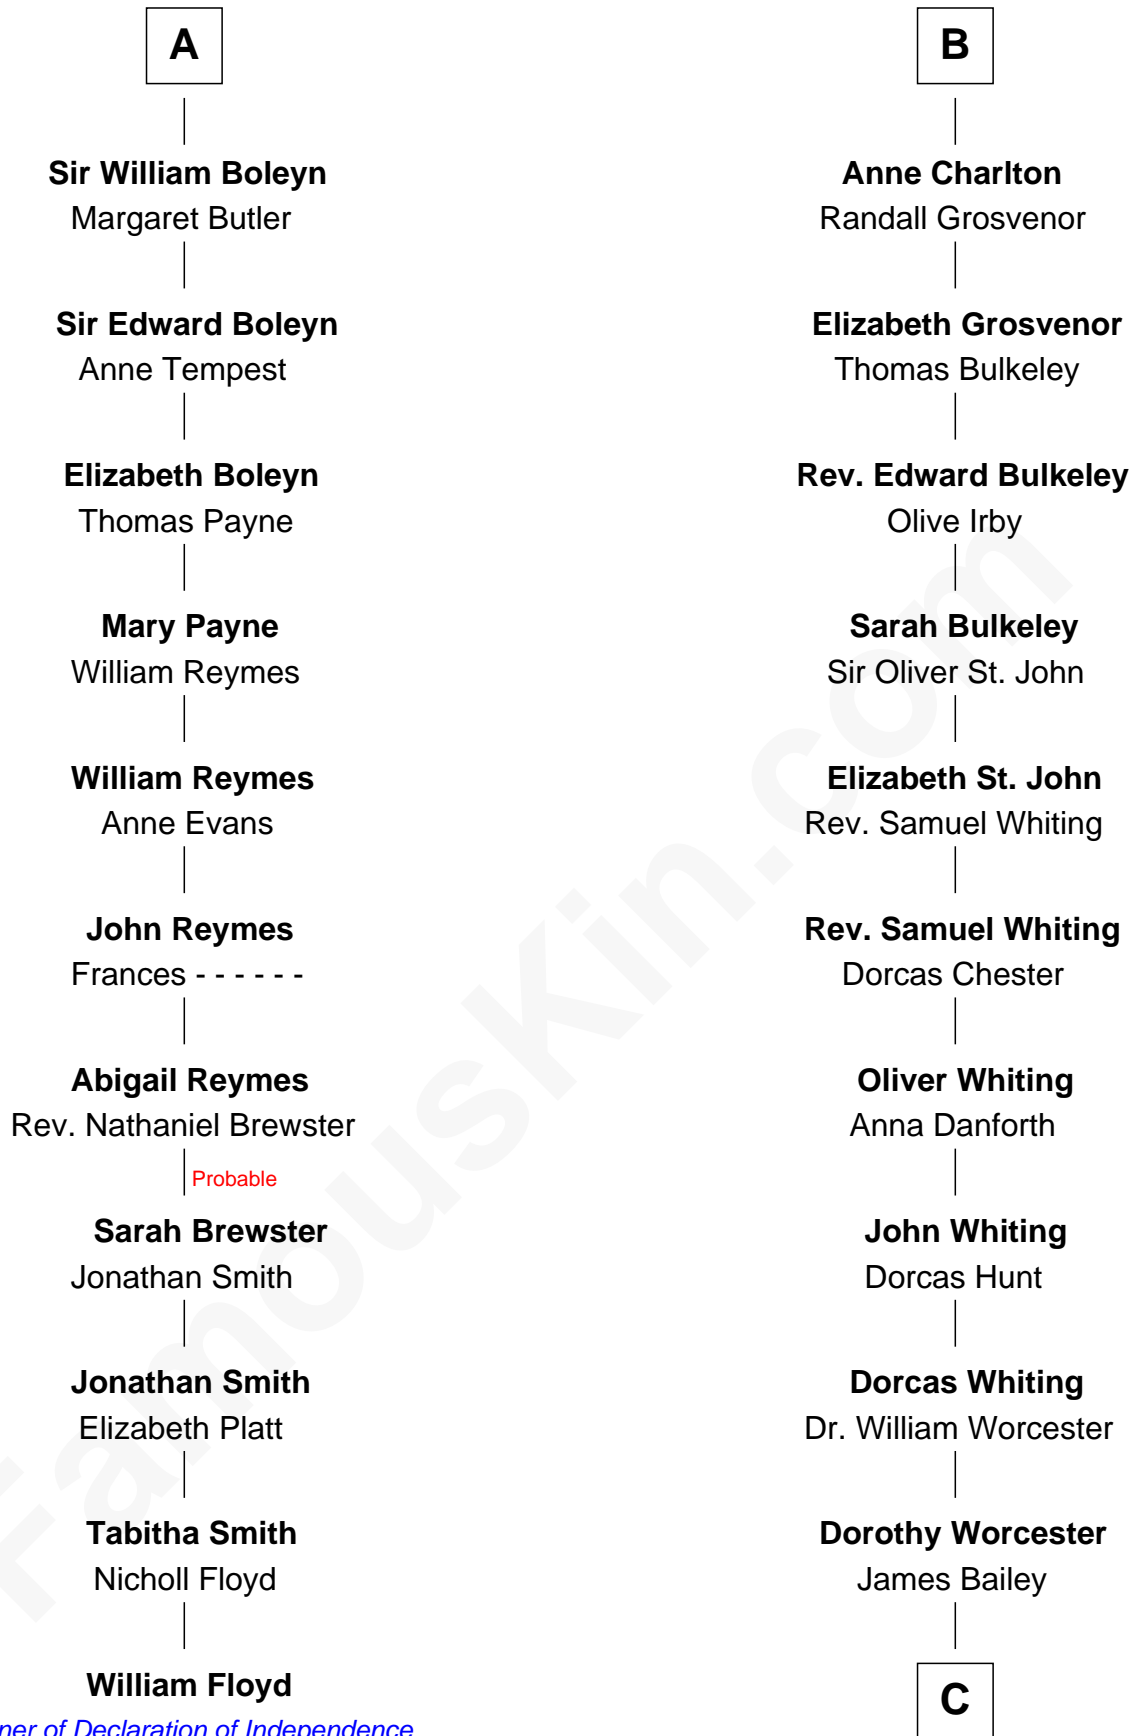

## Relationship Chart of

### William Floyd

*Signer of the Declaration of Independence*

17th cousin 4 times removed of

**Bette Davis**

*Movie Actress*

**Sir Roger de Somery**

Nichole d'Aubenev

*Signer of Declaration of Independence*

**C**

**Benjamin W. Bailey**

Latta Hopkins

**Harriet Jane Bailey**

Charles Otis Thompson

**Harriet Eugenia Thompson**

William Aaron Favor

**Ruth Augusta Favor**